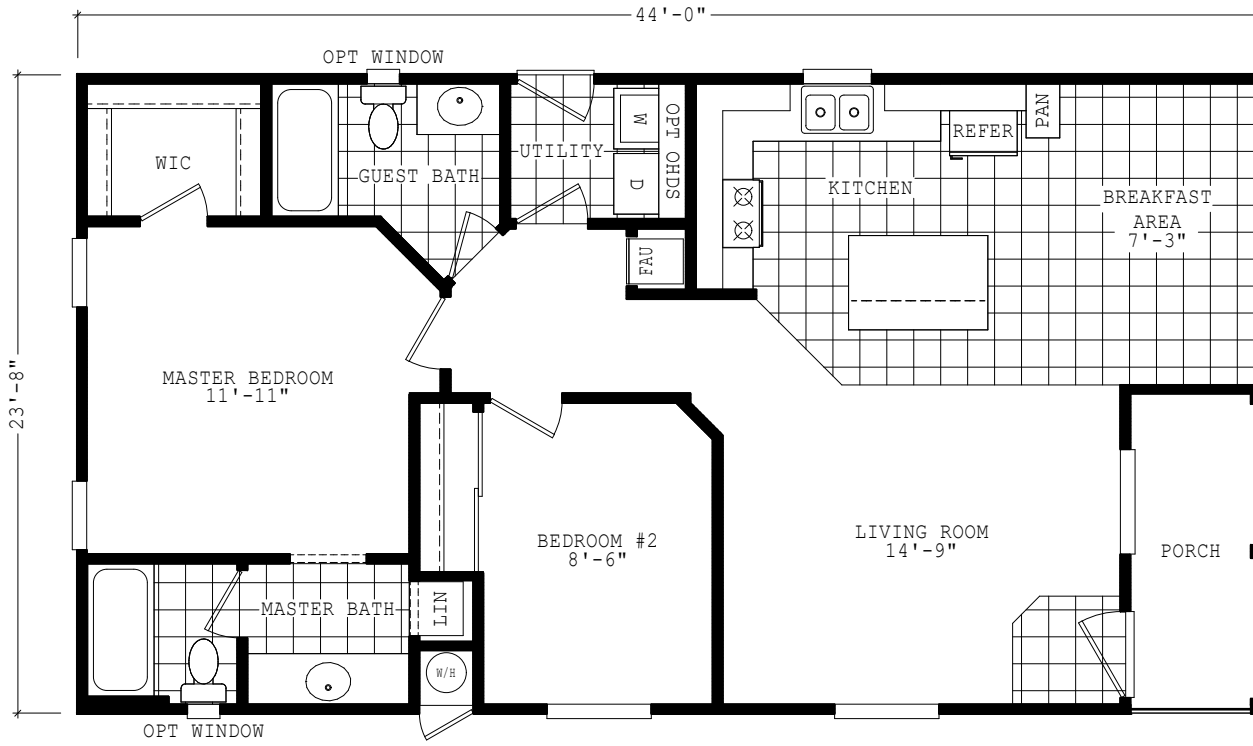

Hazel Creek

Liberty Series

1,041 SQ. FT. (Approximate) 2 Bedrooms, 2 Baths

Last Updated: 10-24-23

DOOR SIDE ELEVATION

OFFDOOR SIDE ELEVATION

FRONT ELEVATION

REAR ELEVATION