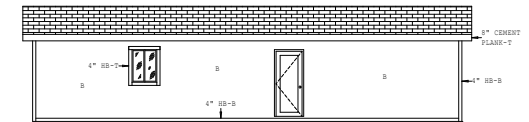

Hazel Creek

Liberty Series

1,041 SQ. FT. (Approximate) 2 Bedrooms, 2 Baths

Last Updated: 10-24-23

DOOR SIDE ELEVATION

OFFDOOR SIDE ELEVATION

FRONT ELEVATION

REAR ELEVATION