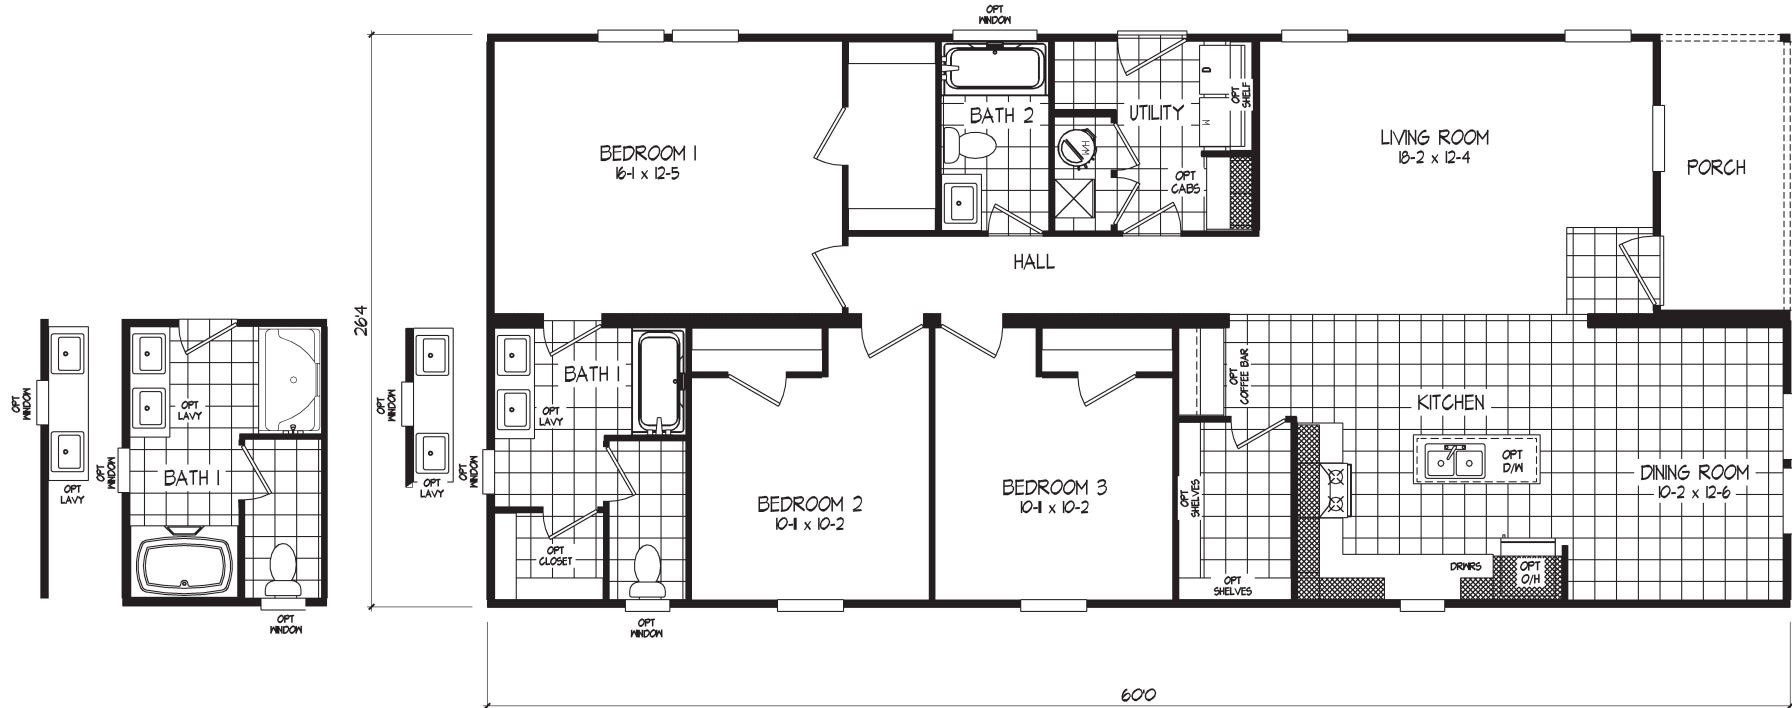

Healdton

Copper Ridge Series

1,422 SQ. FT. (Approximate) 3 Bedroom, 2 Bath

Last Updated: 5-13-26

FACTORY SELECT HOMES
8610 E. Main Street
Mesa, AZ 85207

FactorySelectMobileHomes.com | 1-800-670-1464

IMPORTANT: Alta Cima Corp reserves the right to modify, cancel or substitute products or features of this event at any time without prior notice or obligation. Pictures and other promotional materials are representative and may depict or contain floor plans, square footages, elevations, options, upgrades, extra design features, decorations, floor coverings, specialty light fixtures, custom paint and wall coverings, window treatments, landscaping, sound and alarm systems, furnishings, appliances, and other designer/decorator features and amenities that are not included as part of the home and/or may not be available at all locations. Home, pricing and community information is subject to change, and homes to prior sale, at any time without notice or obligation. ©2020 Alta Cima Corp. All rights reserved.