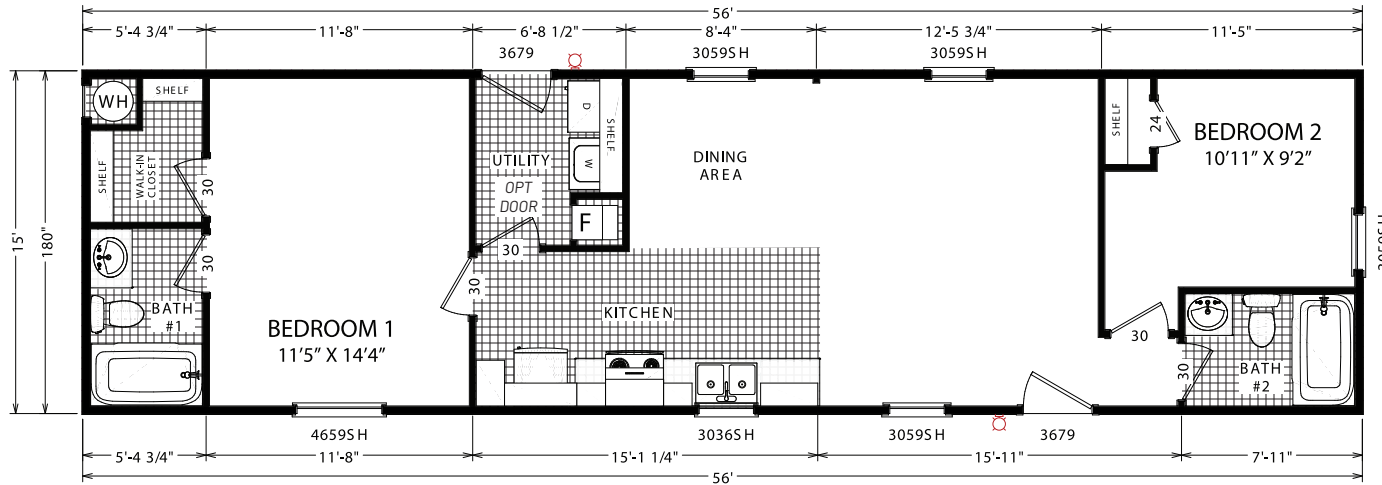

# Hilly

Canyon Lake Series

840 SQ. FT. (Approximate) 2 Bedrooms, 2 Baths

Last Updated: 9-23-24

OPTIONAL KITCHEN,  
UTILITY AND DINING ROOM

**FACTORY SELECT HOMES**  
8610 E. Main Street  
Mesa, AZ 85207

**FactorySelectMobileHomes.com | 1-800-670-1464**