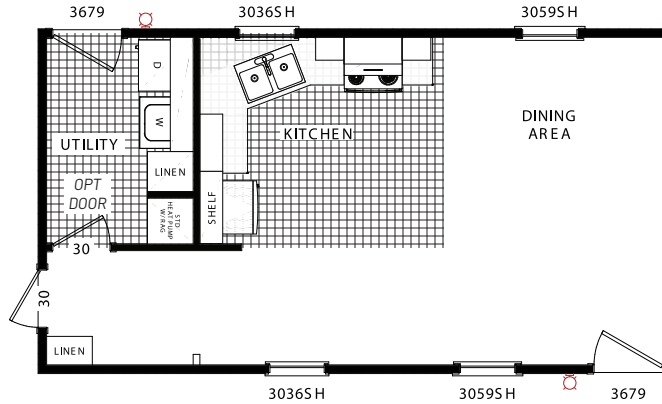

# Hilly

Canyon Lake Series

840 SQ. FT. (Approximate) 2 Bedrooms, 2 Baths

Last Updated: 9-23-24

OPTIONAL KITCHEN,  
UTILITY AND DINING ROOM

**FACTORY SELECT HOMES**  
8610 E. Main Street  
Mesa, AZ 85207

**FactorySelectMobileHomes.com | 1-800-670-1464**