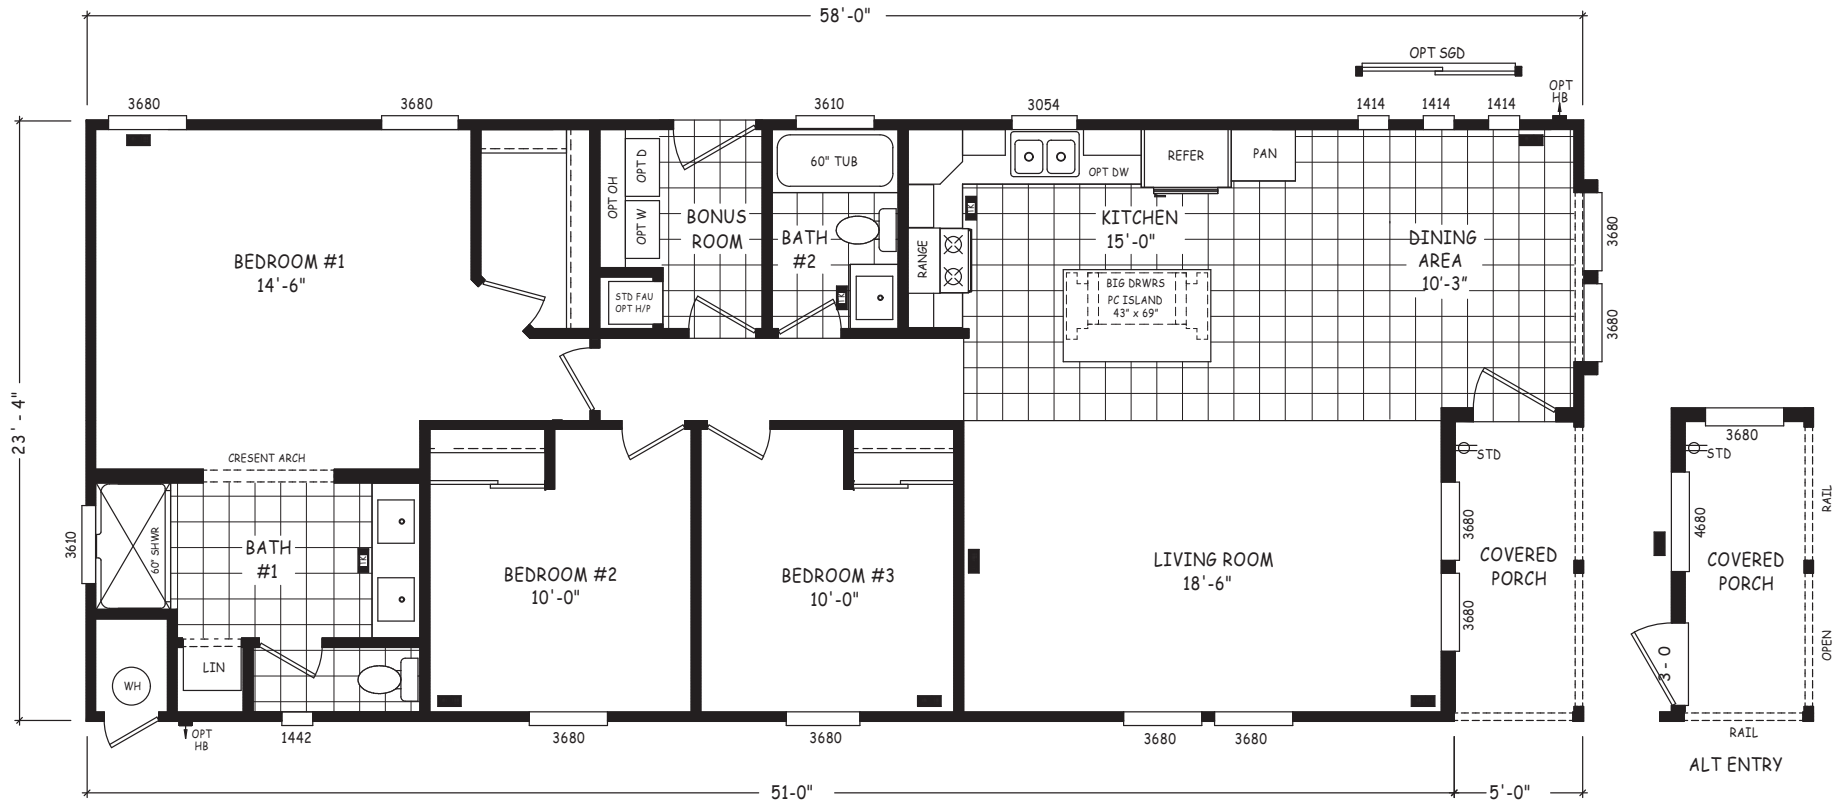

Hixon

Pinnacle Series

1,353 SQ. FT. (Approximate) 3 Bedroom, 2 Bath

Last Updated: 8-22-22

FACTORY SELECT HOMES
 8610 E. Main Street
 Mesa, AZ 85207

FactorySelectMobileHomes.com | 1-800-670-1464

IMPORTANT: Alta Cima Corp reserves the right to modify, cancel or substitute products or features of this event at any time without prior notice or obligation. Pictures and other promotional materials are representative and may depict or contain floor plans, square footages, elevations, options, upgrades, extra design features, decorations, floor coverings, specialty light fixtures, custom paint and wall coverings, window treatments, landscaping, sound and alarm systems, furnishings, appliances, and other designer/decorator features and amenities that are not included as part of the home and/or may not be available at all locations. Home, pricing and community information is subject to change, and homes to prior sale, at any time without notice or obligation. ©2020 Alta Cima Corp. All rights reserved.