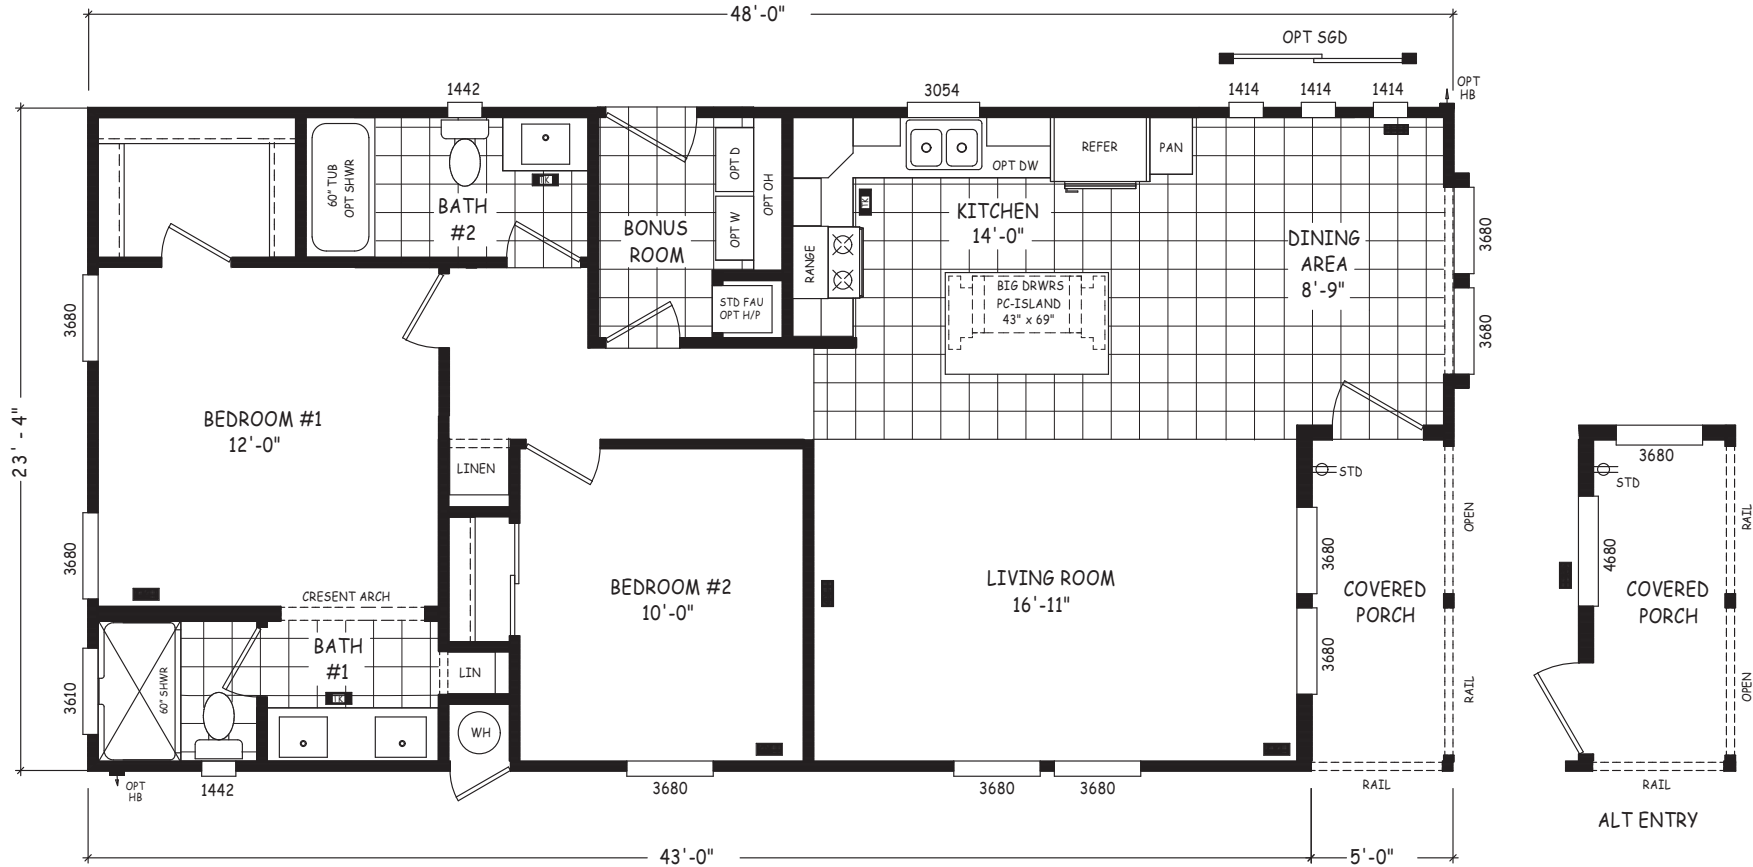

Holis

Pinnacle Series

1,120 SQ. FT. (Approximate) 2 Bedroom, 2 Bath

Last Updated: 8-22-22

FACTORY SELECT HOMES
8610 E. Main Street
Mesa, AZ 85207

FactorySelectMobileHomes.com | 1-800-670-1464

IMPORTANT: Alta Cima Corp reserves the right to modify, cancel or substitute products or features of this event at any time without prior notice or obligation. Pictures and other promotional materials are representative and may depict or contain floor plans, square footages, elevations, options, upgrades, extra design features, decorations, floor coverings, specialty light fixtures, custom paint and wall coverings, window treatments, landscaping, sound and alarm systems, furnishings, appliances, and other designer/decorator features and amenities that are not included as part of the home and/or may not be available at all locations. Home, pricing and community information is subject to change, and homes to prior sale, at any time without notice or obligation. ©2020 Alta Cima Corp. All rights reserved.