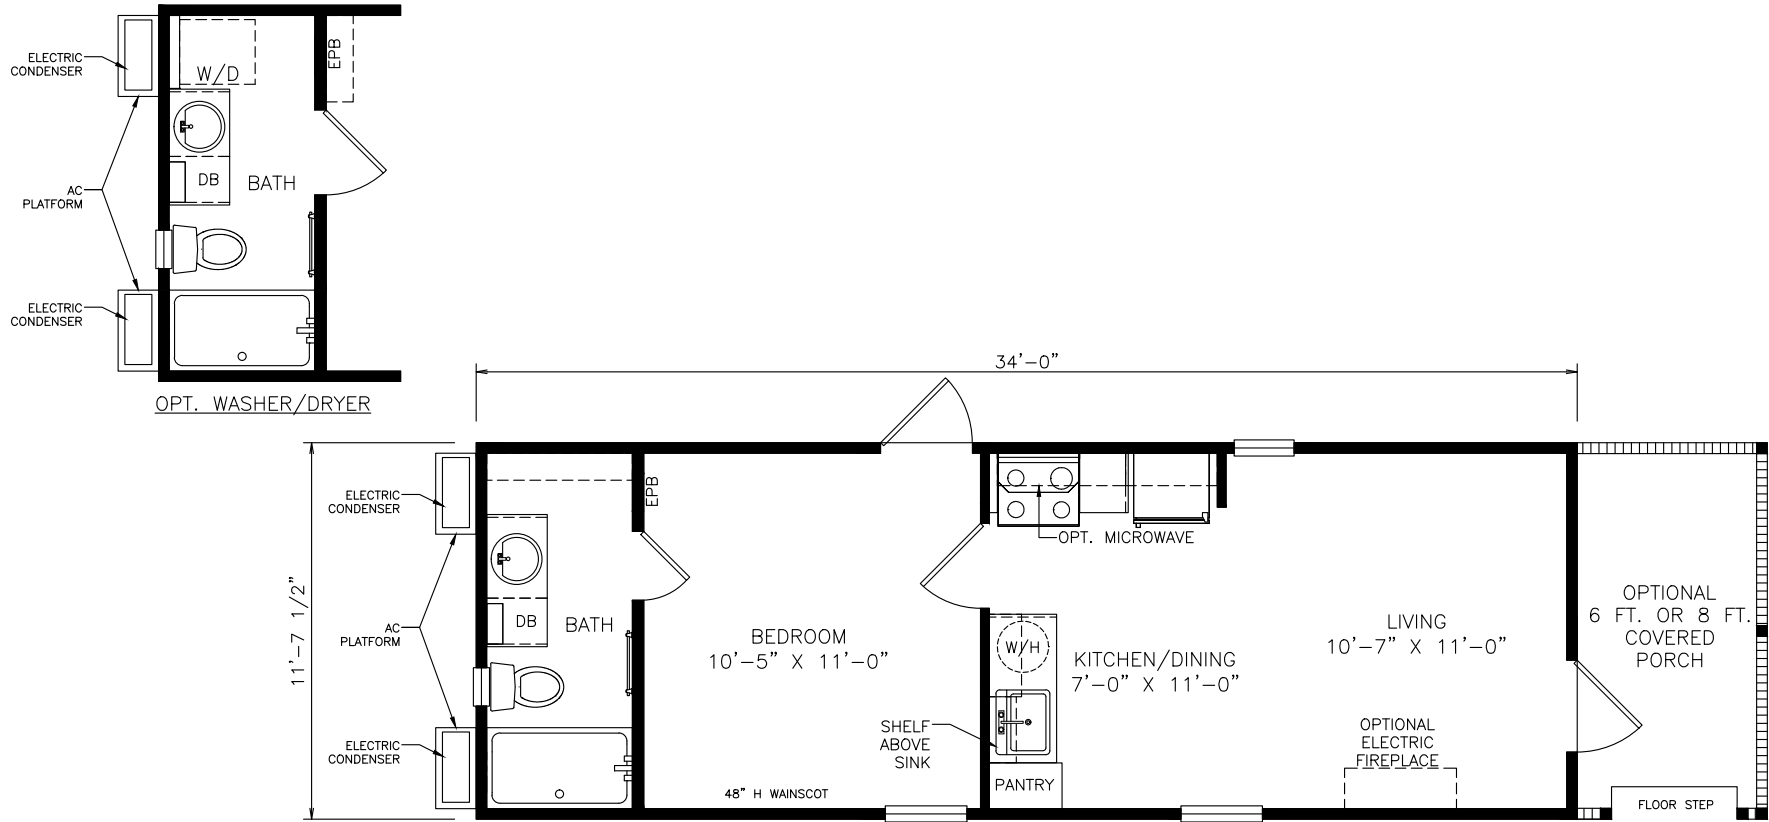

Holman

Select Series - Single Section Series

395 SQ. FT. (Approximate) 1 Bedroom, 1 Bath

Last Updated: 12-17-21

FACTORY SELECT HOMES
8610 E. Main Street
Mesa, AZ 85207

FactorySelectMobileHomes.com | 1-800-670-1464