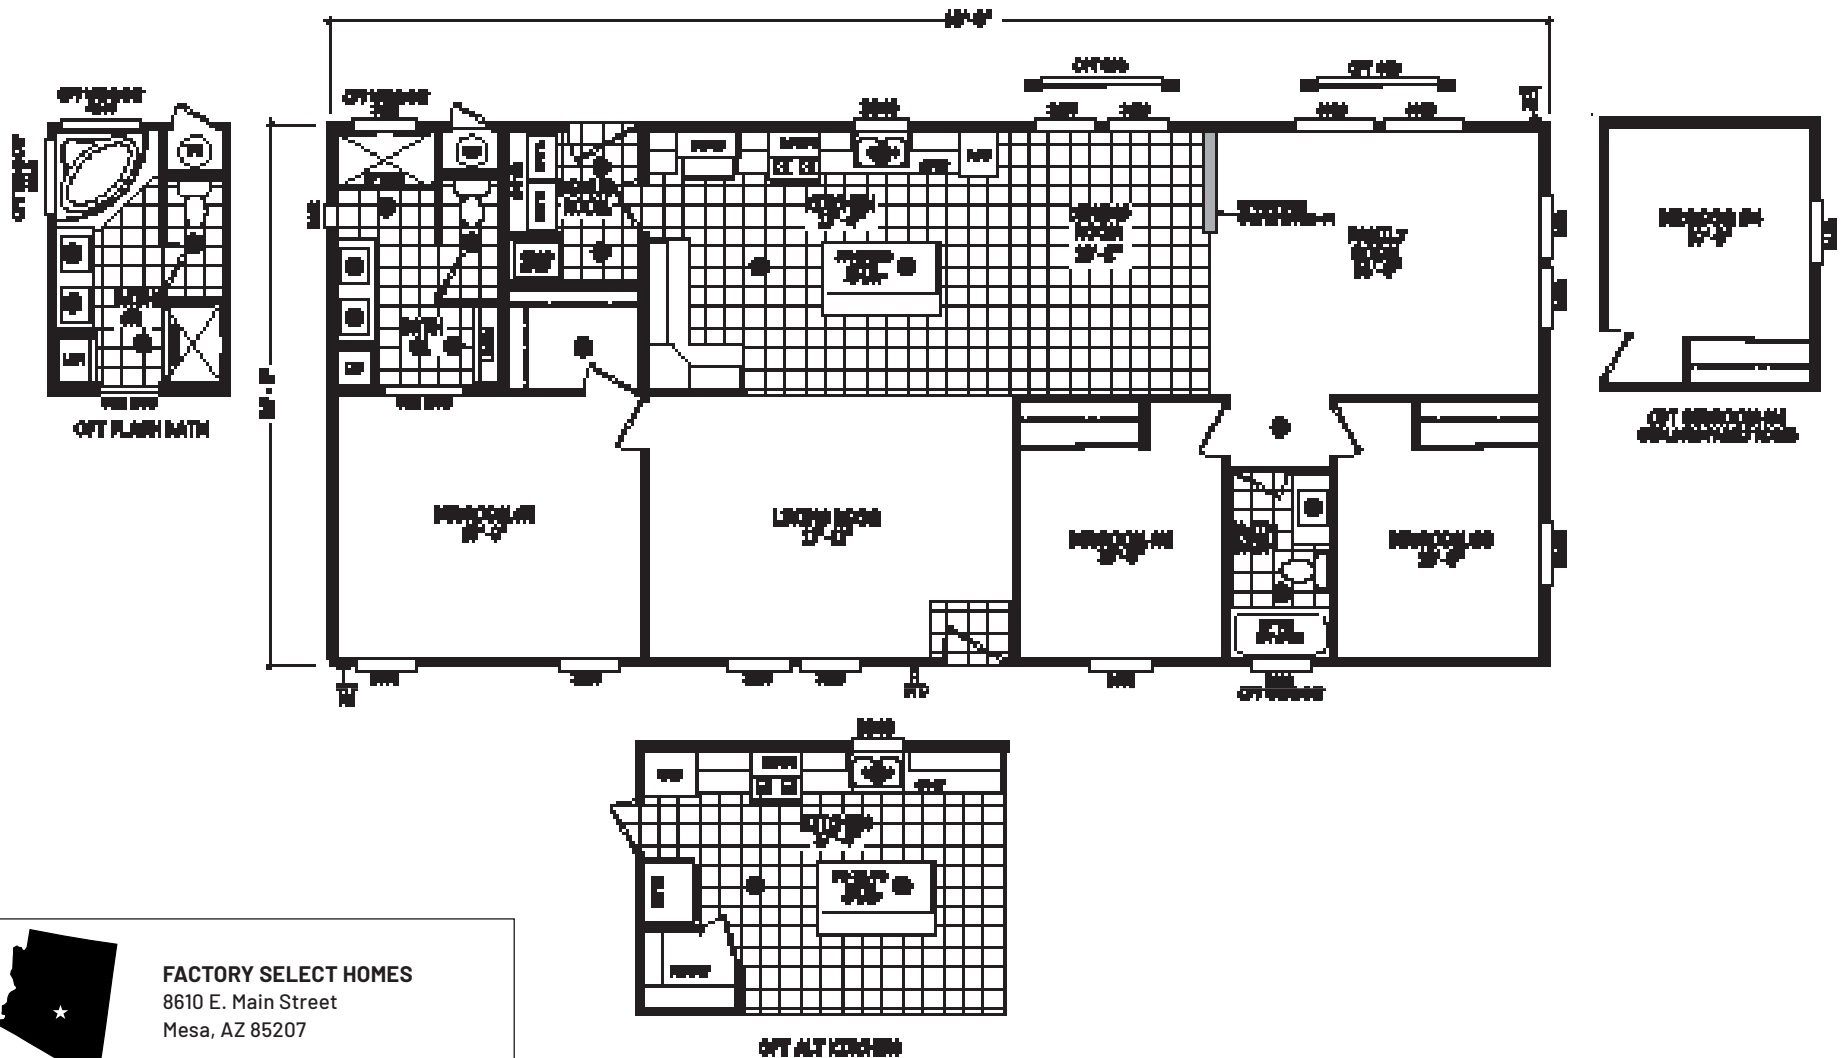

Homewood

Edge Series

1,600 SQ. FT. (Approximate) 3 Bedroom, 2 Bath

Last Updated: 4-9-25

FACTORY SELECT HOMES
8610 E. Main Street
Mesa, AZ 85207

FactorySelectMobileHomes.com | 1-800-670-1464

IMPORTANT: Alta Cima Corp reserves the right to modify, cancel or substitute products or features of this event at any time without prior notice or obligation. Pictures and other promotional materials are representative and may depict or contain floor plans, square footages, elevations, options, upgrades, extra design features, decorations, floor coverings, specialty light fixtures, custom paint and wall coverings, window treatments, landscaping, sound and alarm systems, furnishings, appliances, and other designer/decorator features and amenities that are not included as part of the home and/or may not be available at all locations. Home, pricing and community information is subject to change, and homes to prior sale, at any time without notice or obligation. ©2020 Alta Cima Corp. All rights reserved.