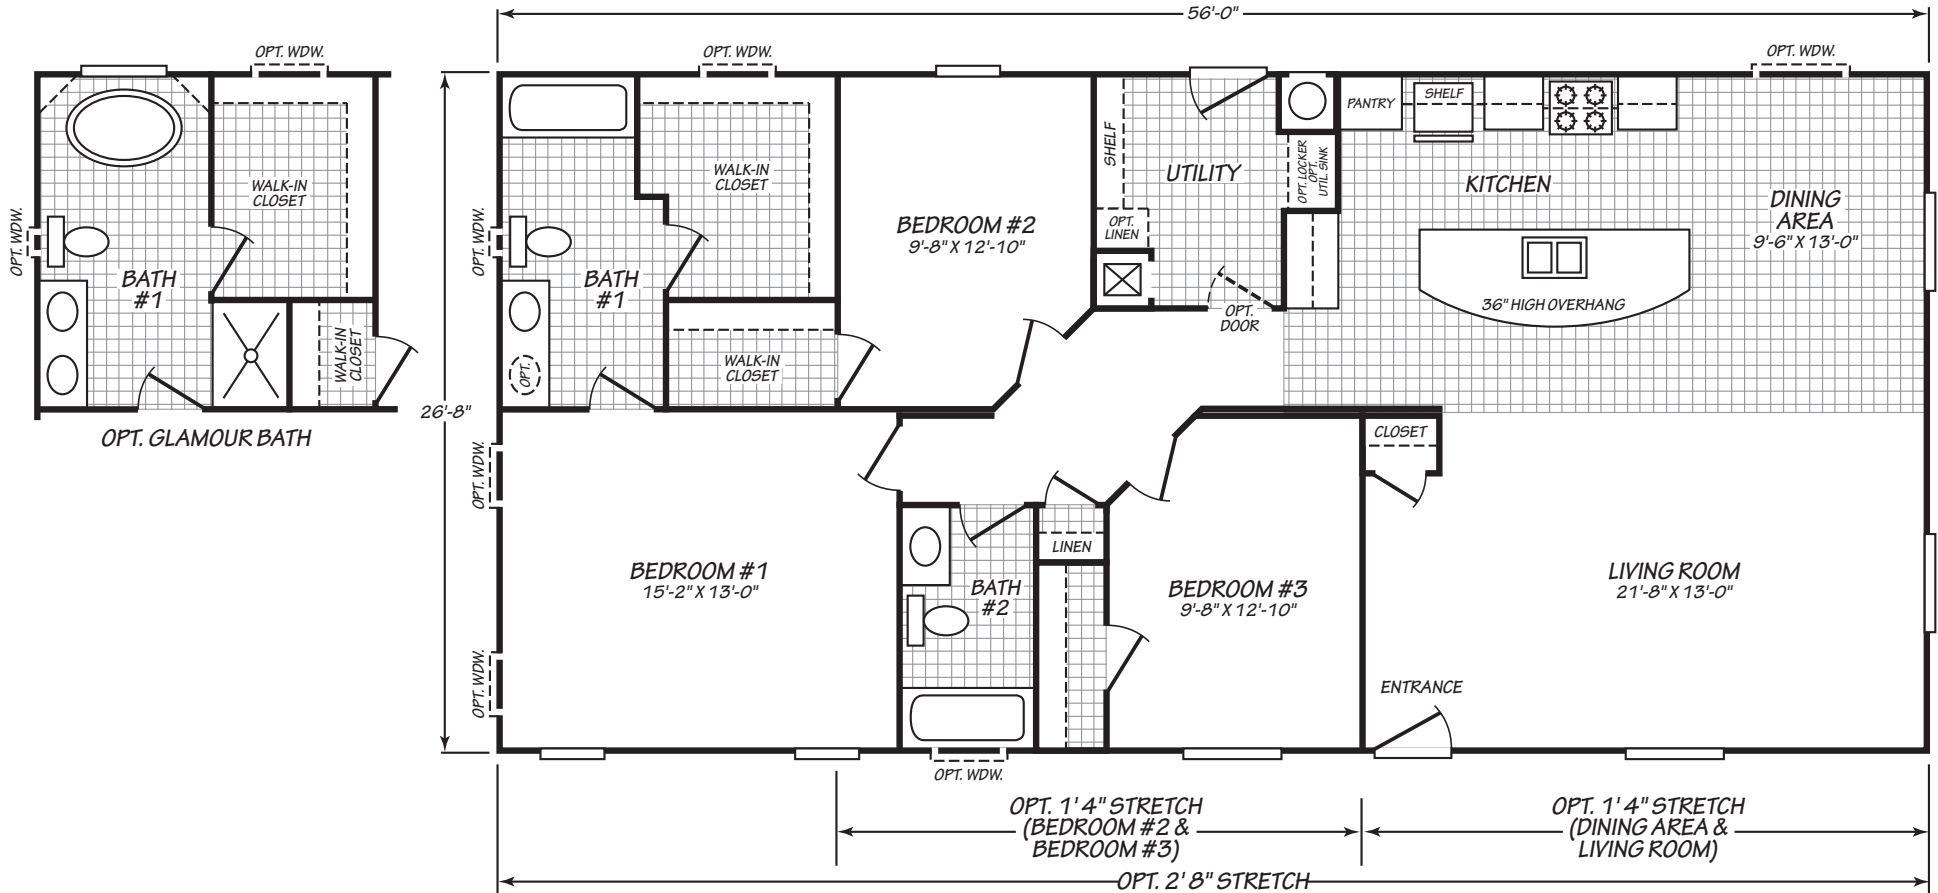

# Hubbell

Canyon Lake Series

1492 SQ. FT. (Approximate) 3 Bedrooms, 2 Baths

Last Updated: 10-11-24

**FACTORY SELECT HOMES**

8610 E. Main Street  
Mesa, AZ 85207

**FactorySelectMobileHomes.com | 1-800-670-1464**