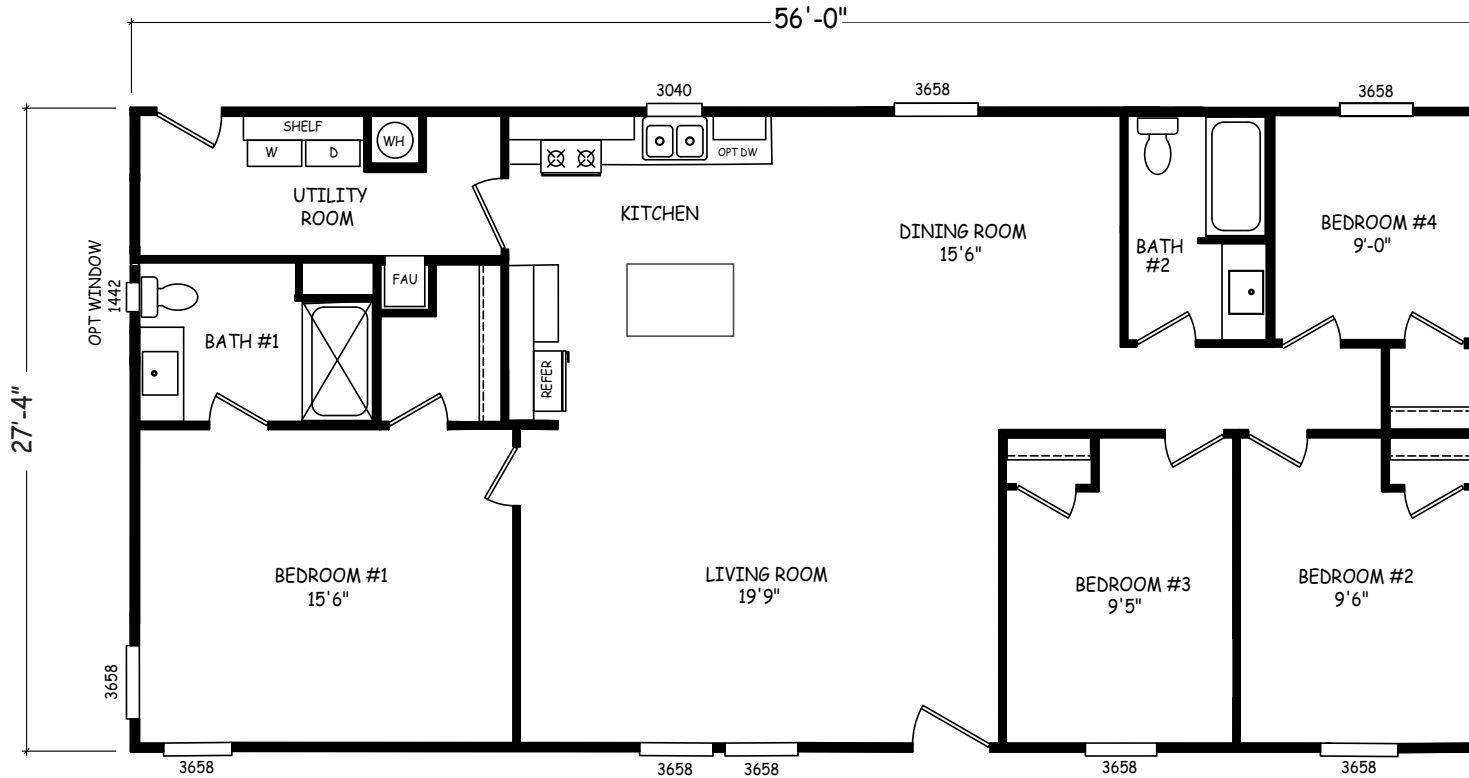

# Hyder

Velocity Series

1,530 SQ. FT. (Approximate) 4 Bedroom, 2 Bath

Last Updated: 1-5-26

\* LINOLEUM FLOORING INSTALLED T/O STD.