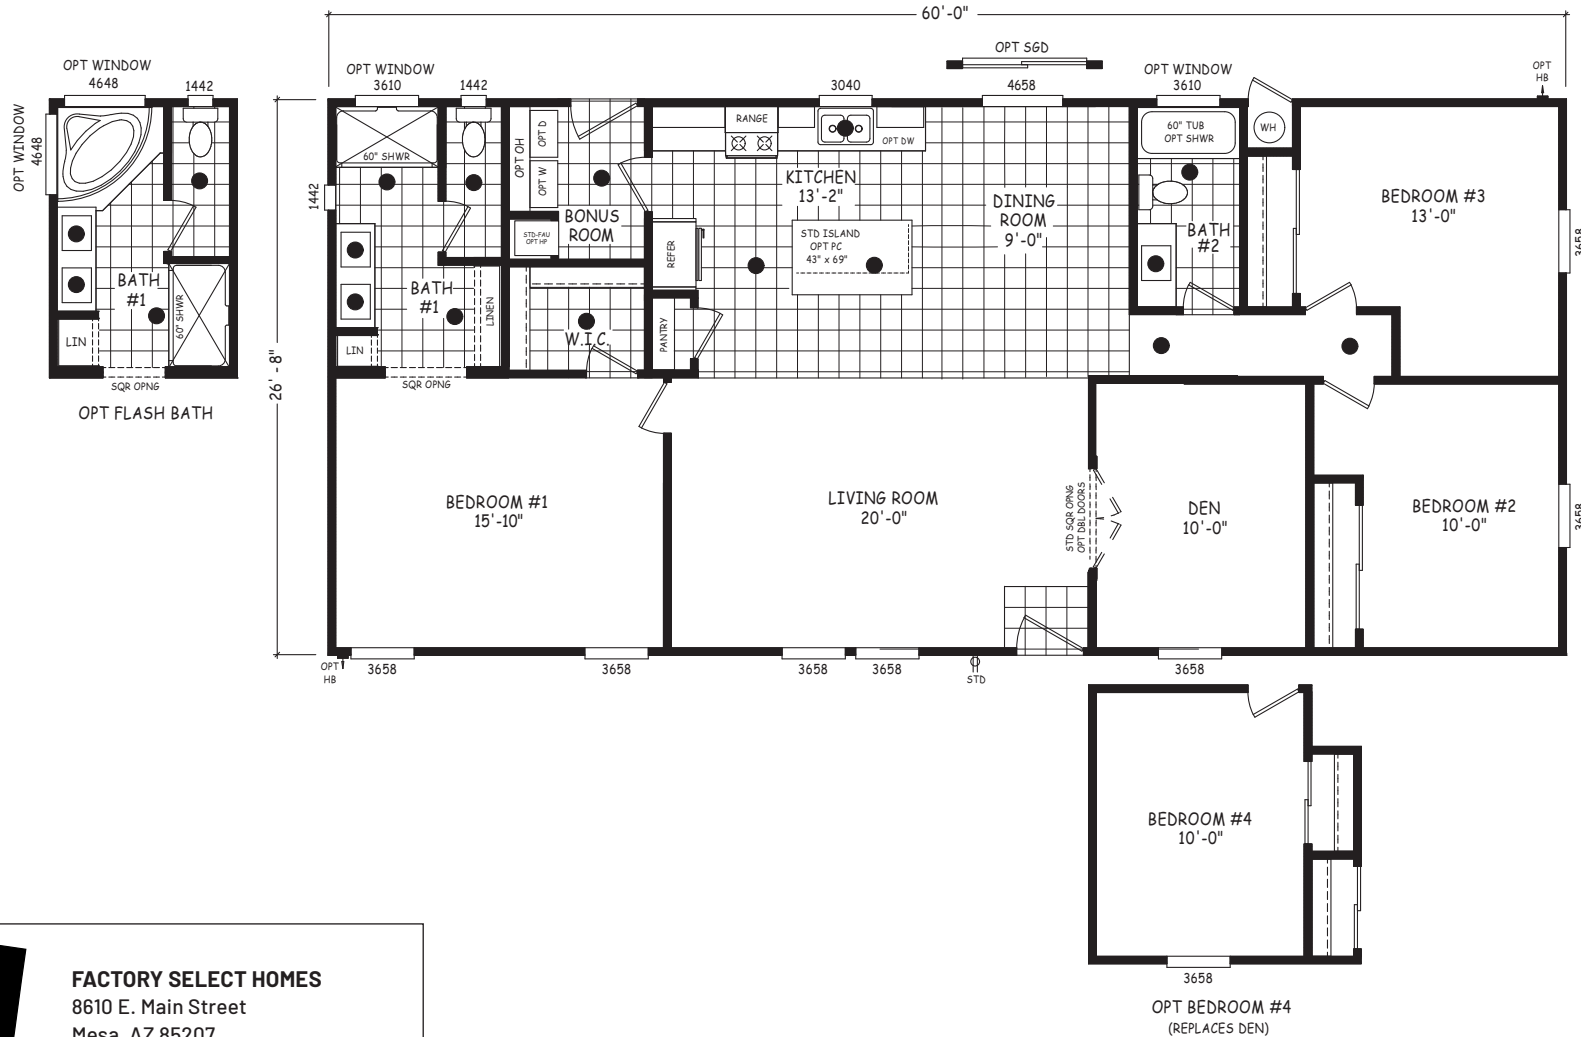

Jedd

Edge Series

1,600 SQ. FT. (Approximate) 3 Bedroom, 2 Bath

Last Updated: 6-26-25

FACTORY SELECT HOMES
8610 E. Main Street
Mesa, AZ 85207

FactorySelectMobileHomes.com | 1-800-670-1464

IMPORTANT: Alta Cima Corp reserves the right to modify, cancel or substitute products or features of this event at any time without prior notice or obligation. Pictures and other promotional materials are representative and may depict or contain floor plans, square footages, elevations, options, upgrades, extra design features, decorations, floor coverings, specialty light fixtures, custom paint and wall coverings, window treatments, landscaping, sound and alarm systems, furnishings, appliances, and other designer/decorator features and amenities that are not included as part of the home and/or may not be available at all locations. Home, pricing and community information is subject to change, and homes to prior sale, at any time without notice or obligation. ©2020 Alta Cima Corp. All rights reserved.