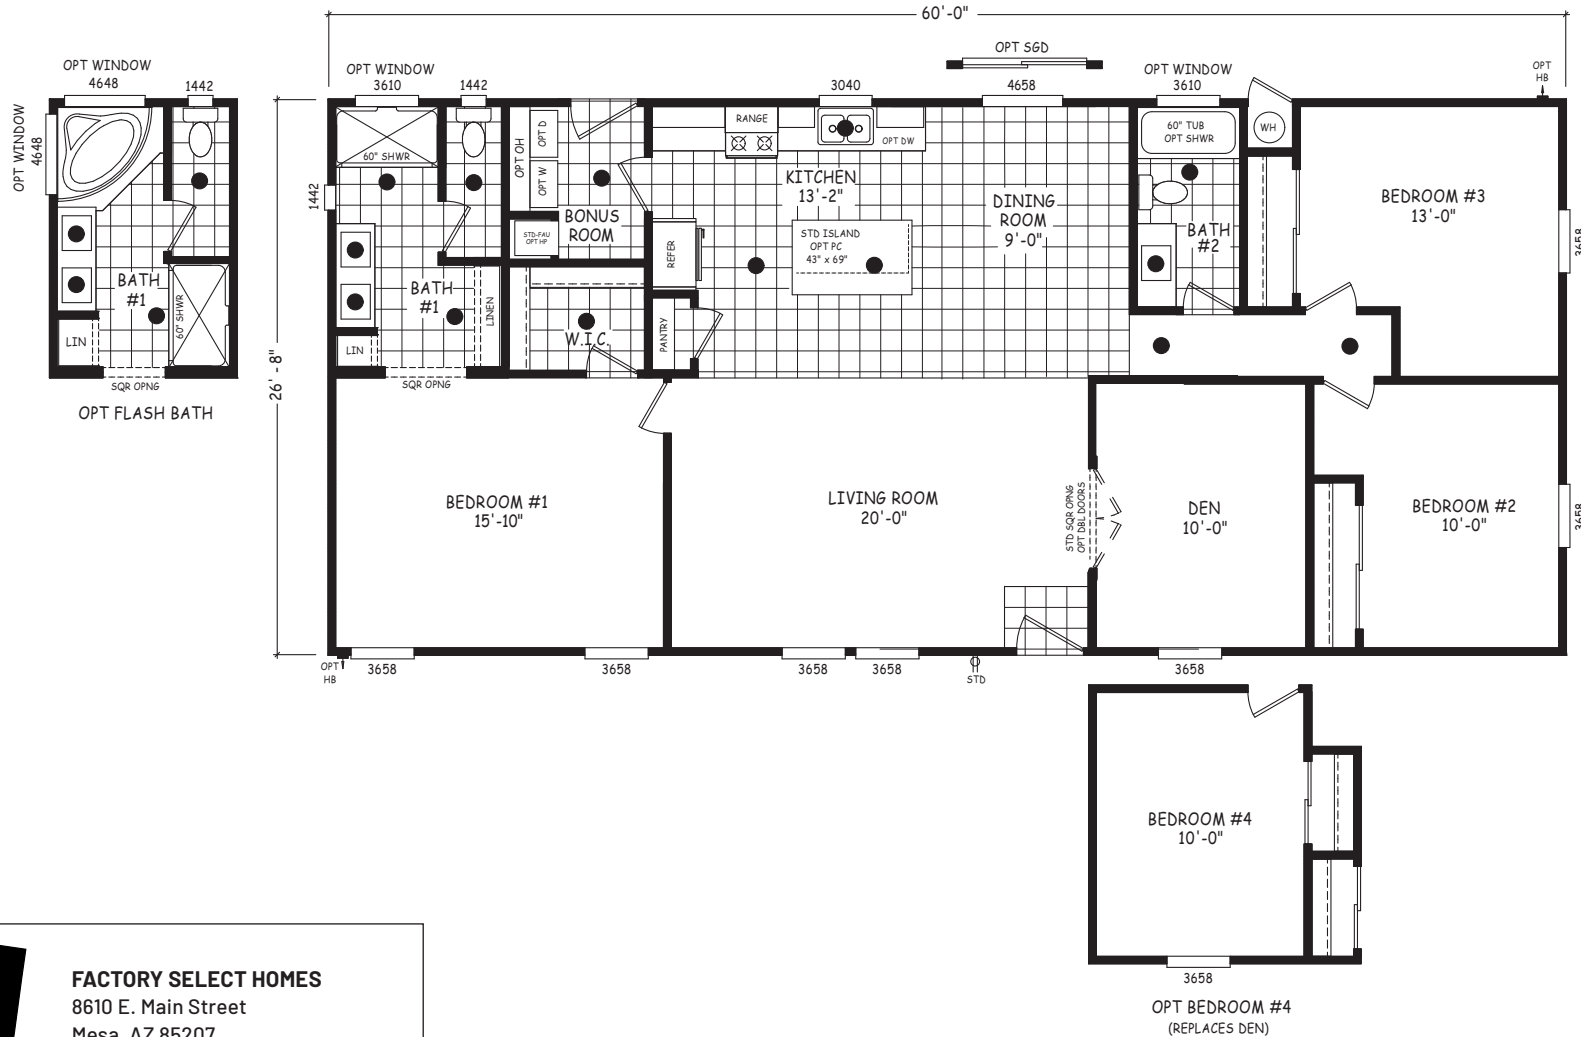

Jedd

Edge Series

1,600 SQ. FT. (Approximate) 3 Bedroom, 2 Bath

Last Updated: 7-24-24

FACTORY SELECT HOMES
8610 E. Main Street
Mesa, AZ 85207

FactorySelectMobileHomes.com | 1-800-670-1464

IMPORTANT: Alta Cima Corp reserves the right to modify, cancel or substitute products or features of this event at any time without prior notice or obligation. Pictures and other promotional materials are representative and may depict or contain floor plans, square footages, elevations, options, upgrades, extra design features, decorations, floor coverings, specialty light fixtures, custom paint and wall coverings, window treatments, landscaping, sound and alarm systems, furnishings, appliances, and other designer/decorator features and amenities that are not included as part of the home and/or may not be available at all locations. Home, pricing and community information is subject to change, and homes to prior sale, at any time without notice or obligation. ©2020 Alta Cima Corp. All rights reserved.