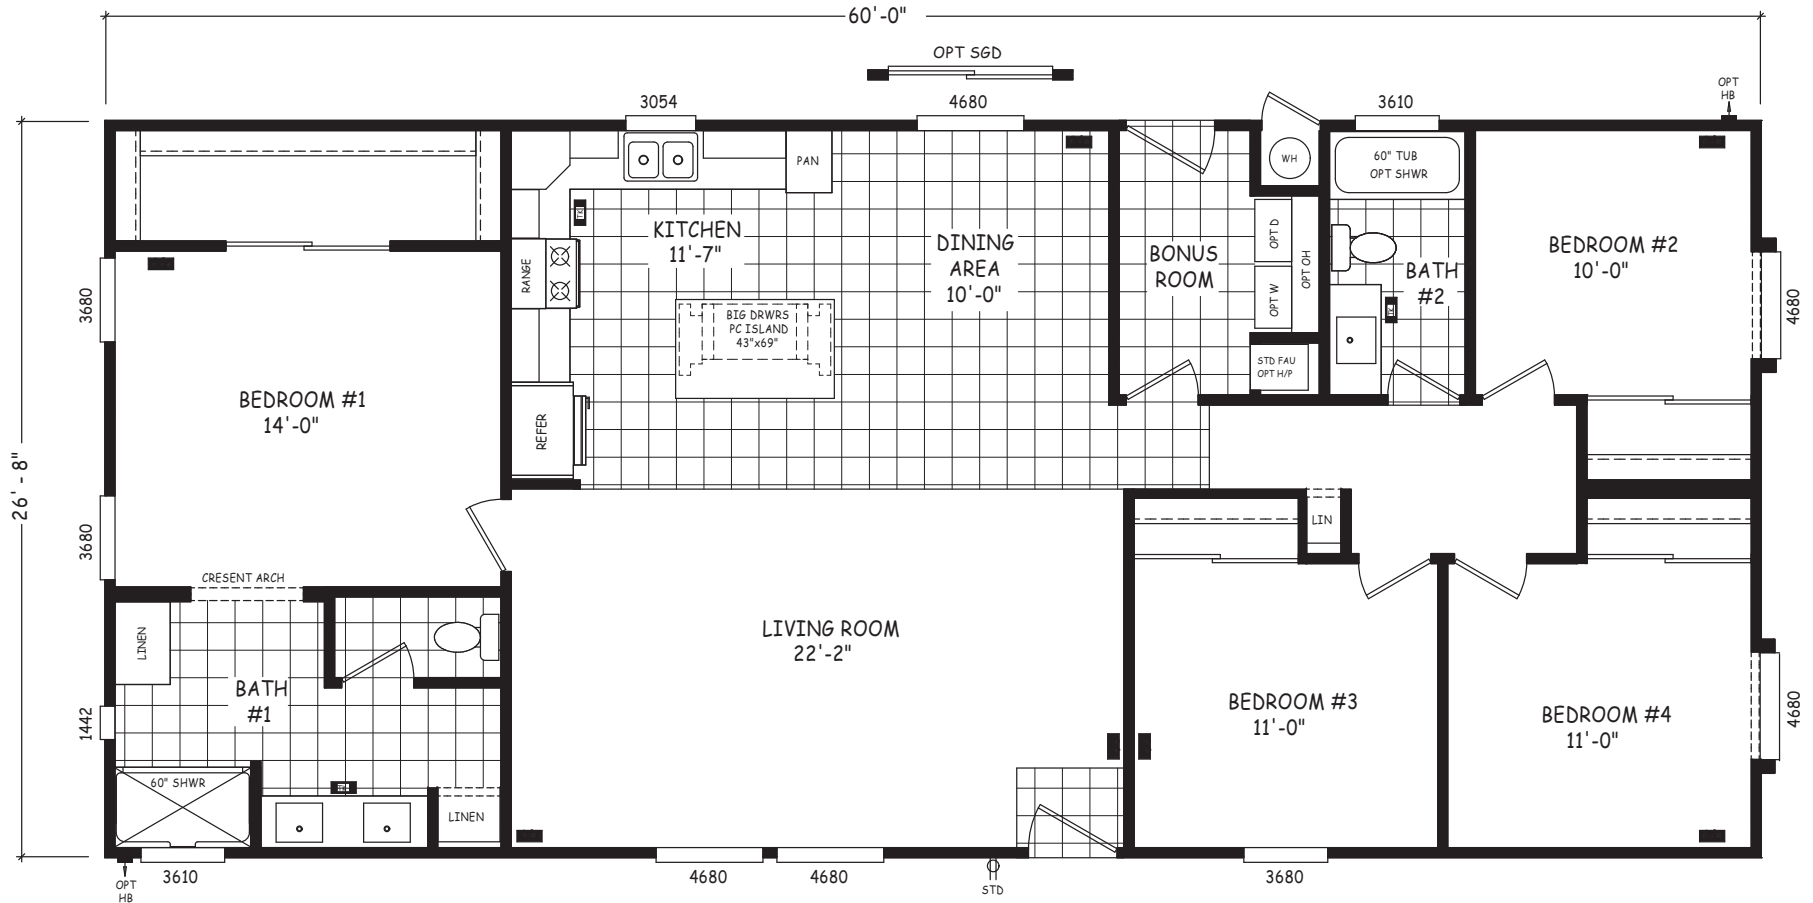

# Jenner

Pinnacle Series

1,600 SQ. FT. (Approximate) 4 Bedroom, 2 Bath

Last Updated: 8-22-22

**FACTORY SELECT HOMES**  
8610 E. Main Street  
Mesa, AZ 85207

**FactorySelectMobileHomes.com | 1-800-670-1464**