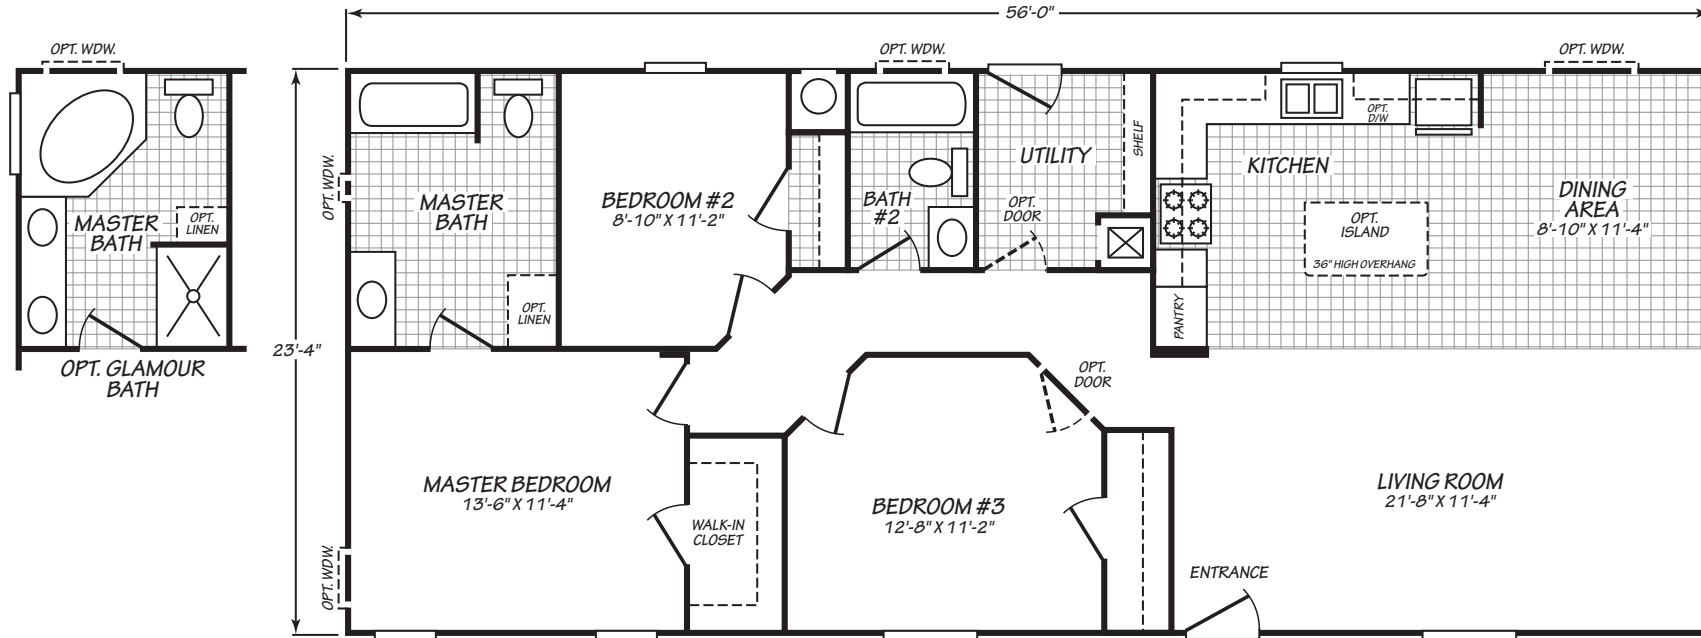

Jomax

Canyon Lake Series

FactorySelectHomes

3 Bedrooms, 2 Baths
Approx. 1,306 Sq. Ft.

Last Updated: 11-2-18

I authorize Factory Select Homes to build my house, per this plan.

X _____
Customer Signature/Date