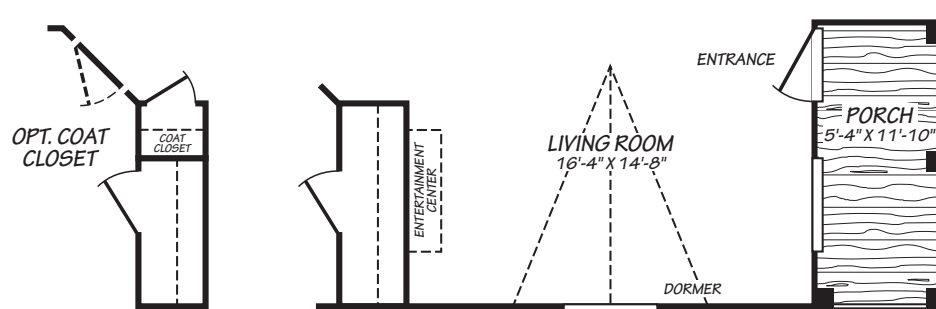

Jomax

Canyon Lake Series

FactorySelectHomes

3 Bedrooms, 2 Baths
Approx. 1,306 Sq. Ft.

Last Updated: 11-2-18

I authorize Factory Select Homes to build my house, per this plan.

X _____
Customer Signature/Date