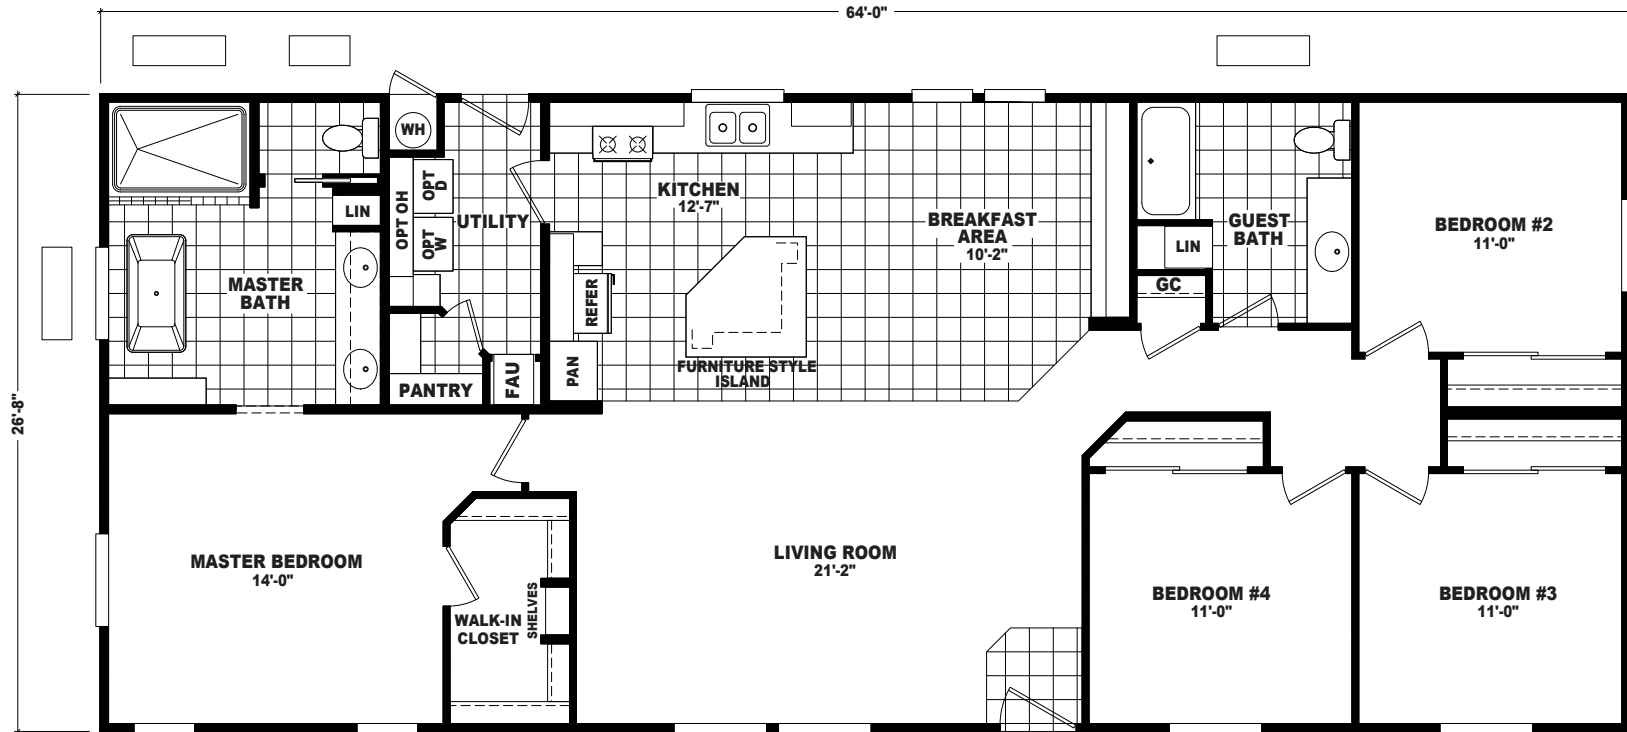

Kalahari

Desert Ridge Series 

FactorySelectHomes

4 Bedroom, 2 Bath
Approx. 1,706 Sq. Ft.

Last Updated: 6-12-18

OPTIONAL DEN

• Flagstaff

FactorySelectHomes