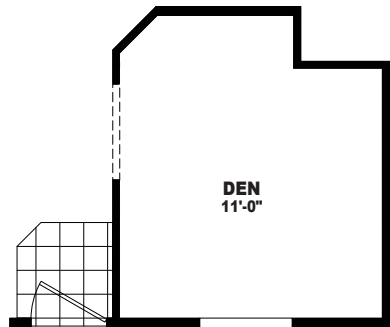

Kalahari

Desert Ridge Series 

FactorySelectHomes

4 Bedroom, 2 Bath
Approx. 1,706 Sq. Ft.

Last Updated: 6-12-18

OPTIONAL DEN

• Flagstaff

FactorySelectHomes