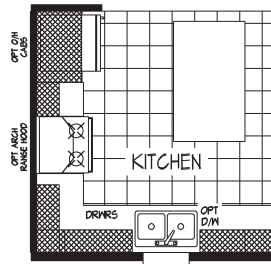

Kamay

Desert Sky Series

1,140 SQ. FT. (Approximate) 3 Bedroom, 2 Bath

Last Updated: 6-4-26

FACTORY SELECT HOMES

8610 E. Main Street
Mesa, AZ 85207

FactorySelectMobileHomes.com | 1-800-670-1464

IMPORTANT: Alta Cima Corp reserves the right to modify, cancel or substitute products or features of this event at any time without prior notice or obligation. Pictures and other promotional materials are representative and may depict or contain floor plans, square footages, elevations, options, upgrades, extra design features, decorations, floor coverings, specialty light fixtures, custom paint and wall coverings, window treatments, landscaping, sound and alarm systems, furnishings, appliances, and other designer/decorator features and amenities that are not included as part of the home and/or may not be available at all locations. Home, pricing and community information is subject to change, and homes to prior sale, at any time without notice or obligation. ©2020 Alta Cima Corp. All rights reserved.