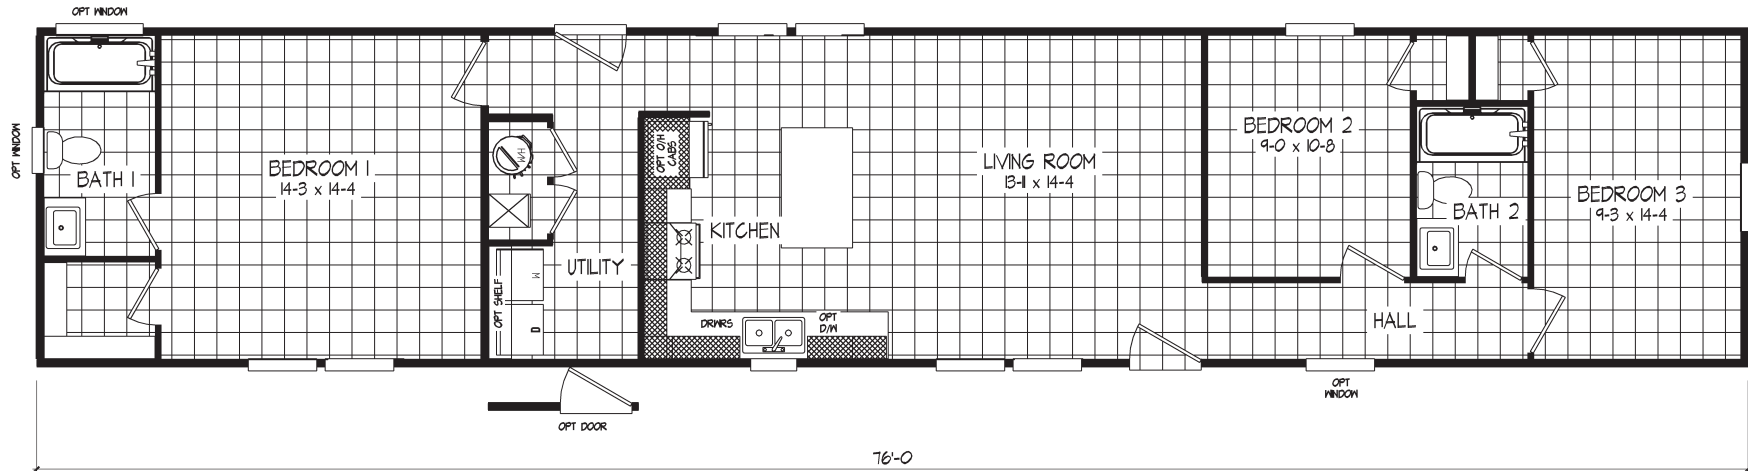

Kamay

Desert Sky Series

1,140 SQ. FT. (Approximate) 3 Bedroom, 2 Bath

Last Updated: 6-4-26

FACTORY SELECT HOMES

8610 E. Main Street
Mesa, AZ 85207

FactorySelectMobileHomes.com | 1-800-670-1464

IMPORTANT: Alta Cima Corp reserves the right to modify, cancel or substitute products or features of this event at any time without prior notice or obligation. Pictures and other promotional materials are representative and may depict or contain floor plans, square footages, elevations, options, upgrades, extra design features, decorations, floor coverings, specialty light fixtures, custom paint and wall coverings, window treatments, landscaping, sound and alarm systems, furnishings, appliances, and other designer/decorator features and amenities that are not included as part of the home and/or may not be available at all locations. Home, pricing and community information is subject to change, and homes to prior sale, at any time without notice or obligation. ©2020 Alta Cima Corp. All rights reserved.