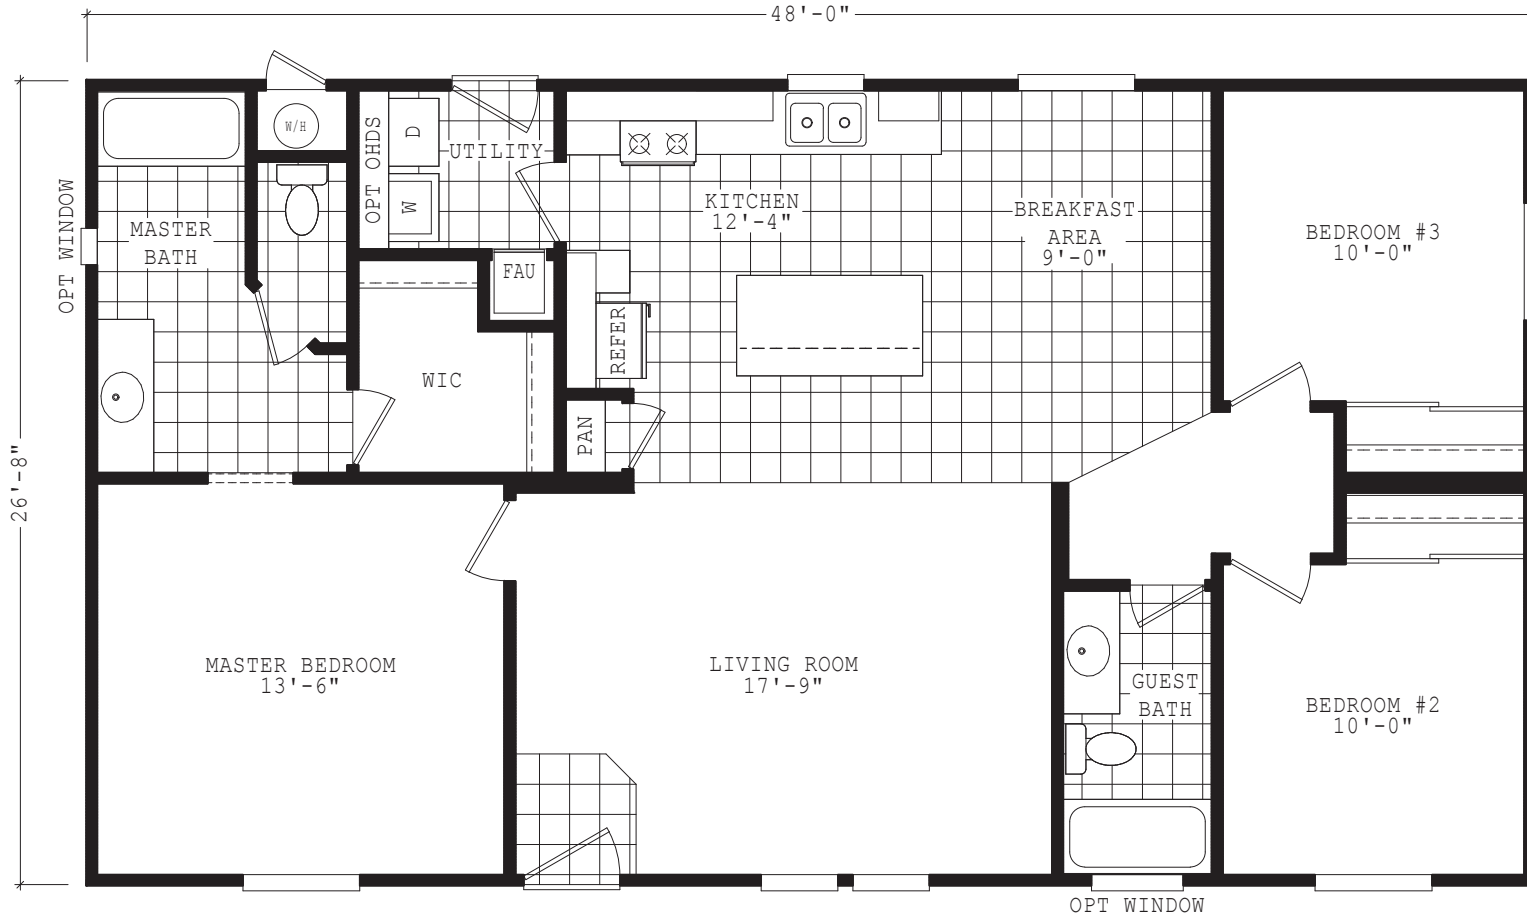

Kaycee

Durango Limited Series

1,280 SQ. FT. (Approximate) 3 Bedrooms, 2 Baths

Last Updated: 11-21-22

FACTORY SELECT HOMES

8610 E. Main Street
Mesa, AZ 85207

FactorySelectMobileHomes.com | 1-800-670-1464

IMPORTANT: Alta Cima Corp reserves the right to modify, cancel or substitute products or features of this event at any time without prior notice or obligation. Pictures and other promotional materials are representative and may depict or contain floor plans, square footages, elevations, options, upgrades, extra design features, decorations, floor coverings, specialty light fixtures, custom paint and wall coverings, window treatments, landscaping, sound and alarm systems, furnishings, appliances, and other designer/decorator features and amenities that are not included as part of the home and/or may not be available at all locations. Home, pricing and community information is subject to change, and homes to prior sale, at any time without notice or obligation. ©2020 Alta Cima Corp. All rights reserved.