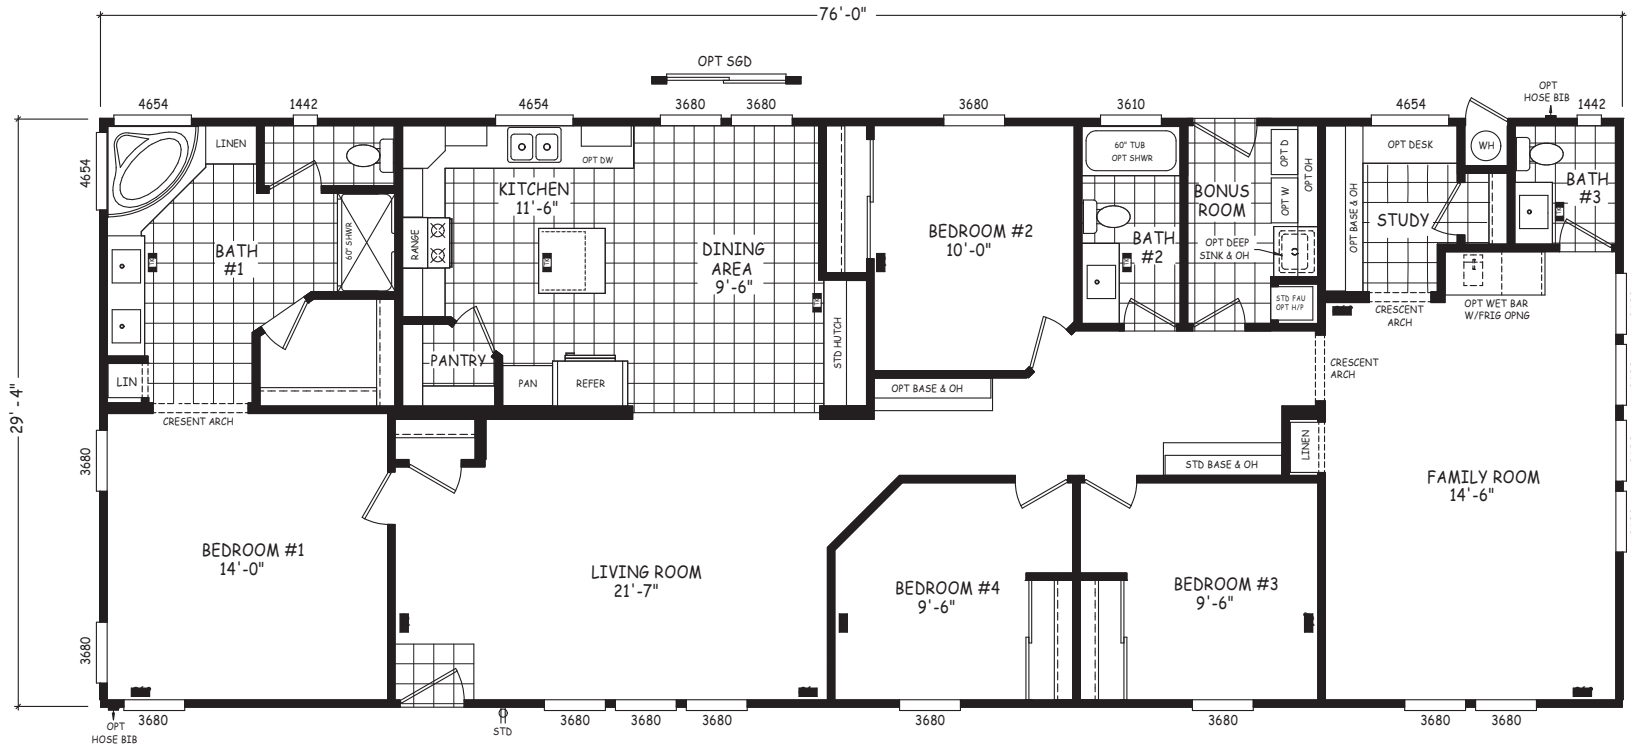

Kayville

Pinnacle Series

2,229 SQ. FT. (Approximate) 4 Bedroom, 2 Bath

Last Updated: 8-22-22

FACTORY SELECT HOMES
8610 E. Main Street
Mesa, AZ 85207

FactorySelectMobileHomes.com | 1-800-670-1464

IMPORTANT: Alta Cima Corp reserves the right to modify, cancel or substitute products or features of this event at any time without prior notice or obligation. Pictures and other promotional materials are representative and may depict or contain floor plans, square footages, elevations, options, upgrades, extra design features, decorations, floor coverings, specialty light fixtures, custom paint and wall coverings, window treatments, landscaping, sound and alarm systems, furnishings, appliances, and other designer/decorator features and amenities that are not included as part of the home and/or may not be available at all locations. Home, pricing and community information is subject to change, and homes to prior sale, at any time without notice or obligation. ©2020 Alta Cima Corp. All rights reserved.