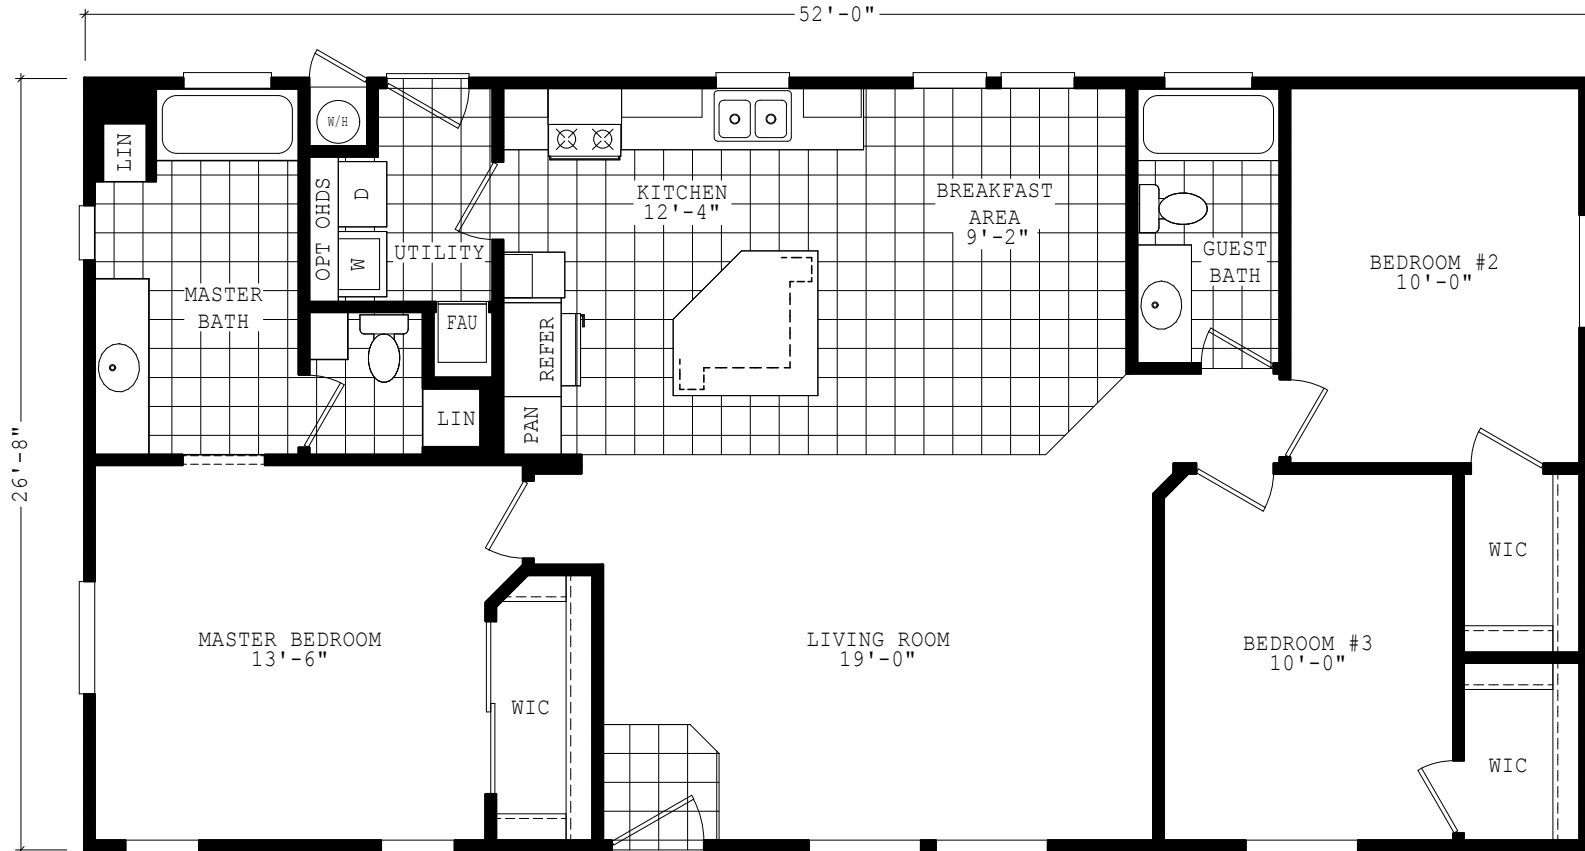

# Kenna

Sierra Value Series

1,386 SQ. FT. (Approximate) 3 Bedrooms, 2 Baths

Last Updated: 9-1-22