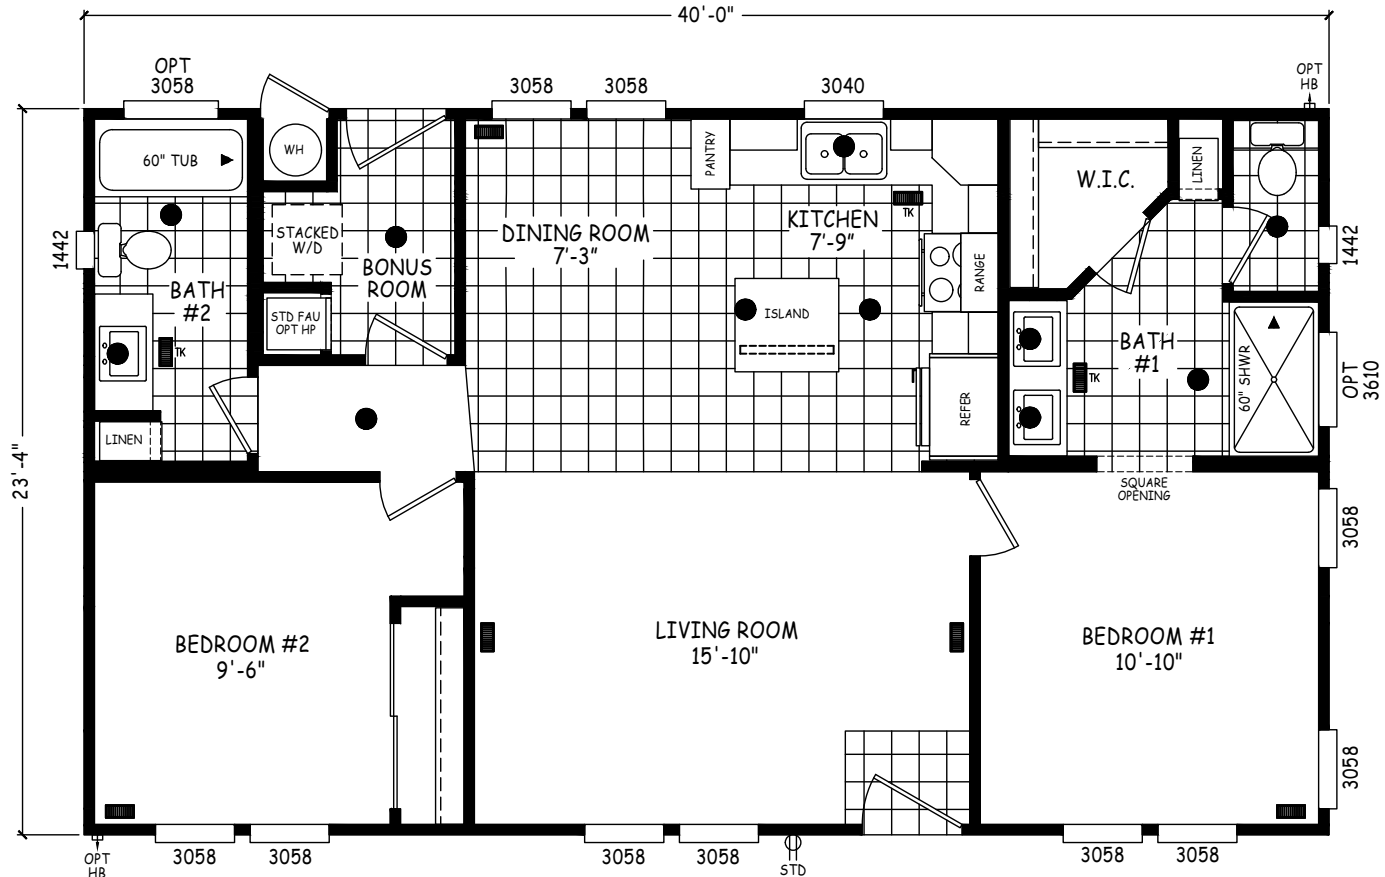

Kinnison

Edge Series

930 SQ. FT. (Approximate) 2 Bedroom, 2 Bath

Last Updated: 5-6-24

FACTORY SELECT HOMES

8610 E. Main Street
Mesa, AZ 85207

FactorySelectMobileHomes.com | 1-800-670-1464

IMPORTANT: Alta Cima Corp reserves the right to modify, cancel or substitute products or features of this event at any time without prior notice or obligation. Pictures and other promotional materials are representative and may depict or contain floor plans, square footages, elevations, options, upgrades, extra design features, decorations, floor coverings, specialty light fixtures, custom paint and wall coverings, window treatments, landscaping, sound and alarm systems, furnishings, appliances, and other designer/decorator features and amenities that are not included as part of the home and/or may not be available at all locations. Home, pricing and community information is subject to change, and homes to prior sale, at any time without notice or obligation. ©2020 Alta Cima Corp. All rights reserved.