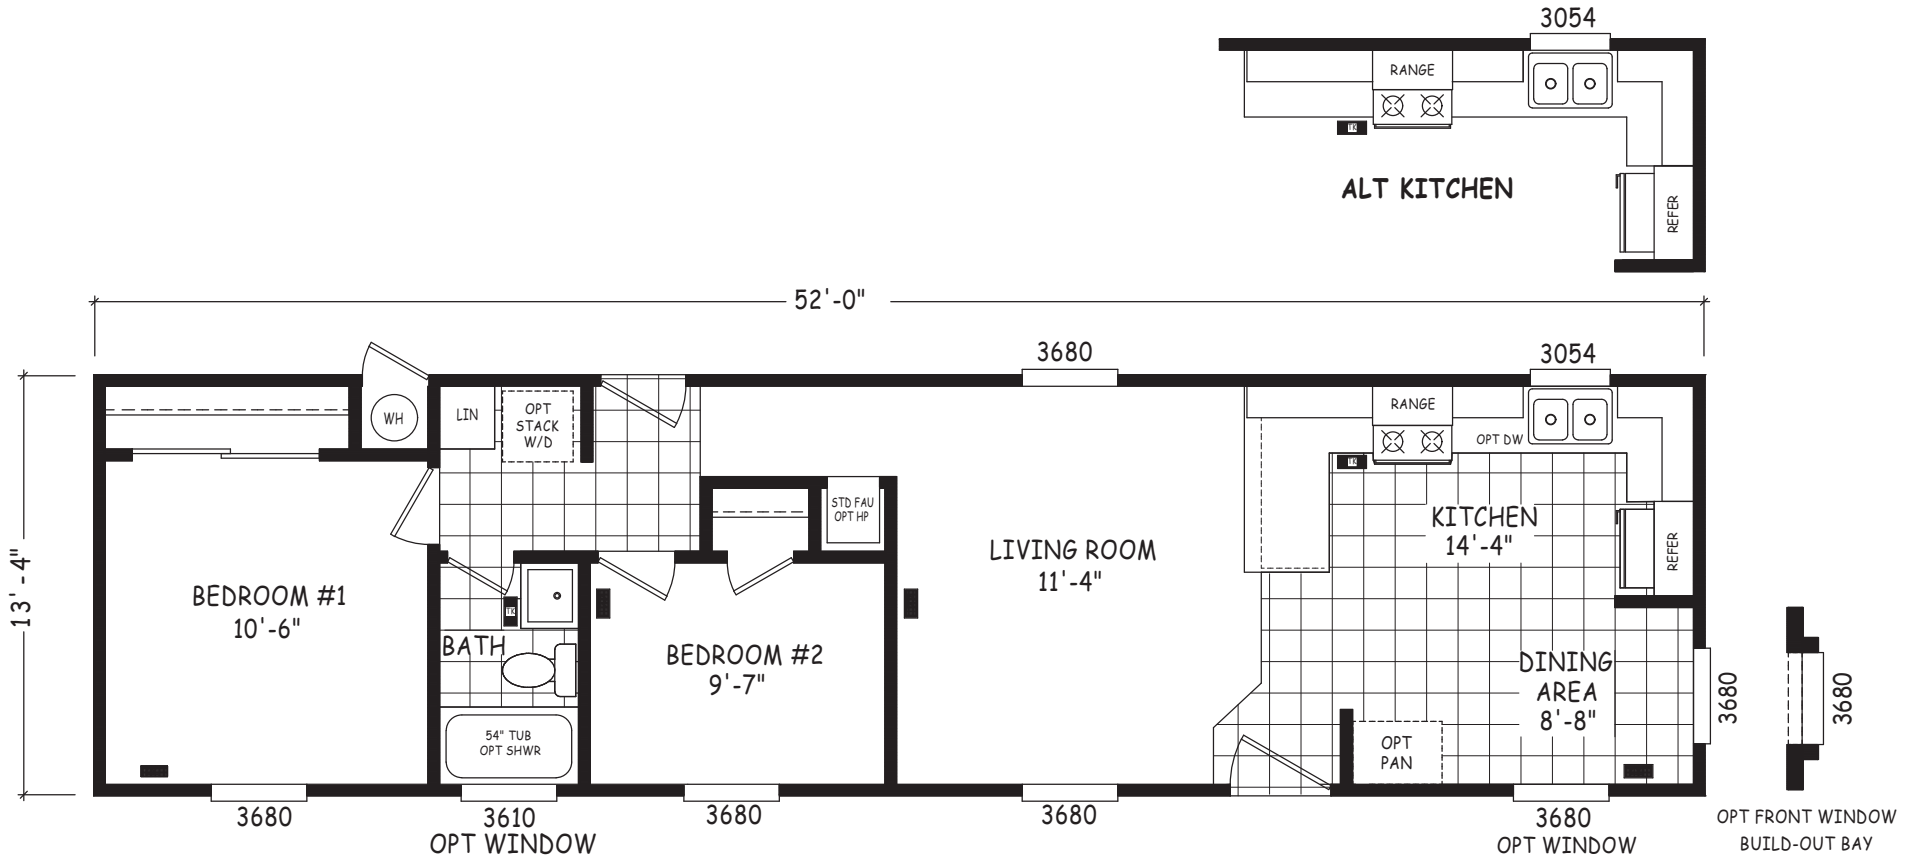

# Kivett

Encore Single Wide Series

694 SQ. FT. (Approximate) 2 Bedroom, 1 Bath

Last Updated: 12-8-22

**FACTORY SELECT HOMES**  
8610 E. Main Street  
Mesa, AZ 85207

**FactorySelectMobileHomes.com | 1-800-670-1464**