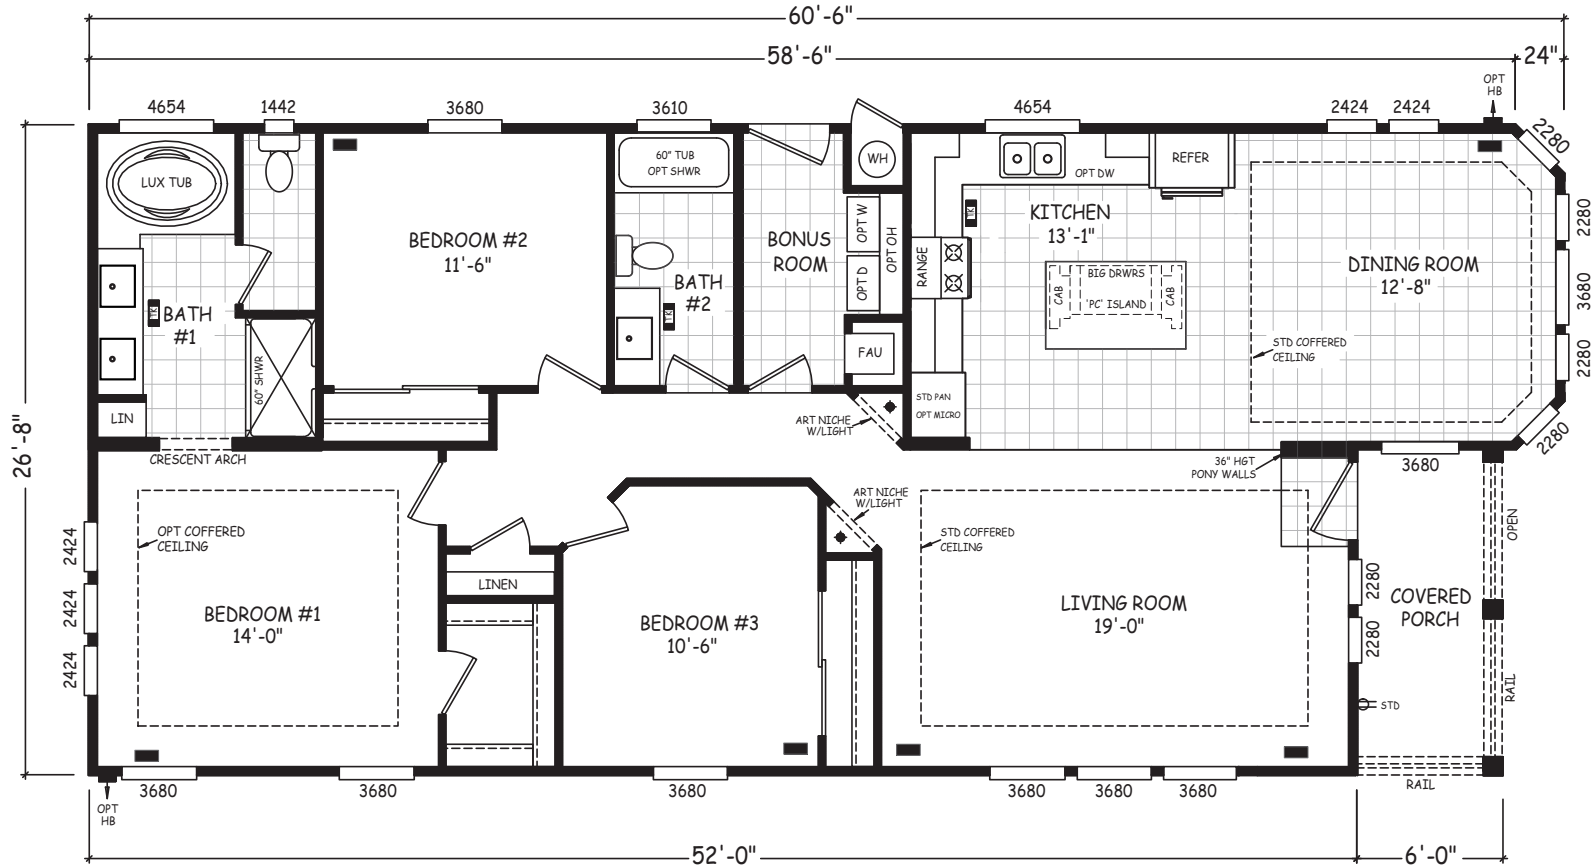

Lacadena

Pacifica Series

1,576 SQ. FT. (Approximate) 3 Bedroom, 2 Bath

Last Updated: 8-22-22

FACTORY SELECT HOMES
8610 E. Main Street
Mesa, AZ 85207

FactorySelectMobileHomes.com | 1-800-670-1464

IMPORTANT: Alta Cima Corp reserves the right to modify, cancel or substitute products or features of this event at any time without prior notice or obligation. Pictures and other promotional materials are representative and may depict or contain floor plans, square footages, elevations, options, upgrades, extra design features, decorations, floor coverings, specialty light fixtures, custom paint and wall coverings, window treatments, landscaping, sound and alarm systems, furnishings, appliances, and other designer/decorator features and amenities that are not included as part of the home and/or may not be available at all locations. Home, pricing and community information is subject to change, and homes to prior sale, at any time without notice or obligation. ©2020 Alta Cima Corp. All rights reserved.