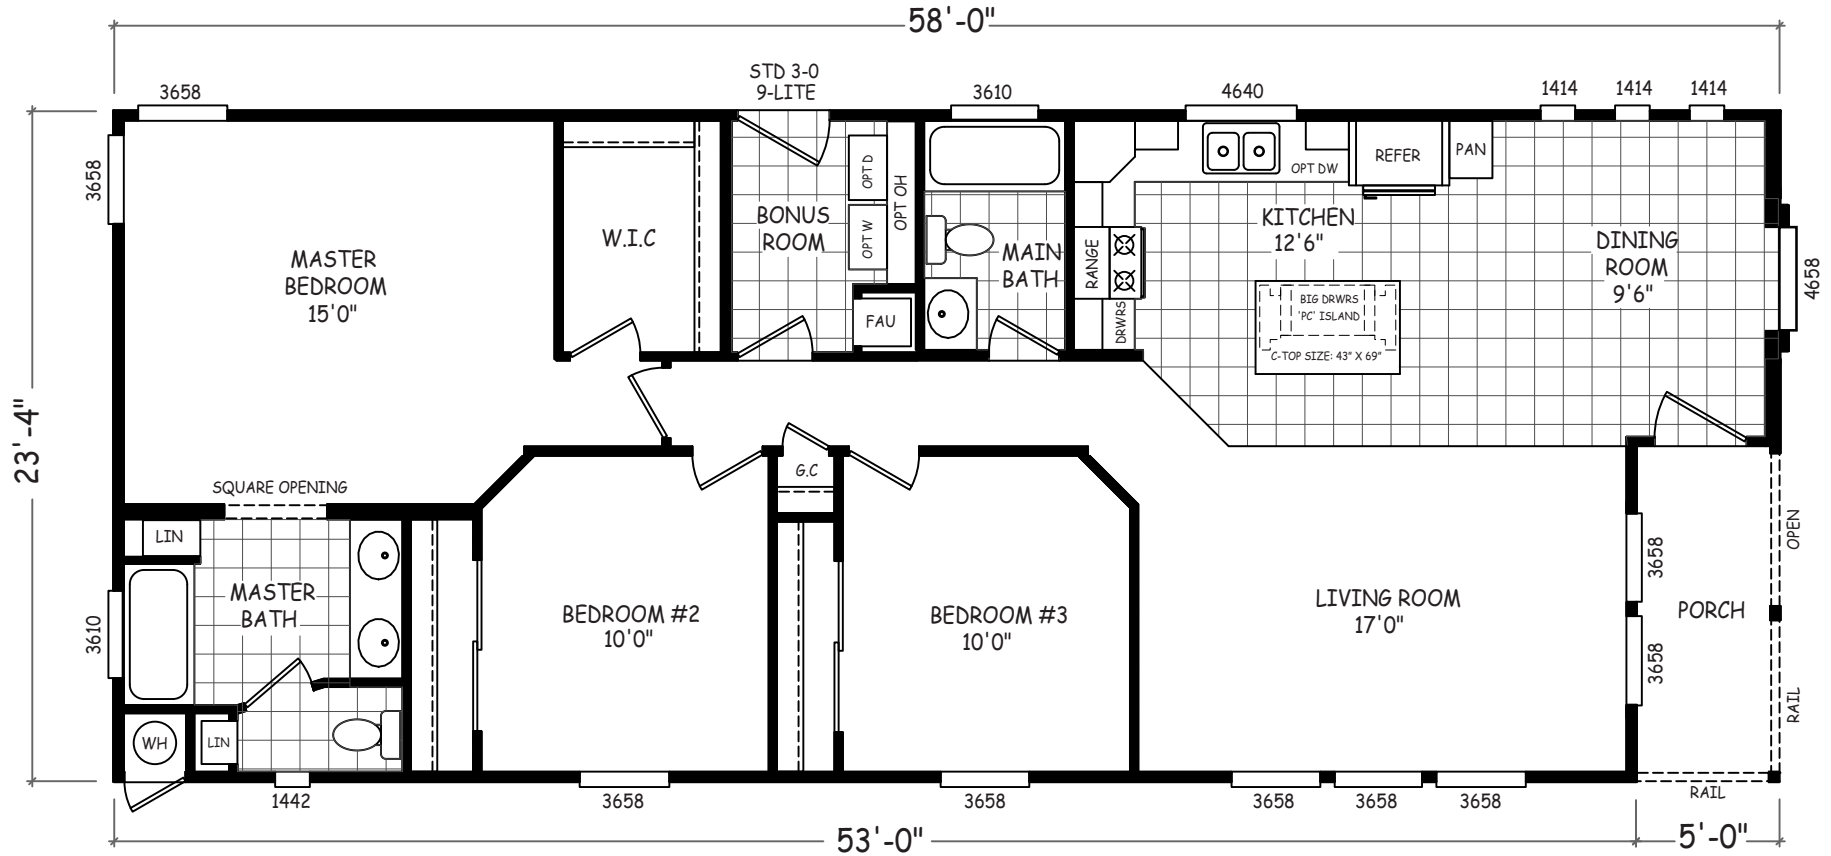

# Ladson

Sedona Ridge Classic Series

1,353 SQ. FT. (Approximate) 3 Bedroom, 2 Bath

Last Updated: 2-2-23

**FACTORY SELECT HOMES**  
8610 E. Main Street  
Mesa, AZ 85207

**FactorySelectMobileHomes.com | 1-800-670-1464**