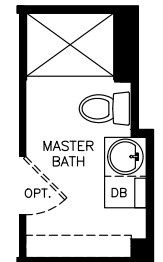

# Lamadera

Select Series - Single Section Series

795 SQ. FT. (Approximate) 3 Bedrooms, 2 Baths

Last Updated: 12-7-21

OPTIONAL

OPT. DISHWASHER CONFIGURATION

OPT. MASTER BATH SHOWER CONFIGURATION

**FACTORY SELECT HOMES**  
8610 E. Main Street  
Mesa, AZ 85207