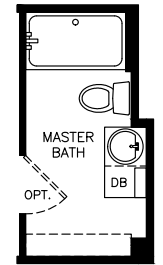

# Lamadera

Select Series - Single Section Series

795 SQ. FT. (Approximate) 3 Bedrooms, 2 Baths

Last Updated: 12-7-21

OPTIONAL

OPT. DISHWASHER CONFIGURATION

OPT. MASTER BATH SHOWER CONFIGURATION

**FACTORY SELECT HOMES**  
8610 E. Main Street  
Mesa, AZ 85207