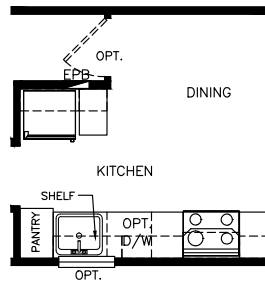

# Lamadera

Select Series - Single Section Series

795 SQ. FT. (Approximate) 3 Bedrooms, 2 Baths

Last Updated: 12-7-21

OPTIONAL

OPT. DISHWASHER CONFIGURATION

OPT. MASTER BATH SHOWER CONFIGURATION

**FACTORY SELECT HOMES**  
8610 E. Main Street  
Mesa, AZ 85207