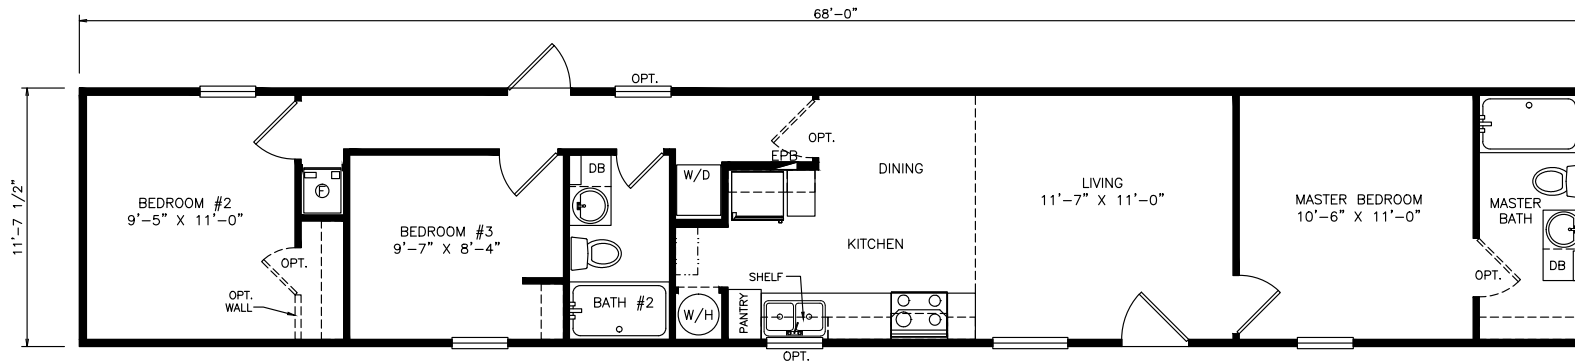

# Lamadera

Select Series - Single Section Series

795 SQ. FT. (Approximate) 3 Bedrooms, 2 Baths

Last Updated: 12-7-21

OPTIONAL

OPT. DISHWASHER CONFIGURATION

OPT. MASTER BATH SHOWER CONFIGURATION

**FACTORY SELECT HOMES**  
8610 E. Main Street  
Mesa, AZ 85207