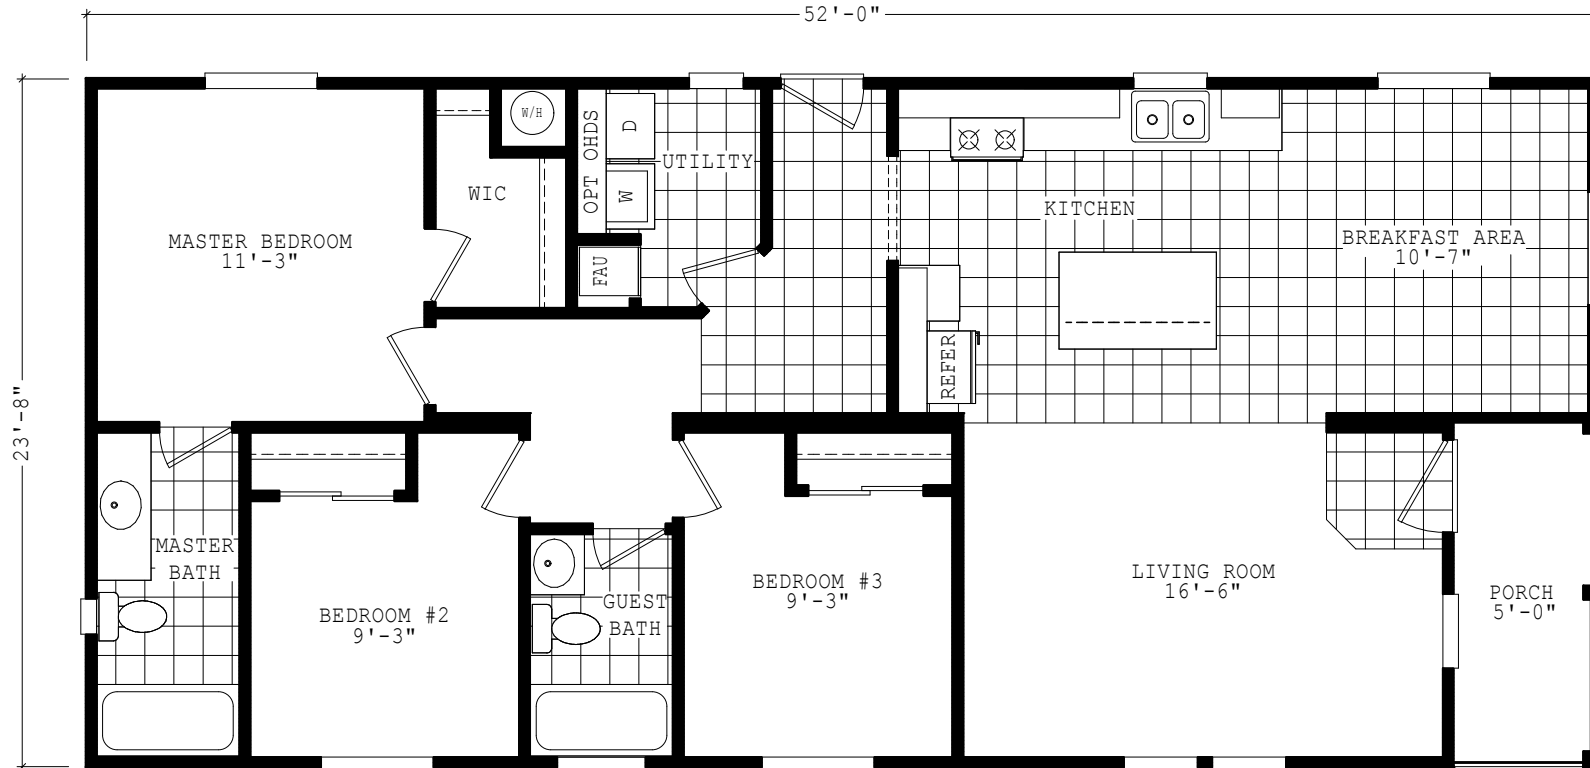

# Lampton

Durango Limited Series

1,230 SQ. FT. (Approximate) 3 Bedrooms, 2 Baths

Last Updated: 7-13-23