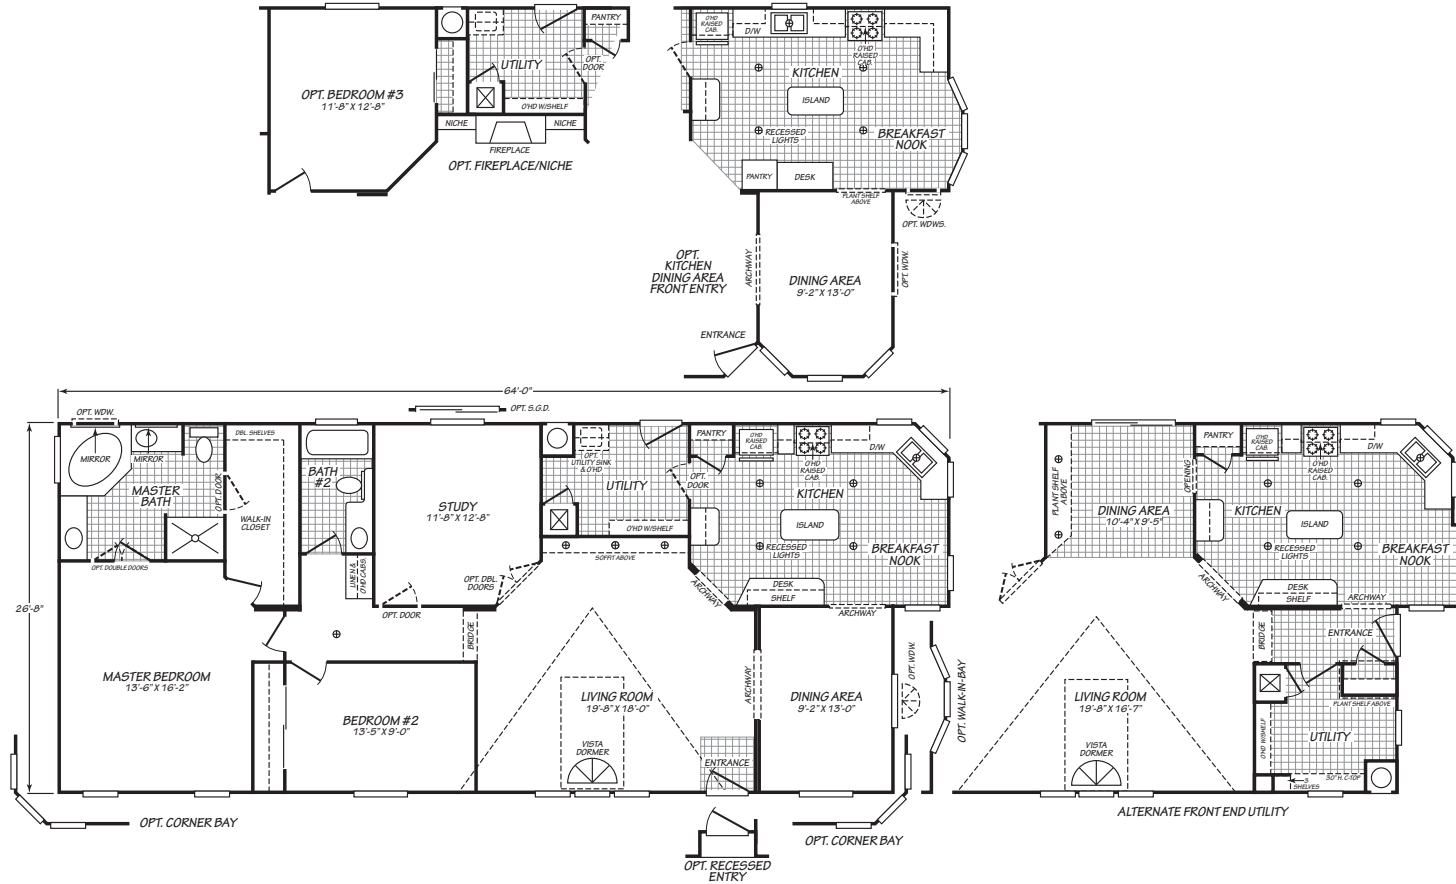

# Lockwood

Vogue II Series

1,649 SQ. FT. (Approximate) 2 Bedroom, 2 Bath

Last Updated: 9-21-20

**FACTORY SELECT HOMES**  
8610 E. Main Street  
Mesa, AZ 85207

**FactorySelectMobileHomes.com | 1-800-670-1464**