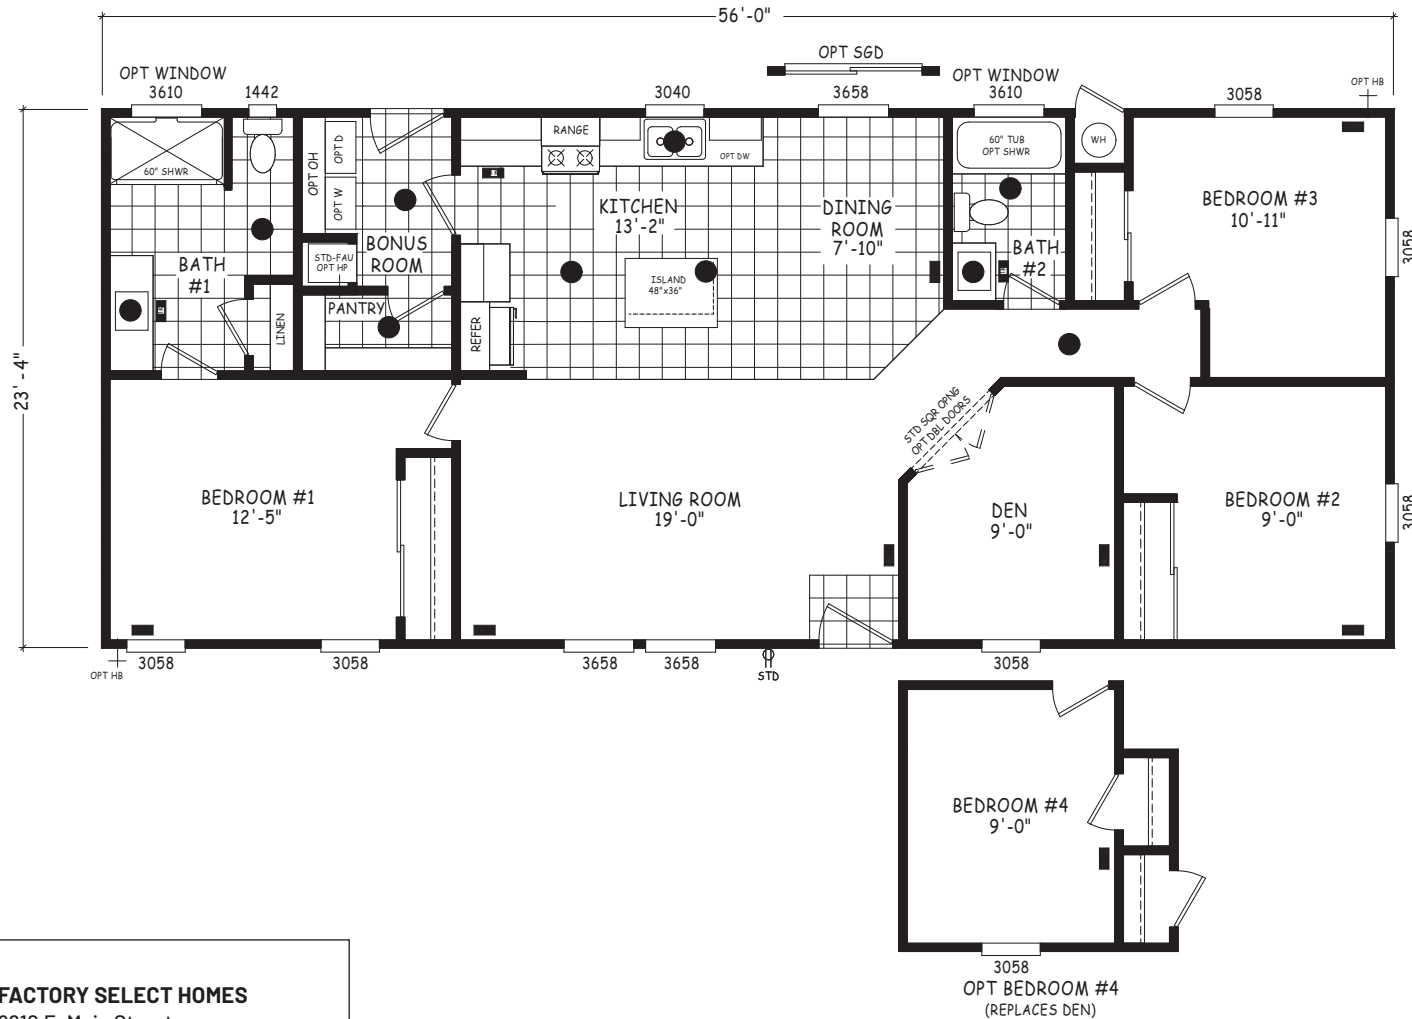

# Lucky Horse

Edge Series

1,307 SQ. FT. (Approximate) 2 Bedroom, 2 Bath

Last Updated: 4-30-24

**FACTORY SELECT HOMES**  
8610 E. Main Street  
Mesa, AZ 85207

**FactorySelectMobileHomes.com | 1-800-670-1464**