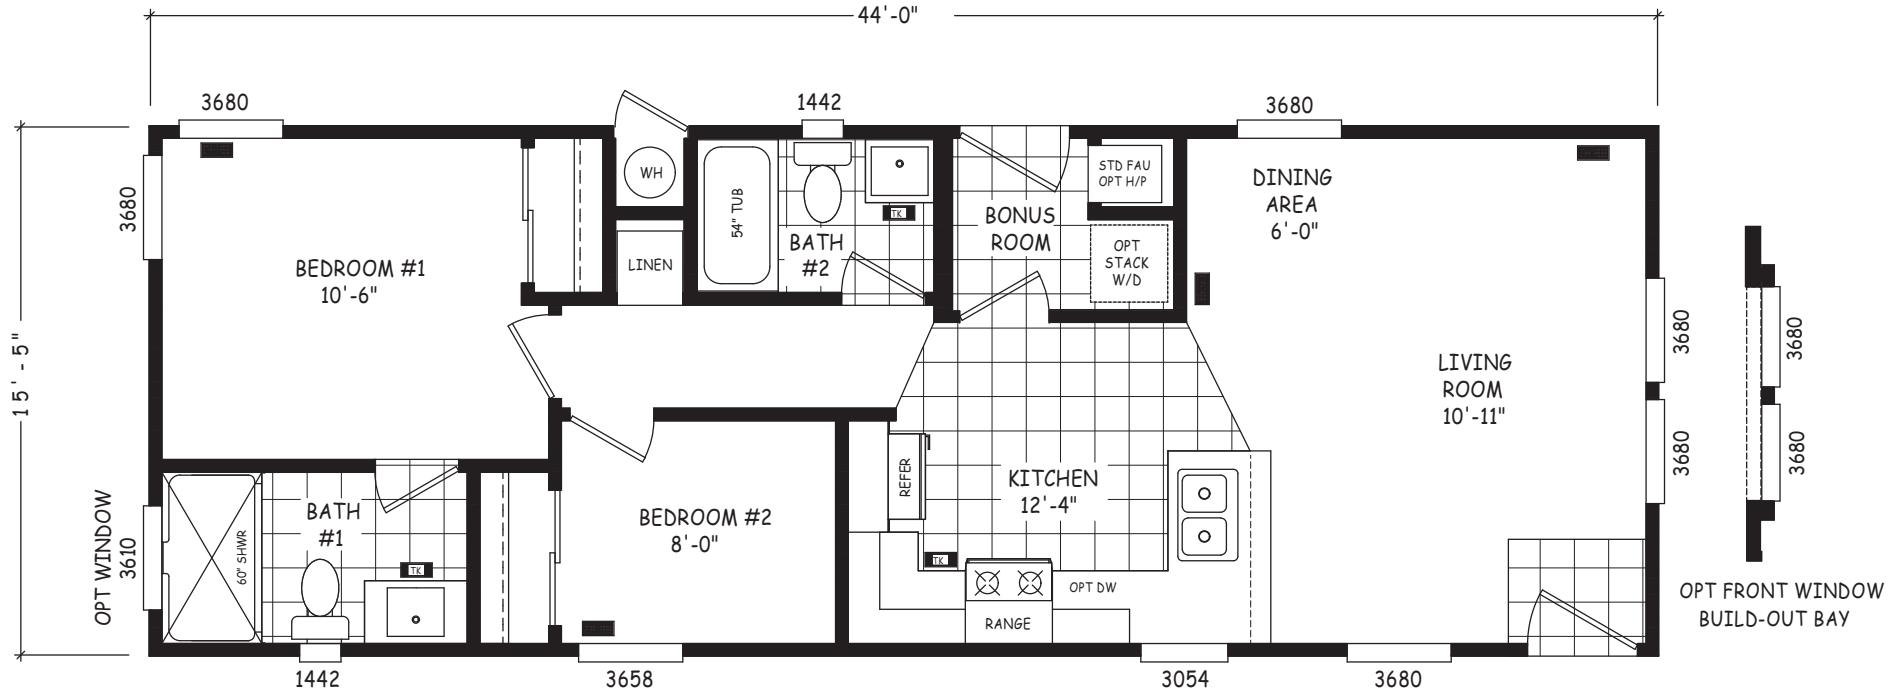

Mackey

Encore Single Wide Series

678 SQ. FT. (Approximate) 2 Bedroom, 2 Bath

Last Updated: 12-8-22

FACTORY SELECT HOMES
8610 E. Main Street
Mesa, AZ 85207

FactorySelectMobileHomes.com | 1-800-670-1464

IMPORTANT: Alta Cima Corp reserves the right to modify, cancel or substitute products or features of this event at any time without prior notice or obligation. Pictures and other promotional materials are representative and may depict or contain floor plans, square footages, elevations, options, upgrades, extra design features, decorations, floor coverings, specialty light fixtures, custom paint and wall coverings, window treatments, landscaping, sound and alarm systems, furnishings, appliances, and other designer/decorator features and amenities that are not included as part of the home and/or may not be available at all locations. Home, pricing and community information is subject to change, and homes to prior sale, at any time without notice or obligation. ©2020 Alta Cima Corp. All rights reserved.