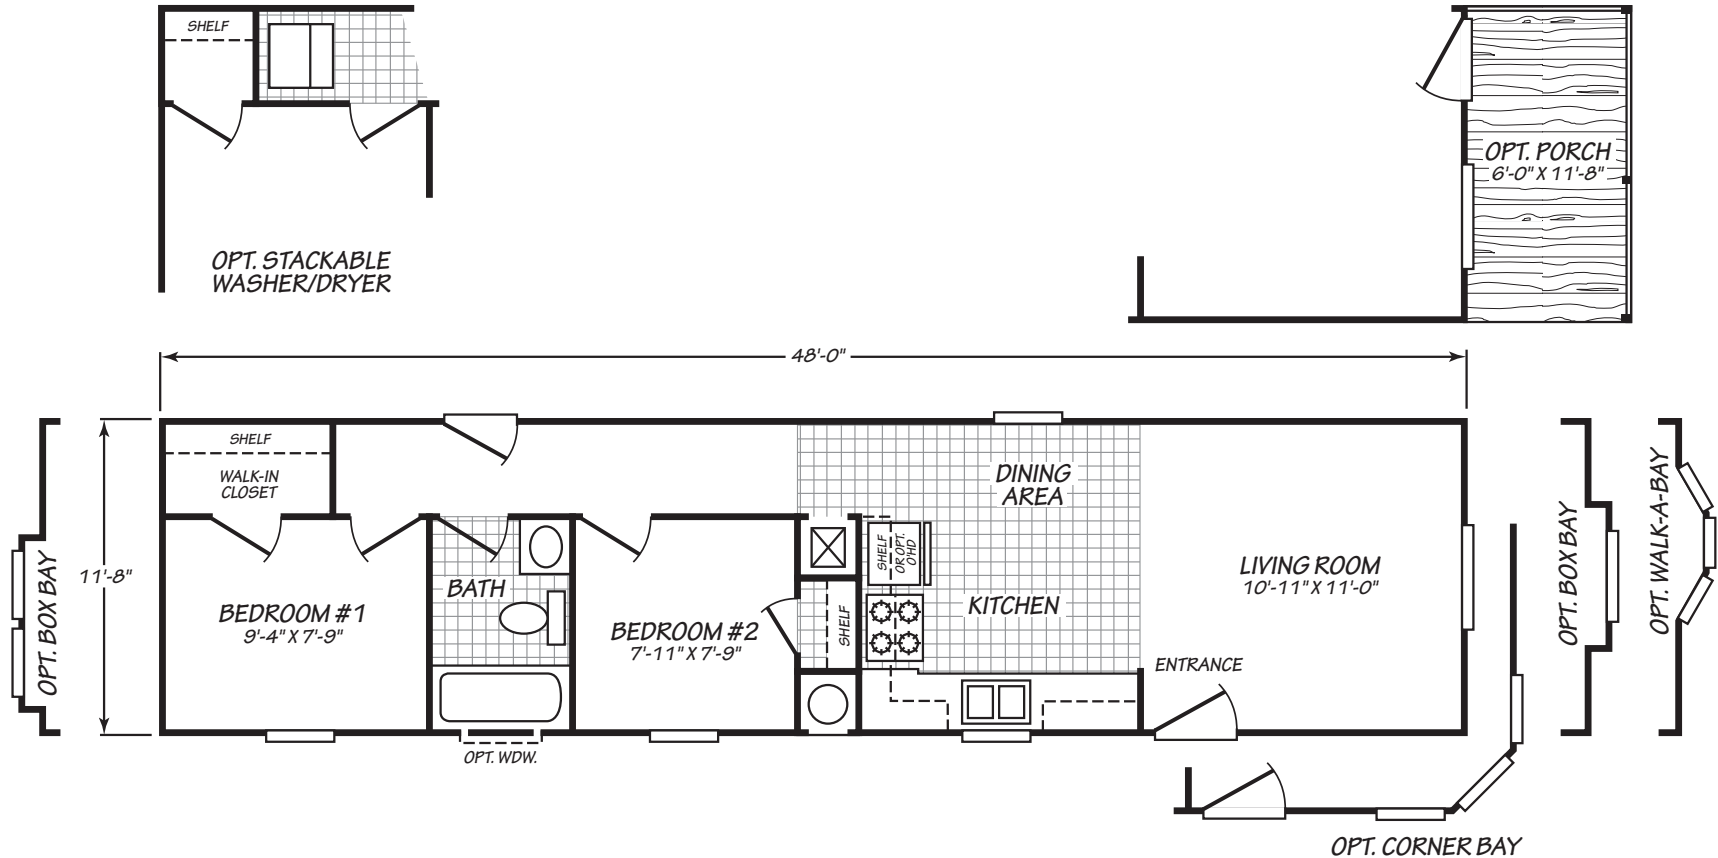

# Magee

Canyon Lake Series

560 SQ. FT. (Approximate) 2 Bedrooms, 1 Baths

Last Updated: 9-26-22

**FACTORY SELECT HOMES**  
8610 E. Main Street  
Mesa, AZ 85207

**FactorySelectMobileHomes.com | 1-800-670-1464**