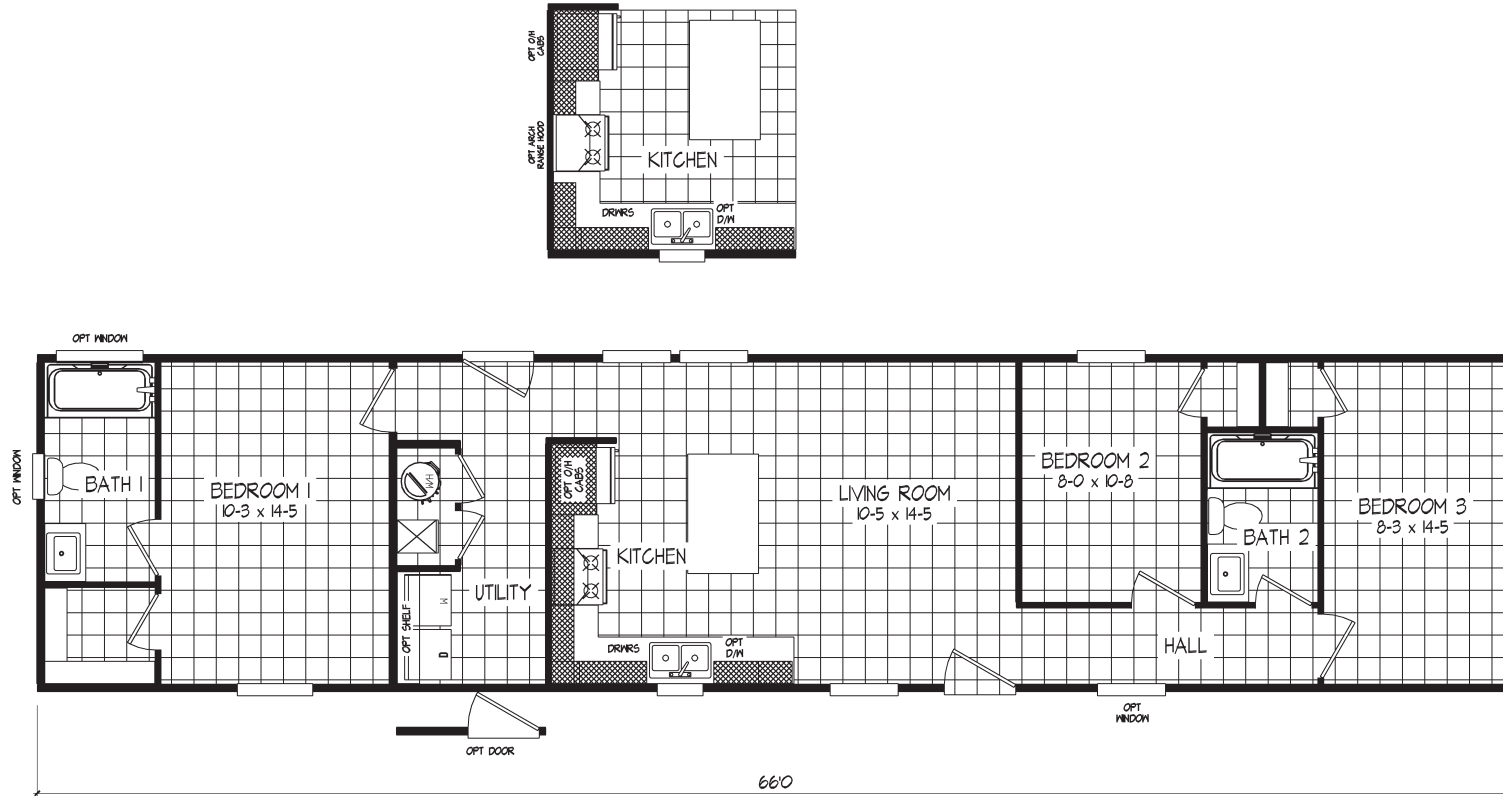

# Marlin

Desert Sky Series

990 SQ. FT. (Approximate) 3 Bedroom, 2 Bath

Last Updated: 5-13-24