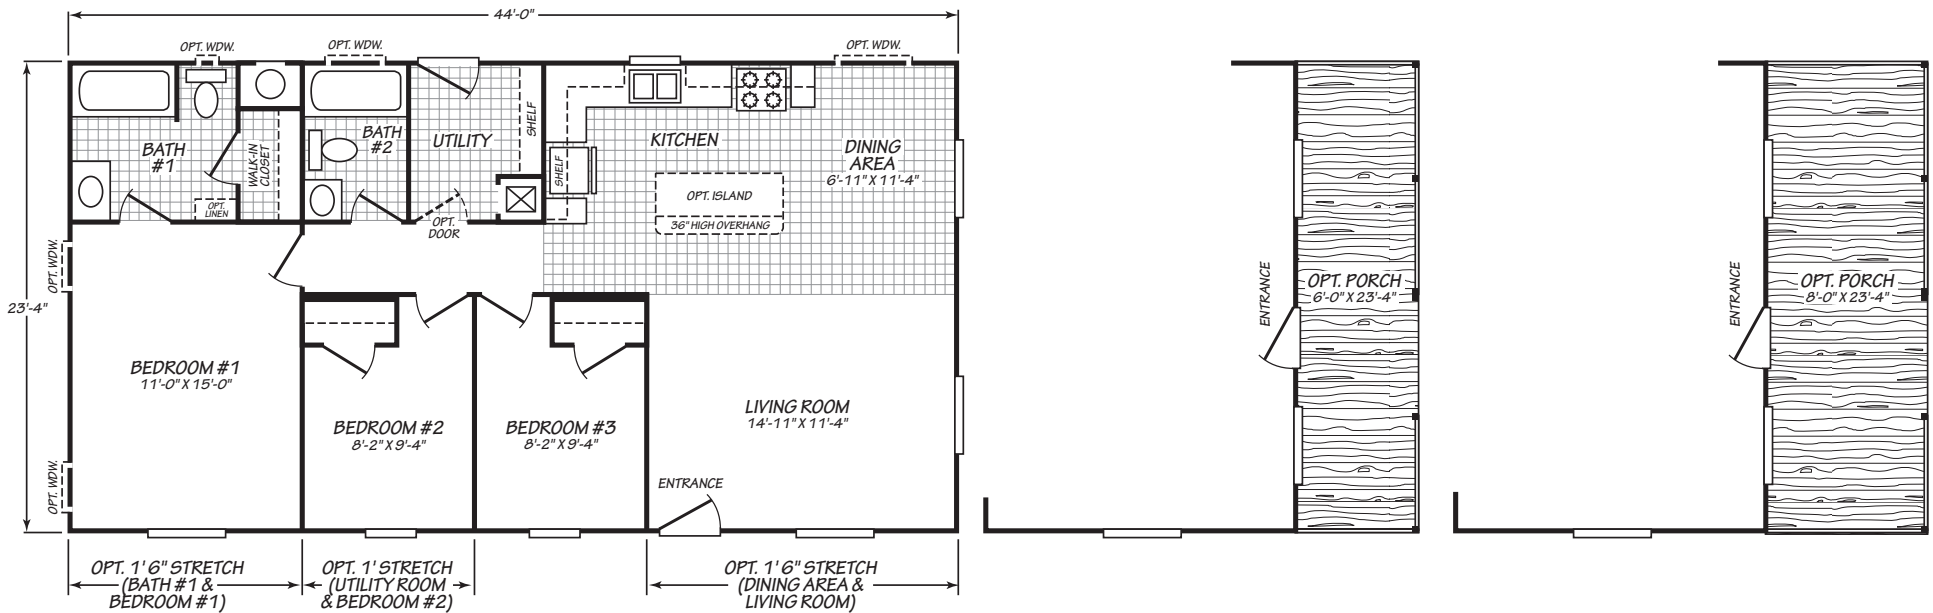

# Maryville

Canyon Lake Series

1,026 SQ. FT. (Approximate) 3 Bedroom, 2 Bath

Last Updated: 7-20-22

**FACTORY SELECT HOMES**

8610 E. Main Street  
Mesa, AZ 85207

**FactorySelectMobileHomes.com | 1-800-670-1464**