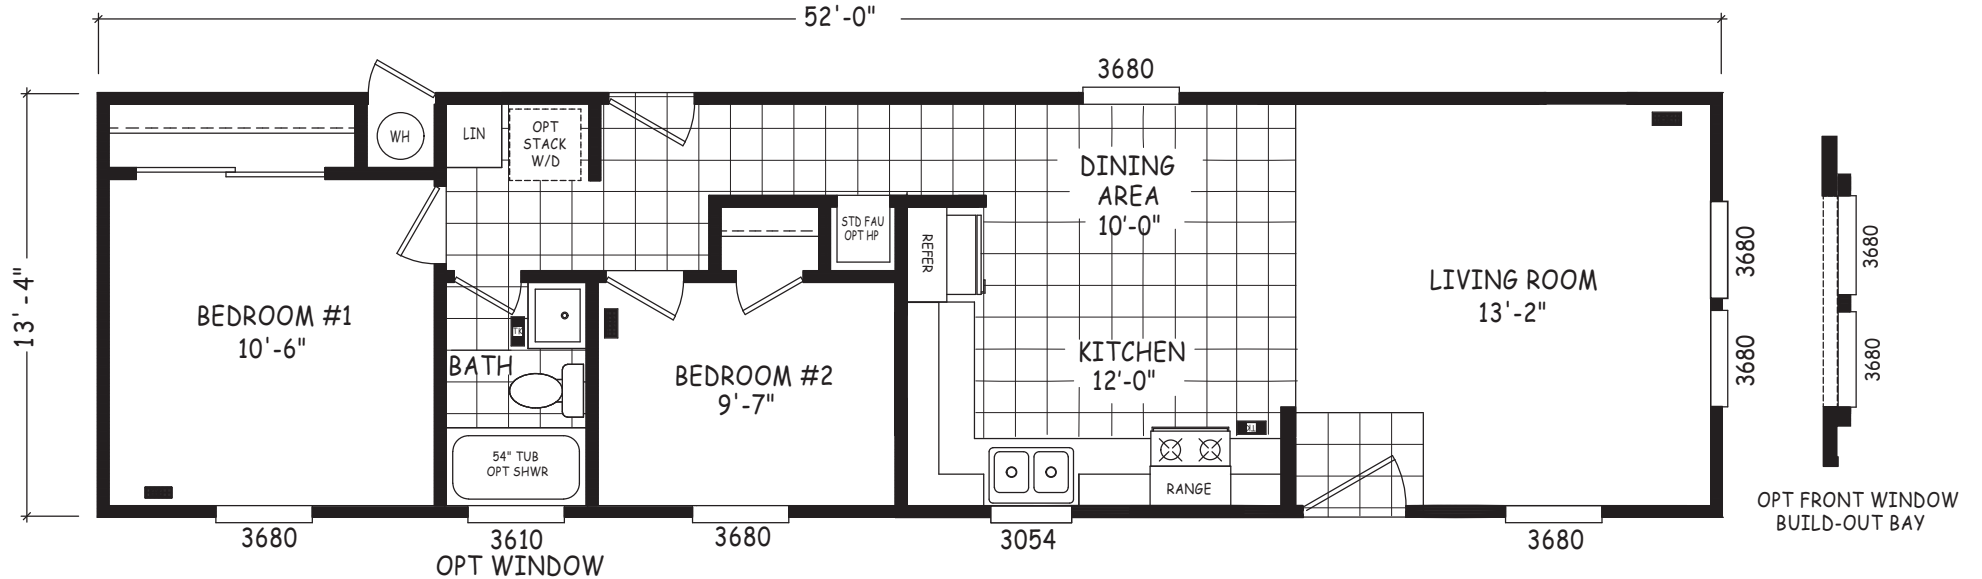

# Melstone

Encore Single Wide Series

694 SQ. FT. (Approximate) 2 Bedroom, 2 Bath

Last Updated: 12-8-22

**FACTORY SELECT HOMES**  
8610 E. Main Street  
Mesa, AZ 85207

**FactorySelectMobileHomes.com | 1-800-670-1464**