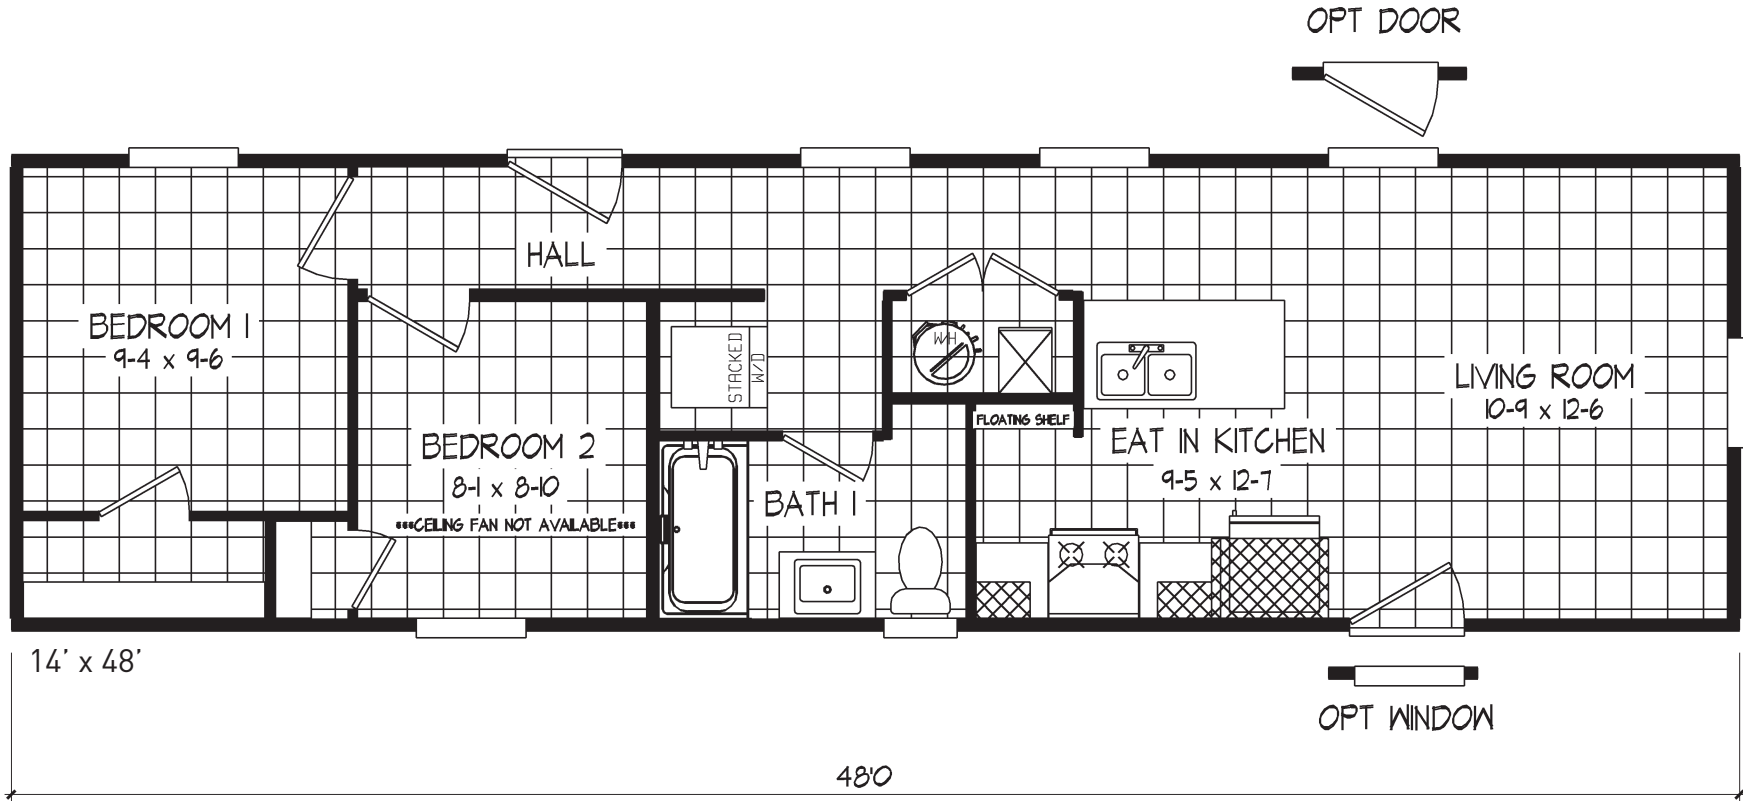

# Mendon

Tempo Series - Single Section

632 SQ. FT. (Approximate) 2 Bedroom, 1 Bath

Last Updated: 9-20-23

Alternate Door Location Available

**FACTORY SELECT HOMES**  
8610 E. Main Street  
Mesa, AZ 85207

**FactorySelectMobileHomes.com | 1-800-670-1464**