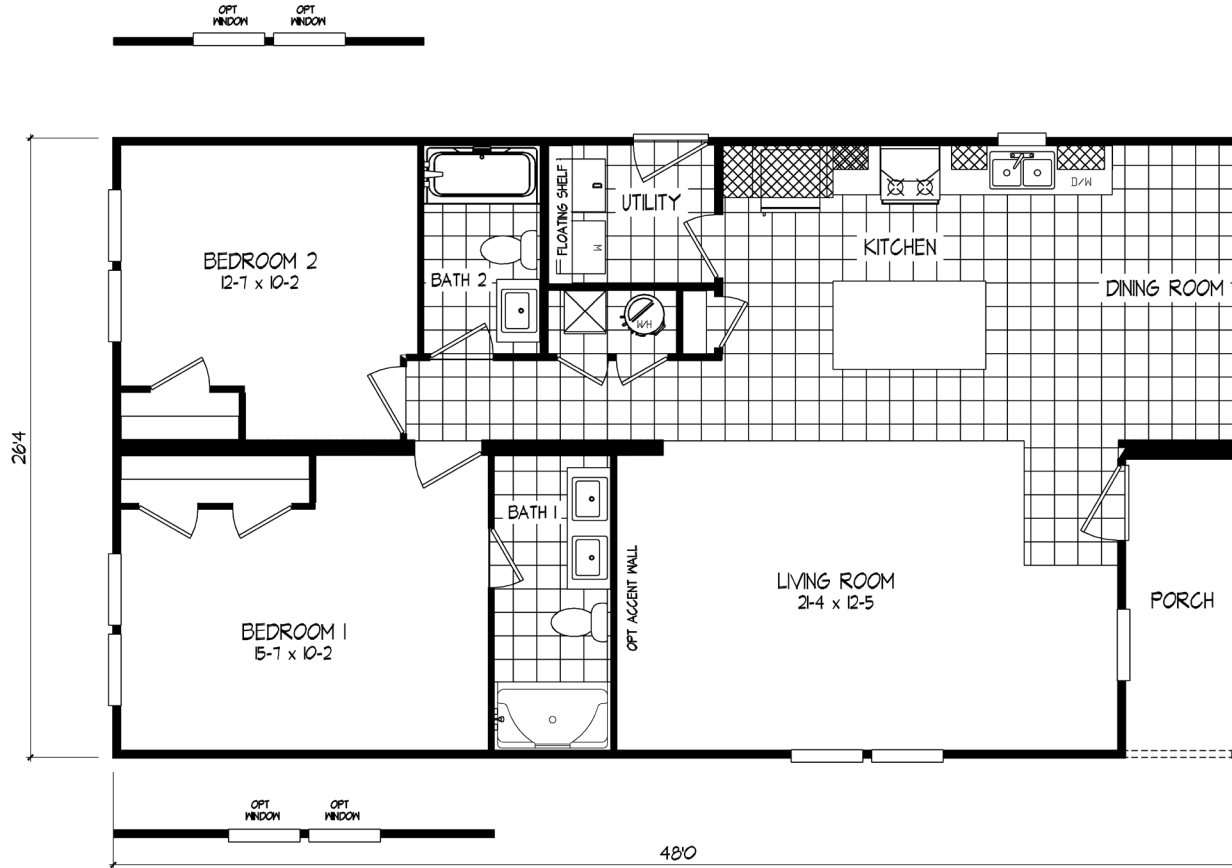

# Merrick

Tempo Porch Series - Multi Section

1198 SQ. FT. (Approximate) 2 Bedroom, 2 Bath

Last Updated: 2-25-25

**FACTORY SELECT HOMES**  
8610 E. Main Street  
Mesa, AZ 85207

**FactorySelectMobileHomes.com | 1-800-670-1464**