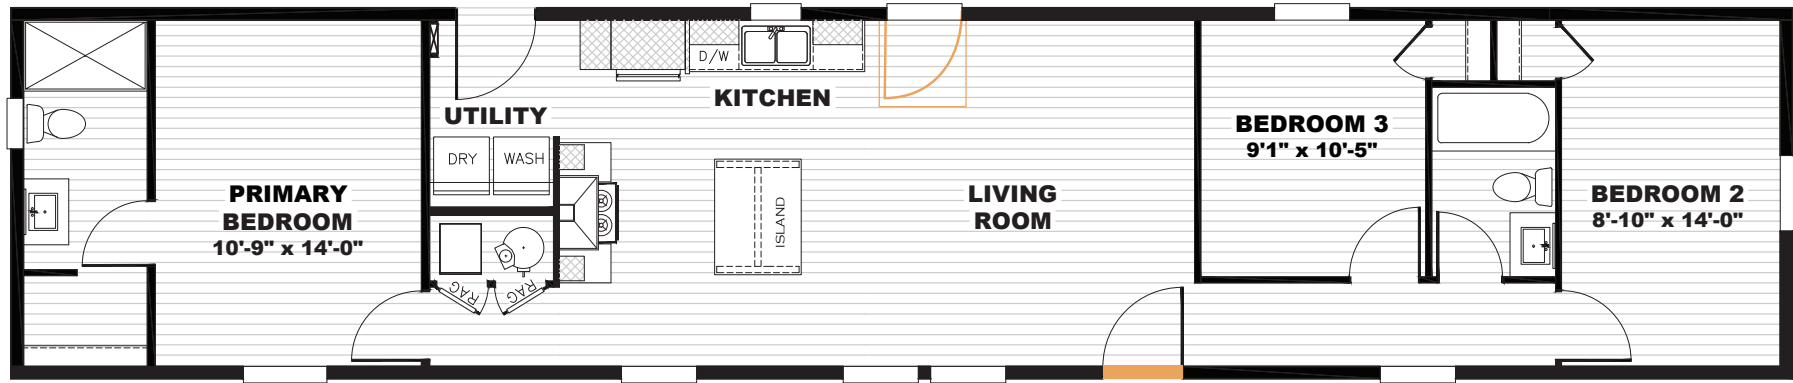

Milo

Tempo Series - Single Section

1,080 SQ. FT. (Approximate) 3 Bedroom, 2 Bath

Last Updated: 7-10-23

16' x 72'

Alternate Door Location Available

FACTORY SELECT HOMES
8610 E. Main Street
Mesa, AZ 85207

FactorySelectMobileHomes.com | 1-800-670-1464