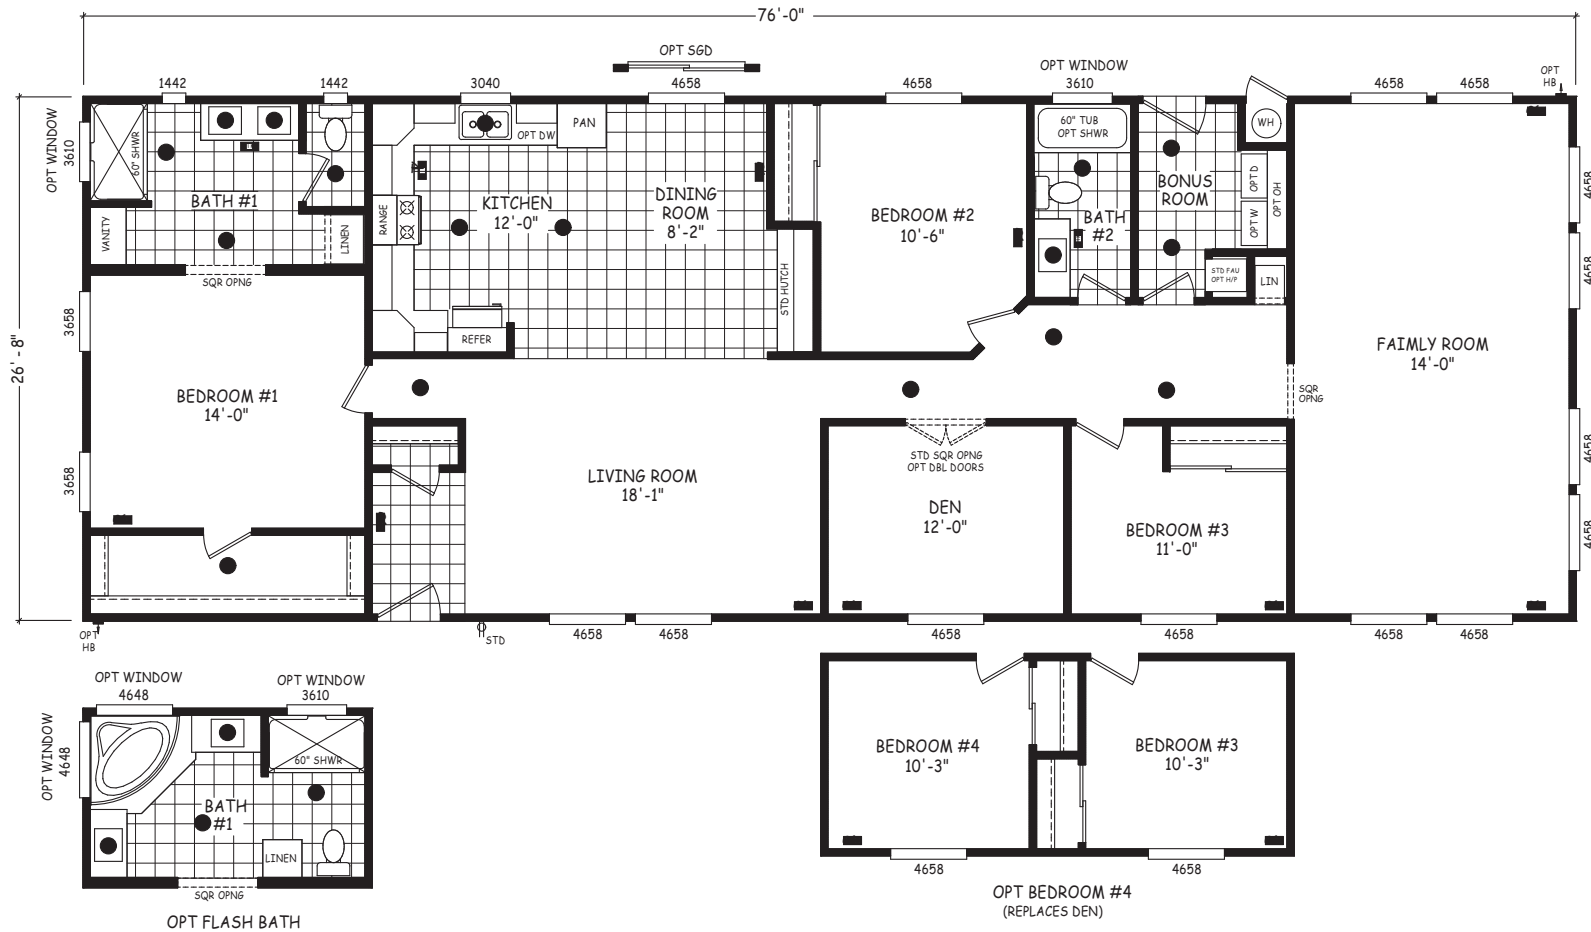

Murraydale

Edge Series

2,027 SQ. FT. (Approximate) 4 Bedroom, 2 Bath

Last Updated: 1-19-24

FACTORY SELECT HOMES
8610 E. Main Street
Mesa, AZ 85207

FactorySelectMobileHomes.com | 1-800-670-1464

IMPORTANT: Alta Cima Corp reserves the right to modify, cancel or substitute products or features of this event at any time without prior notice or obligation. Pictures and other promotional materials are representative and may depict or contain floor plans, square footages, elevations, options, upgrades, extra design features, decorations, floor coverings, specialty light fixtures, custom paint and wall coverings, window treatments, landscaping, sound and alarm systems, furnishings, appliances, and other designer/decorator features and amenities that are not included as part of the home and/or may not be available at all locations. Home, pricing and community information is subject to change, and homes to prior sale, at any time without notice or obligation. ©2020 Alta Cima Corp. All rights reserved.