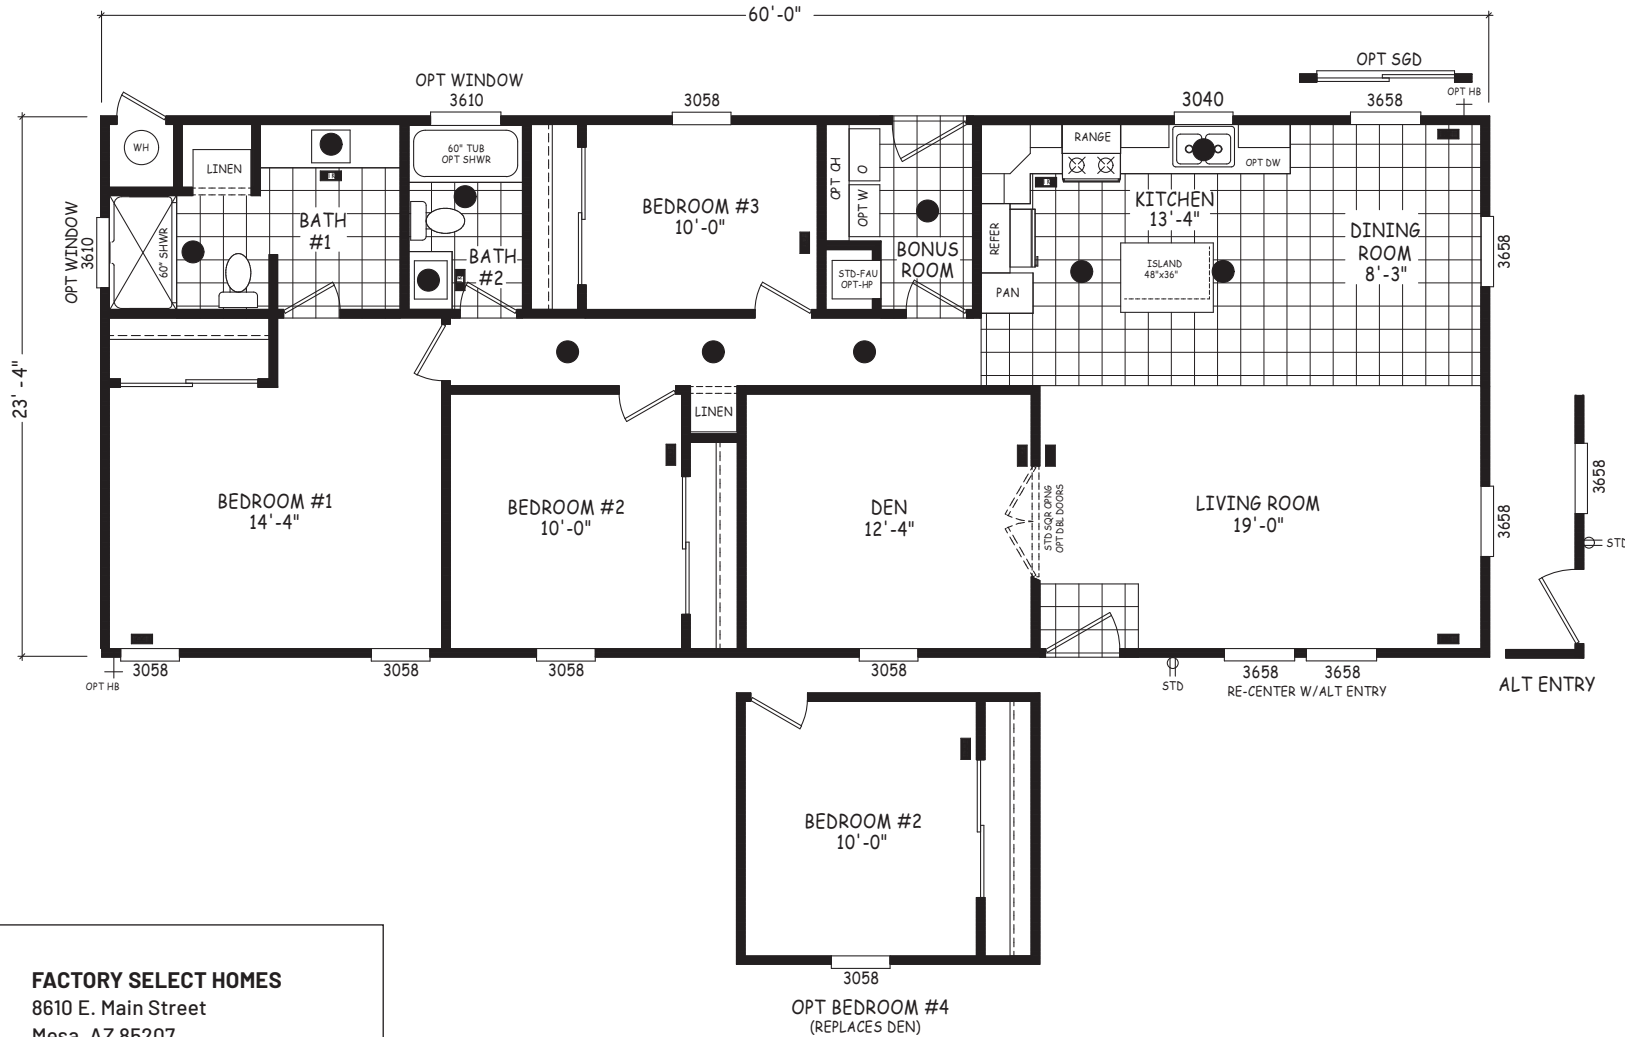

# Nighthawk

Edge Series

1,400 SQ. FT. (Approximate) 3 Bedroom, 2 Bath

Last Updated: 4-30-24

**FACTORY SELECT HOMES**  
8610 E. Main Street  
Mesa, AZ 85207

**FactorySelectMobileHomes.com | 1-800-670-1464**