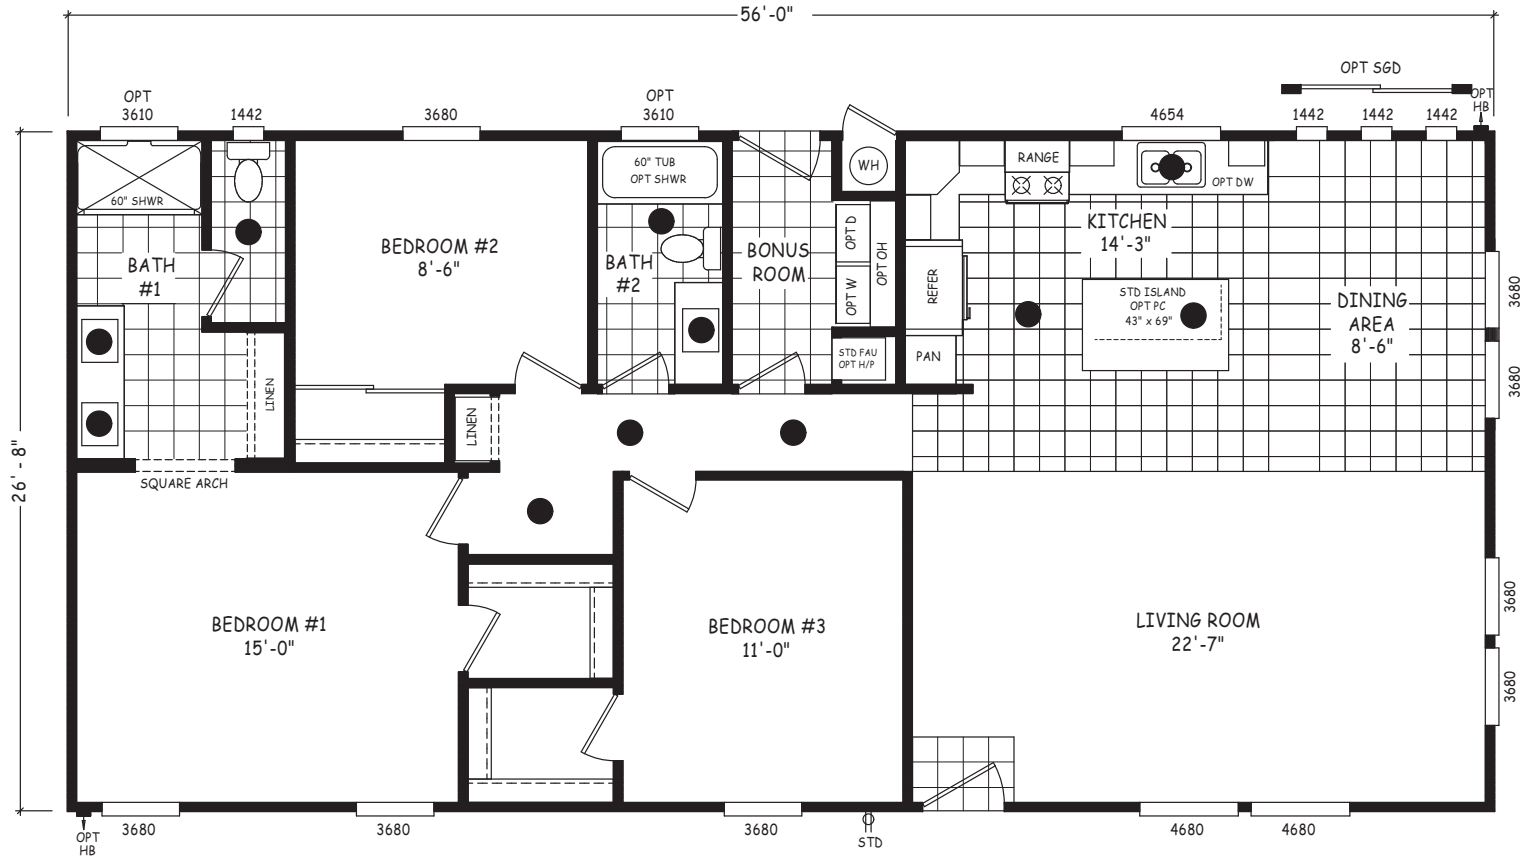

Oak Grove

Edge Series

1,494 SQ. FT. (Approximate) 3 Bedroom, 2 Bath

Last Updated: 7-24-24

FACTORY SELECT HOMES
8610 E. Main Street
Mesa, AZ 85207

FactorySelectMobileHomes.com | 1-800-670-1464

IMPORTANT: Alta Cima Corp reserves the right to modify, cancel or substitute products or features of this event at any time without prior notice or obligation. Pictures and other promotional materials are representative and may depict or contain floor plans, square footages, elevations, options, upgrades, extra design features, decorations, floor coverings, specialty light fixtures, custom paint and wall coverings, window treatments, landscaping, sound and alarm systems, furnishings, appliances, and other designer/decorator features and amenities that are not included as part of the home and/or may not be available at all locations. Home, pricing and community information is subject to change, and homes to prior sale, at any time without notice or obligation. ©2020 Alta Cima Corp. All rights reserved.