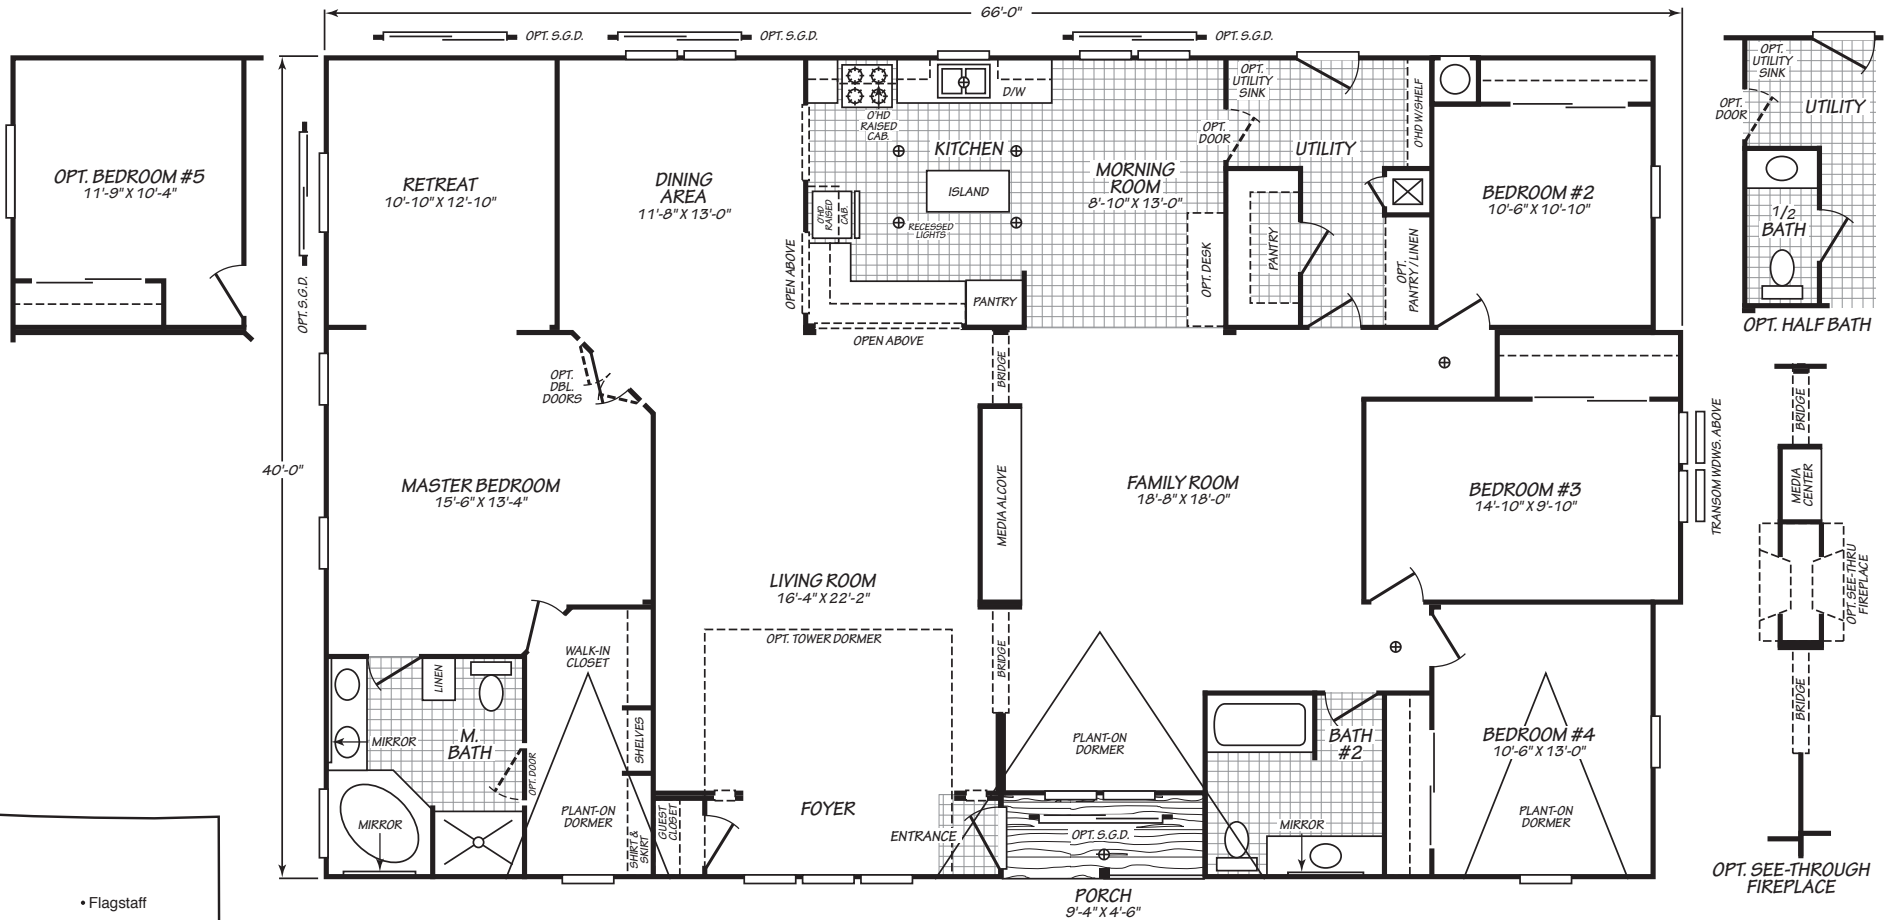

# Pantano

Vogue II Series

# Factory Select Homes

4 Bedrooms, 2 Baths  
Approx. 2,543 Sq. Ft.

Last Updated: 8-16-19

• Flagstaff

Mesa

**Factory Select Homes**  
8610 E. Main Street  
Mesa, Arizona 85207

I authorize Factory Select Homes to build my house, per this plan.