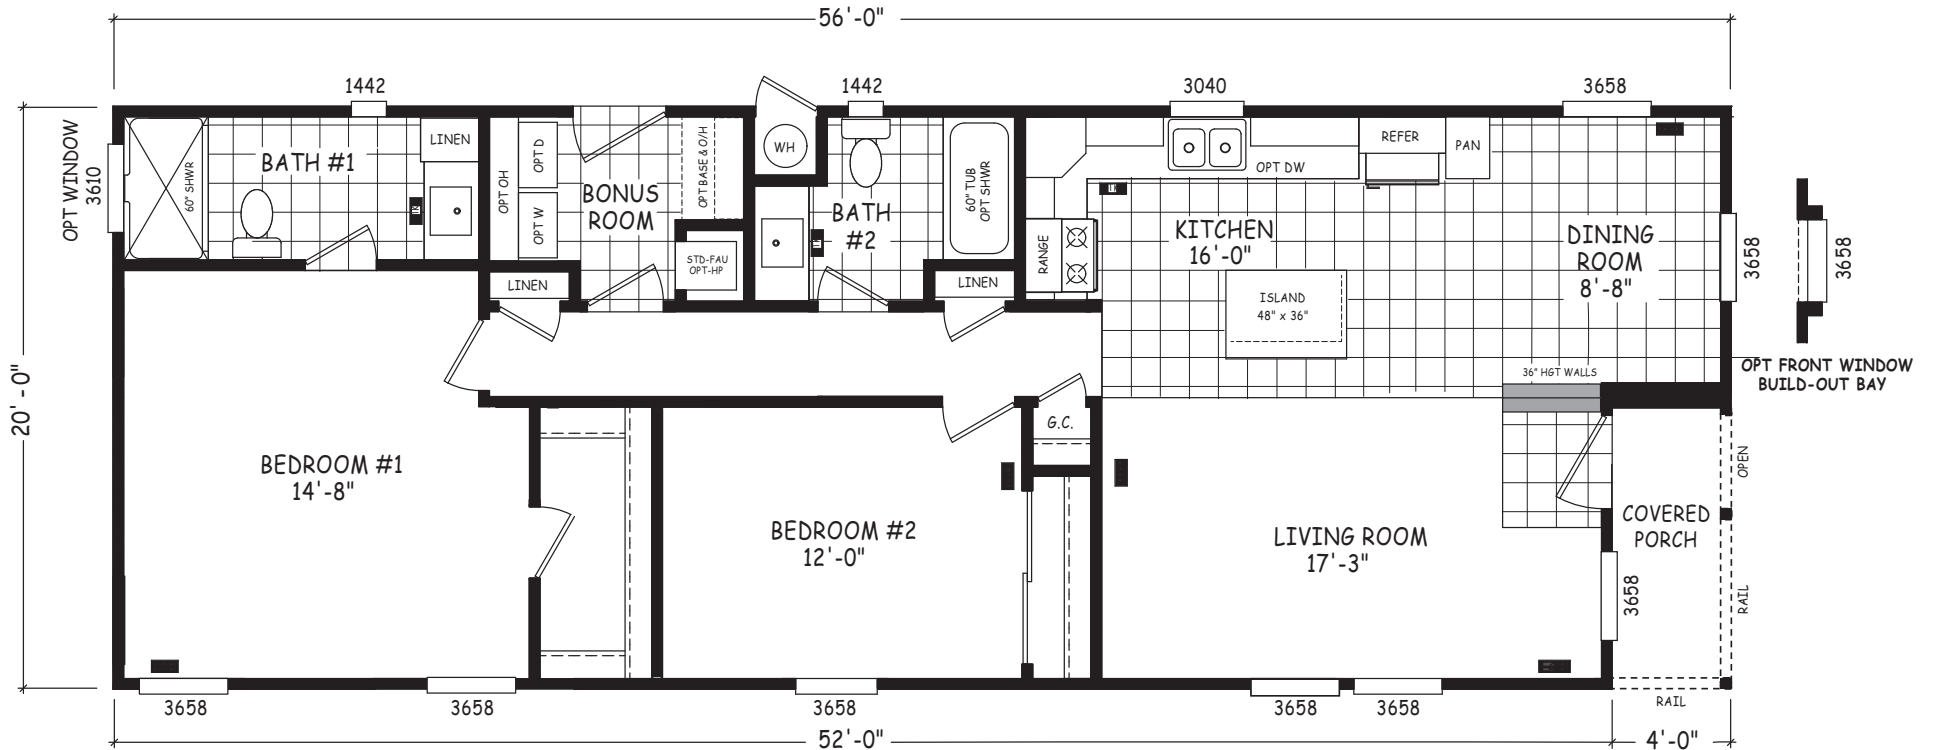

Perrow

Edge Series

1,120 SQ. FT. (Approximate) 2 Bedroom, 2 Bath

Last Updated: 8-22-22

FACTORY SELECT HOMES
 8610 E. Main Street
 Mesa, AZ 85207

FactorySelectMobileHomes.com | 1-800-670-1464

IMPORTANT: Alta Cima Corp reserves the right to modify, cancel or substitute products or features of this event at any time without prior notice or obligation. Pictures and other promotional materials are representative and may depict or contain floor plans, square footages, elevations, options, upgrades, extra design features, decorations, floor coverings, specialty light fixtures, custom paint and wall coverings, window treatments, landscaping, sound and alarm systems, furnishings, appliances, and other designer/decorator features and amenities that are not included as part of the home and/or may not be available at all locations. Home, pricing and community information is subject to change, and homes to prior sale, at any time without notice or obligation. ©2020 Alta Cima Corp. All rights reserved.