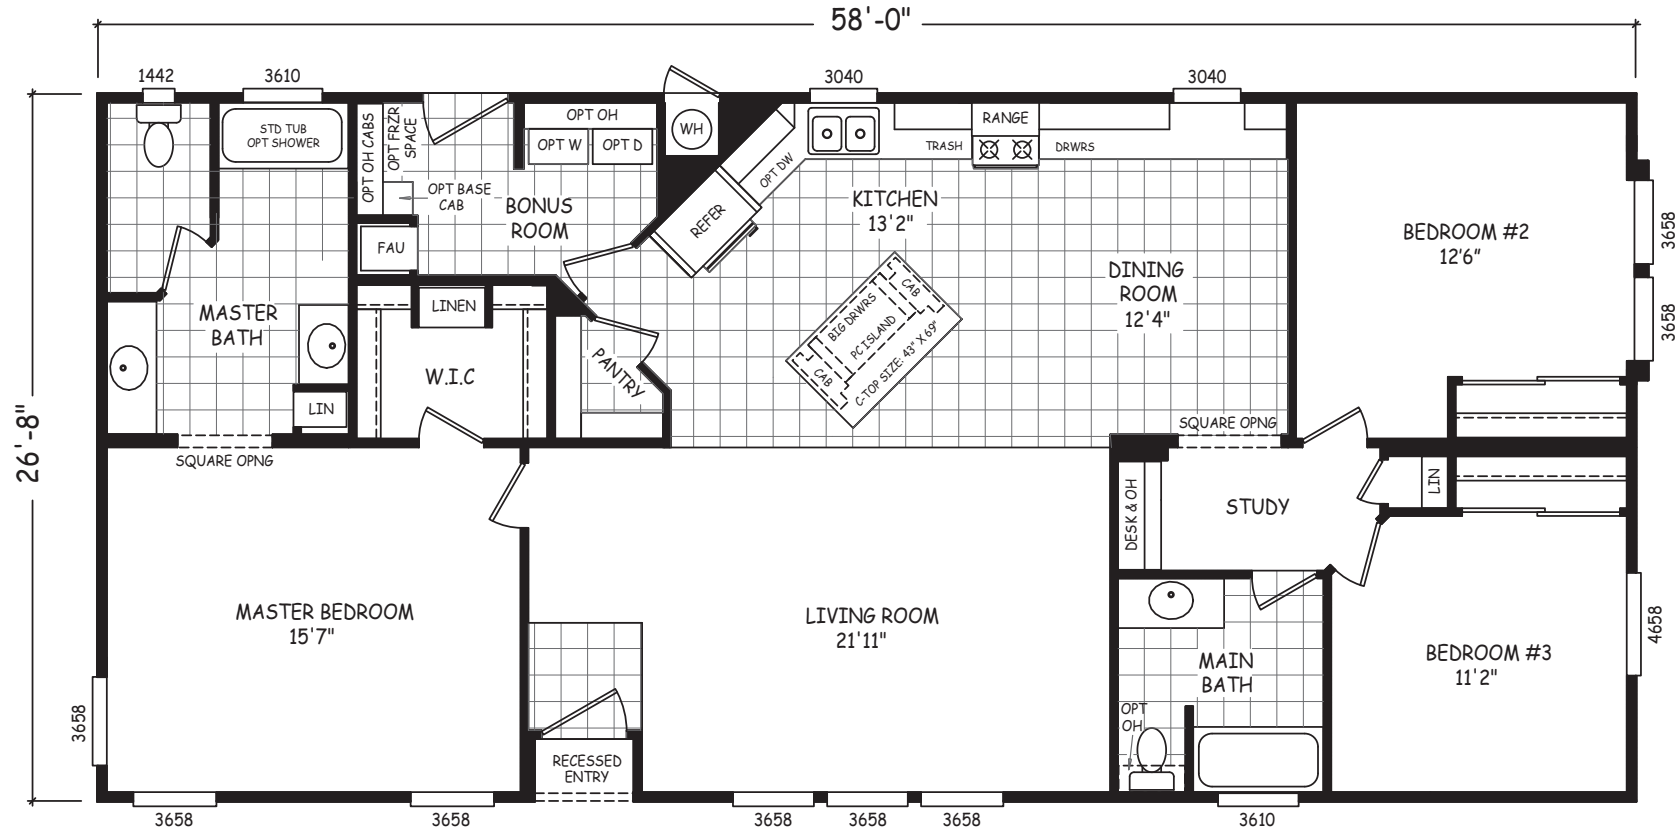

Pinopolis

Sedona Ridge Classic Series

1,547 SQ. FT. (Approximate) 3 Bedroom, 2 Bath

Last Updated: 2-2-23

FACTORY SELECT HOMES

8610 E. Main Street
Mesa, AZ 85207

FactorySelectMobileHomes.com | 1-800-670-1464