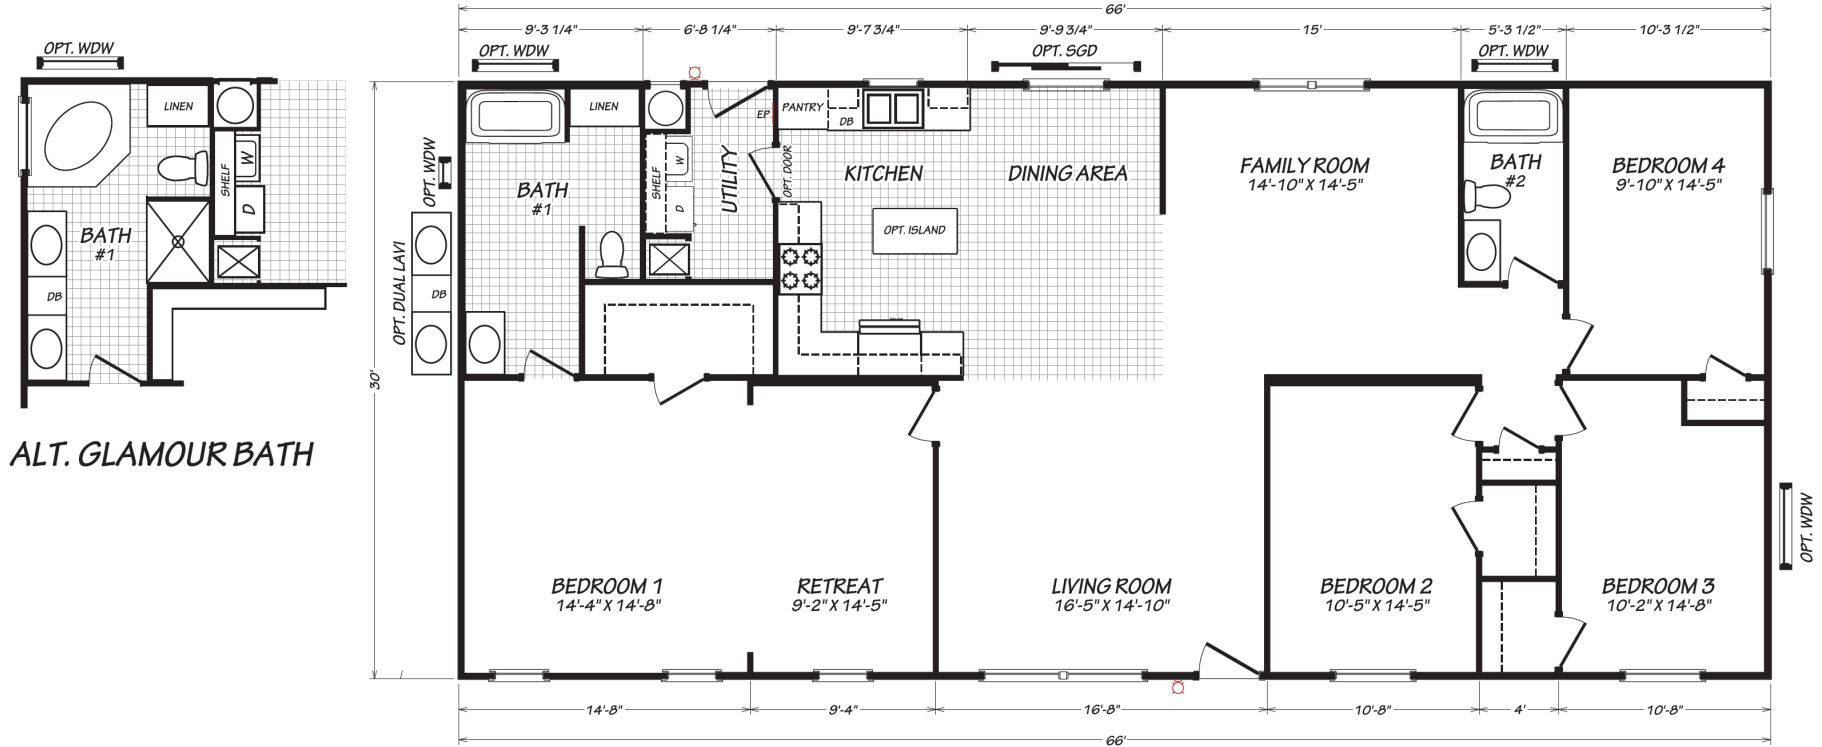

# Portale

Canyon Lake Series

1,980 SQ. FT. (Approximate) 4 Bedrooms, 2 Baths

Last Updated: 6-9-22

**FACTORY SELECT HOMES**  
8610 E. Main Street  
Mesa, AZ 85207

[FactorySelectMobileHomes.com](http://FactorySelectMobileHomes.com) | 1-800-670-1464