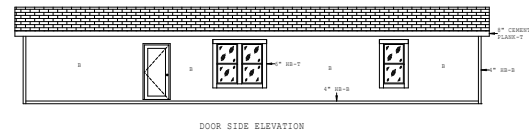

# Rango

Liberty Series

1,493 SQ. FT. (Approximate) 3 Bedroom, 2 Bath

Last Updated: 11-13-25

**FACTORY SELECT HOMES**  
8610 E. Main Street  
Mesa, AZ 85207

**FactorySelectMobileHomes.com | 1-800-670-1464**