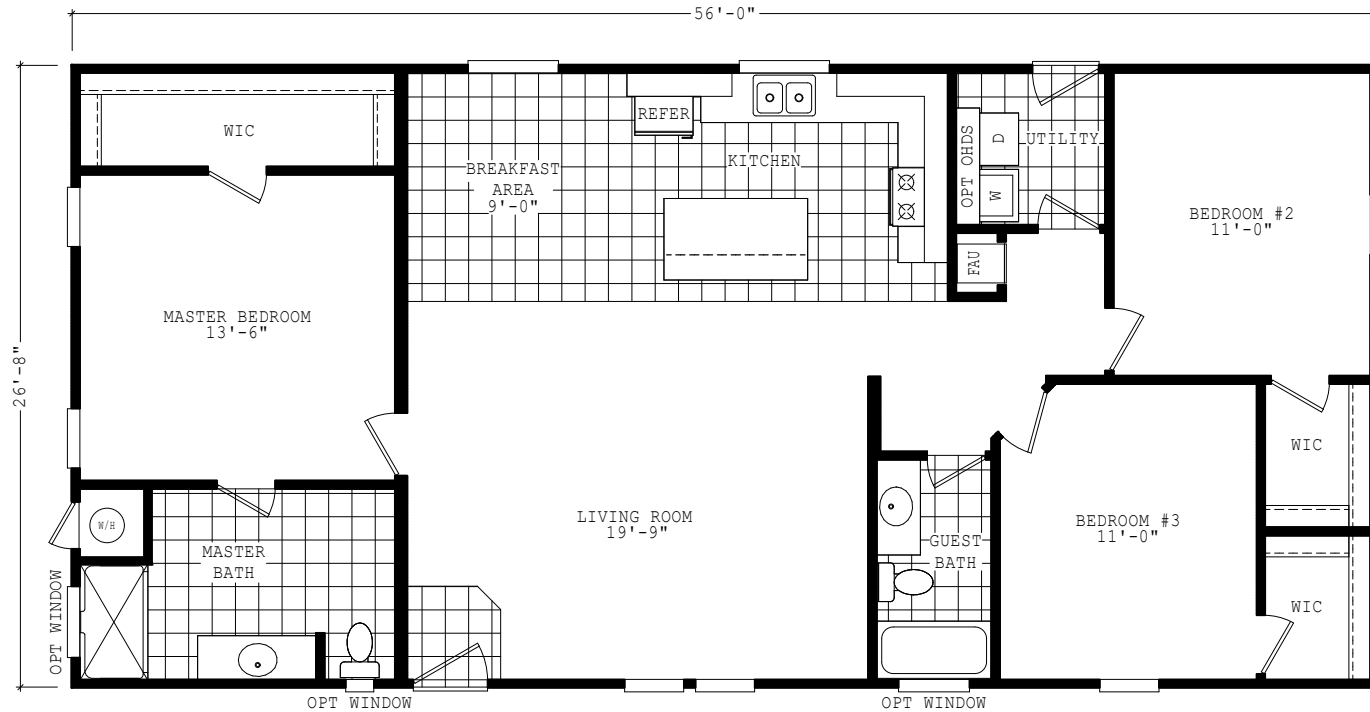

# Rango

Liberty Series

1,493 SQ. FT. (Approximate) 3 Bedroom, 2 Bath

Last Updated: 11-13-25

**FACTORY SELECT HOMES**  
8610 E. Main Street  
Mesa, AZ 85207

**FactorySelectMobileHomes.com | 1-800-670-1464**