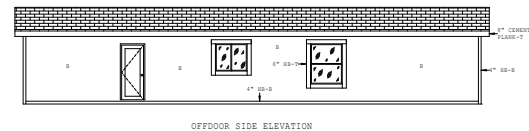

# Rango

Liberty Series

1,493 SQ. FT. (Approximate) 3 Bedroom, 2 Bath

Last Updated: 11-13-25

**FACTORY SELECT HOMES**  
8610 E. Main Street  
Mesa, AZ 85207

**FactorySelectMobileHomes.com | 1-800-670-1464**