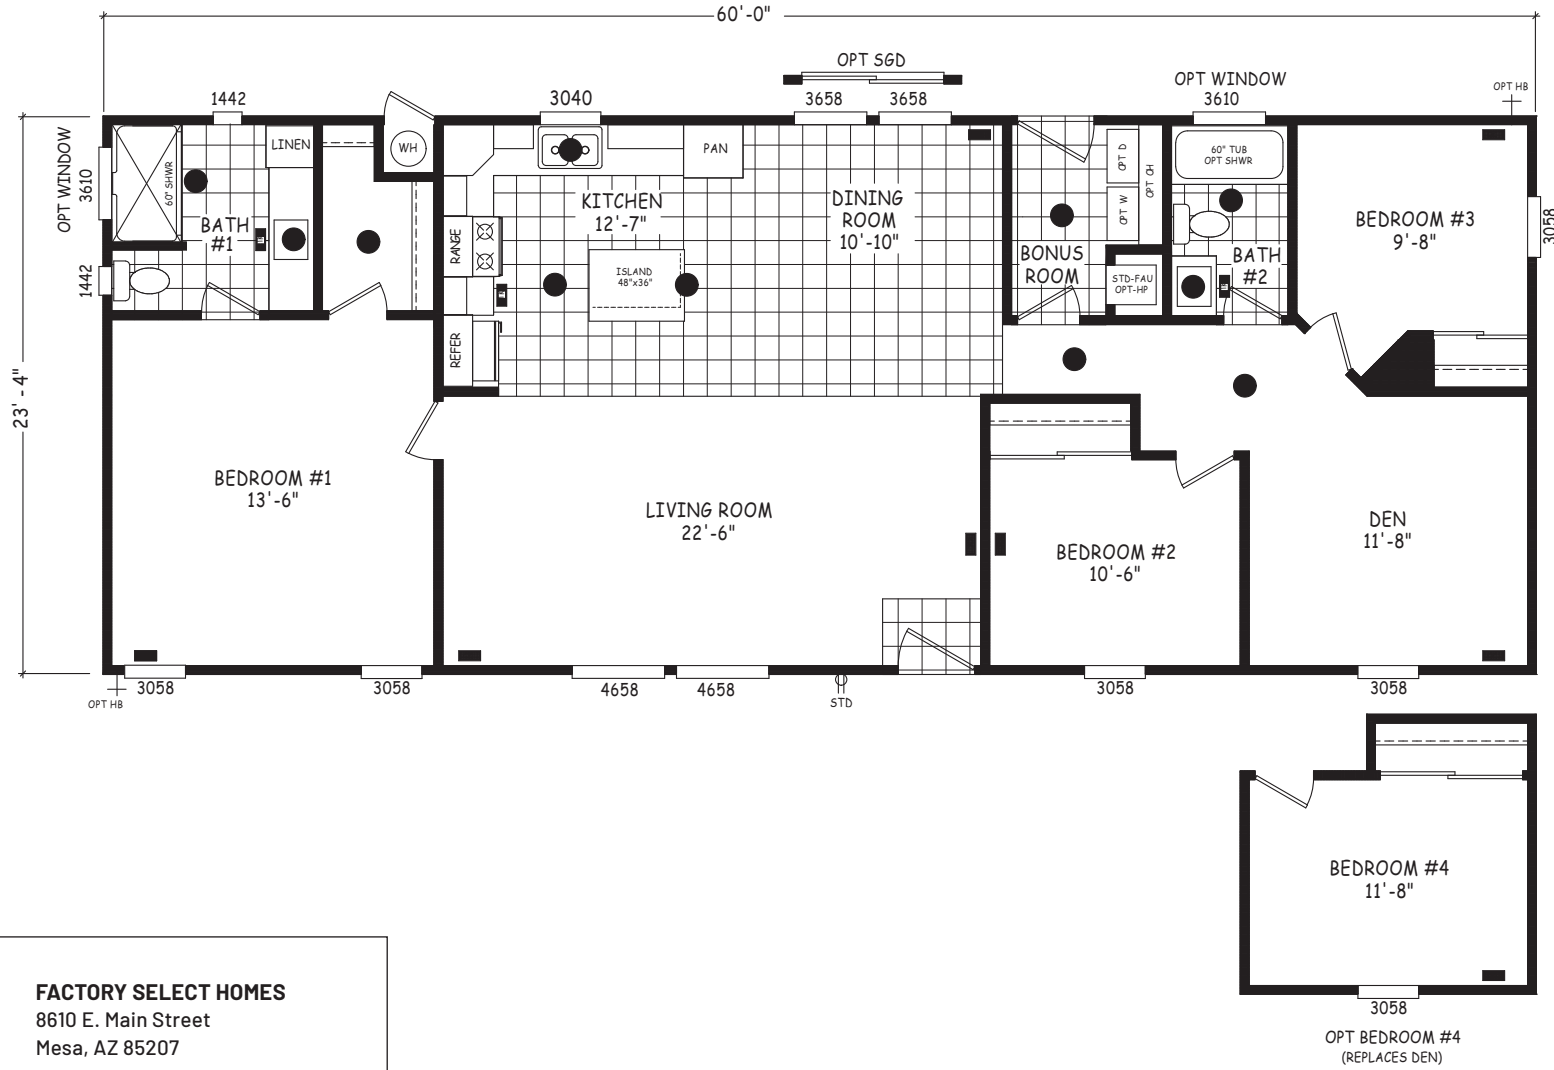

Red Dog

Edge Series

1,400 SQ. FT. (Approximate) 3 Bedroom, 2 Bath

Last Updated: 4-30-24

FACTORY SELECT HOMES
8610 E. Main Street
Mesa, AZ 85207

FactorySelectMobileHomes.com | 1-800-670-1464

IMPORTANT: Alta Cima Corp reserves the right to modify, cancel or substitute products or features of this event at any time without prior notice or obligation. Pictures and other promotional materials are representative and may depict or contain floor plans, square footages, elevations, options, upgrades, extra design features, decorations, floor coverings, specialty light fixtures, custom paint and wall coverings, window treatments, landscaping, sound and alarm systems, furnishings, appliances, and other designer/decorator features and amenities that are not included as part of the home and/or may not be available at all locations. Home, pricing and community information is subject to change, and homes to prior sale, at any time without notice or obligation. ©2020 Alta Cima Corp. All rights reserved.