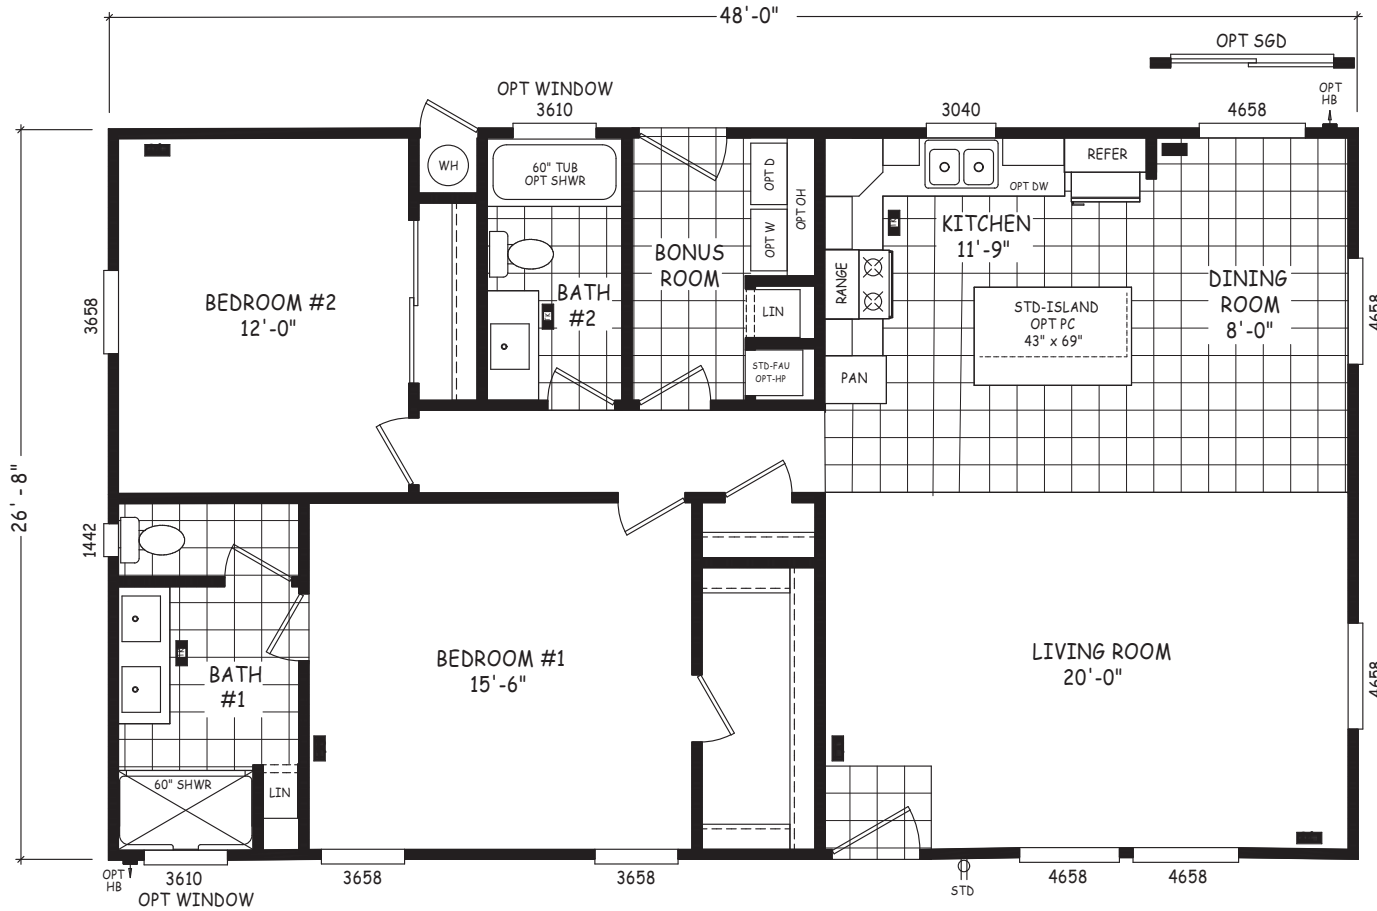

Reflection

Edge Series

1,280 SQ. FT. (Approximate) 2 Bedroom, 2 Bath

Last Updated: 8-22-22

FACTORY SELECT HOMES
8610 E. Main Street
Mesa, AZ 85207

FactorySelectMobileHomes.com | 1-800-670-1464

IMPORTANT: Alta Cima Corp reserves the right to modify, cancel or substitute products or features of this event at any time without prior notice or obligation. Pictures and other promotional materials are representative and may depict or contain floor plans, square footages, elevations, options, upgrades, extra design features, decorations, floor coverings, specialty light fixtures, custom paint and wall coverings, window treatments, landscaping, sound and alarm systems, furnishings, appliances, and other designer/decorator features and amenities that are not included as part of the home and/or may not be available at all locations. Home, pricing and community information is subject to change, and homes to prior sale, at any time without notice or obligation. ©2020 Alta Cima Corp. All rights reserved.