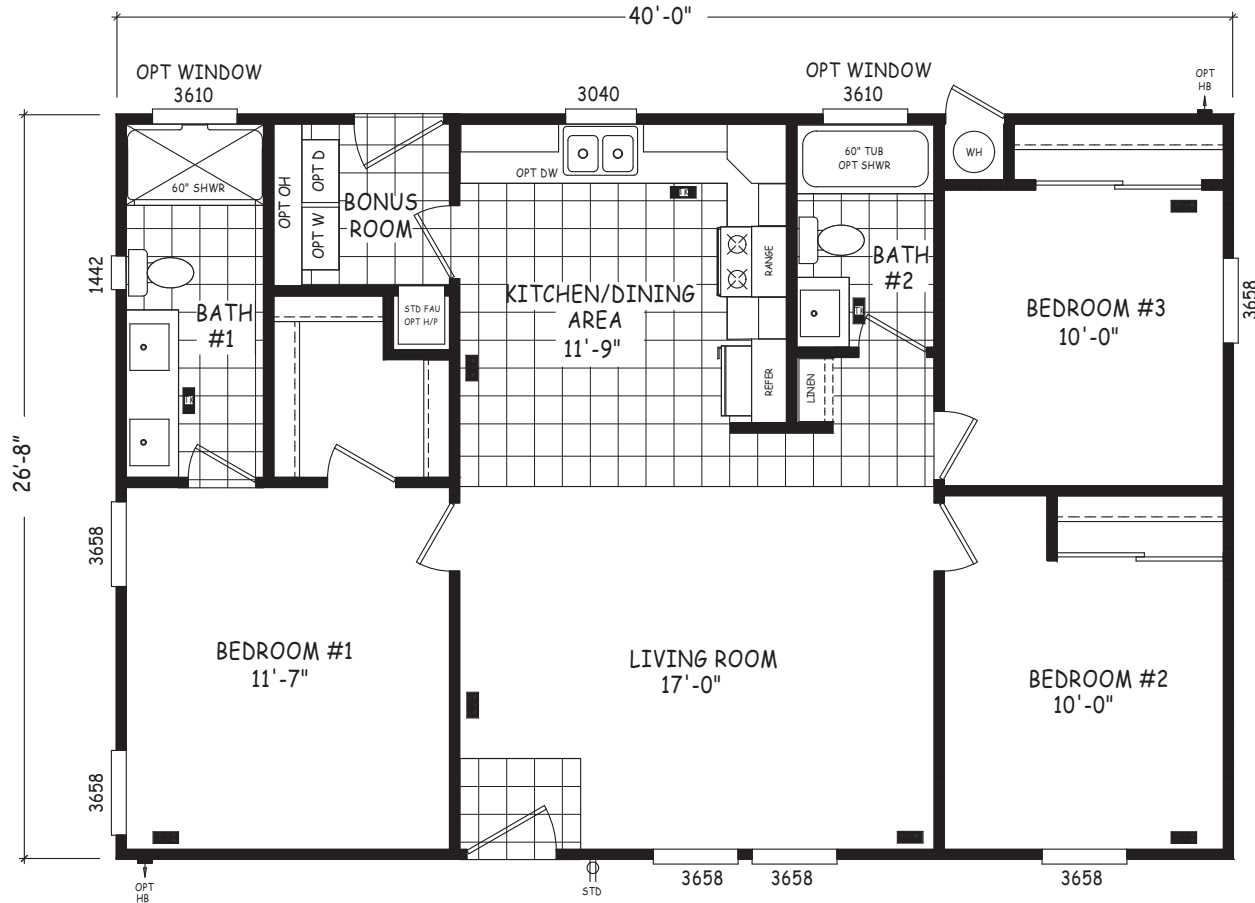

# Rhinehart

Edge Series

1,067 SQ. FT. (Approximate) 3 Bedroom, 2 Bath

Last Updated: 8-22-22

**FACTORY SELECT HOMES**  
8610 E. Main Street  
Mesa, AZ 85207

**FactorySelectMobileHomes.com | 1-800-670-1464**