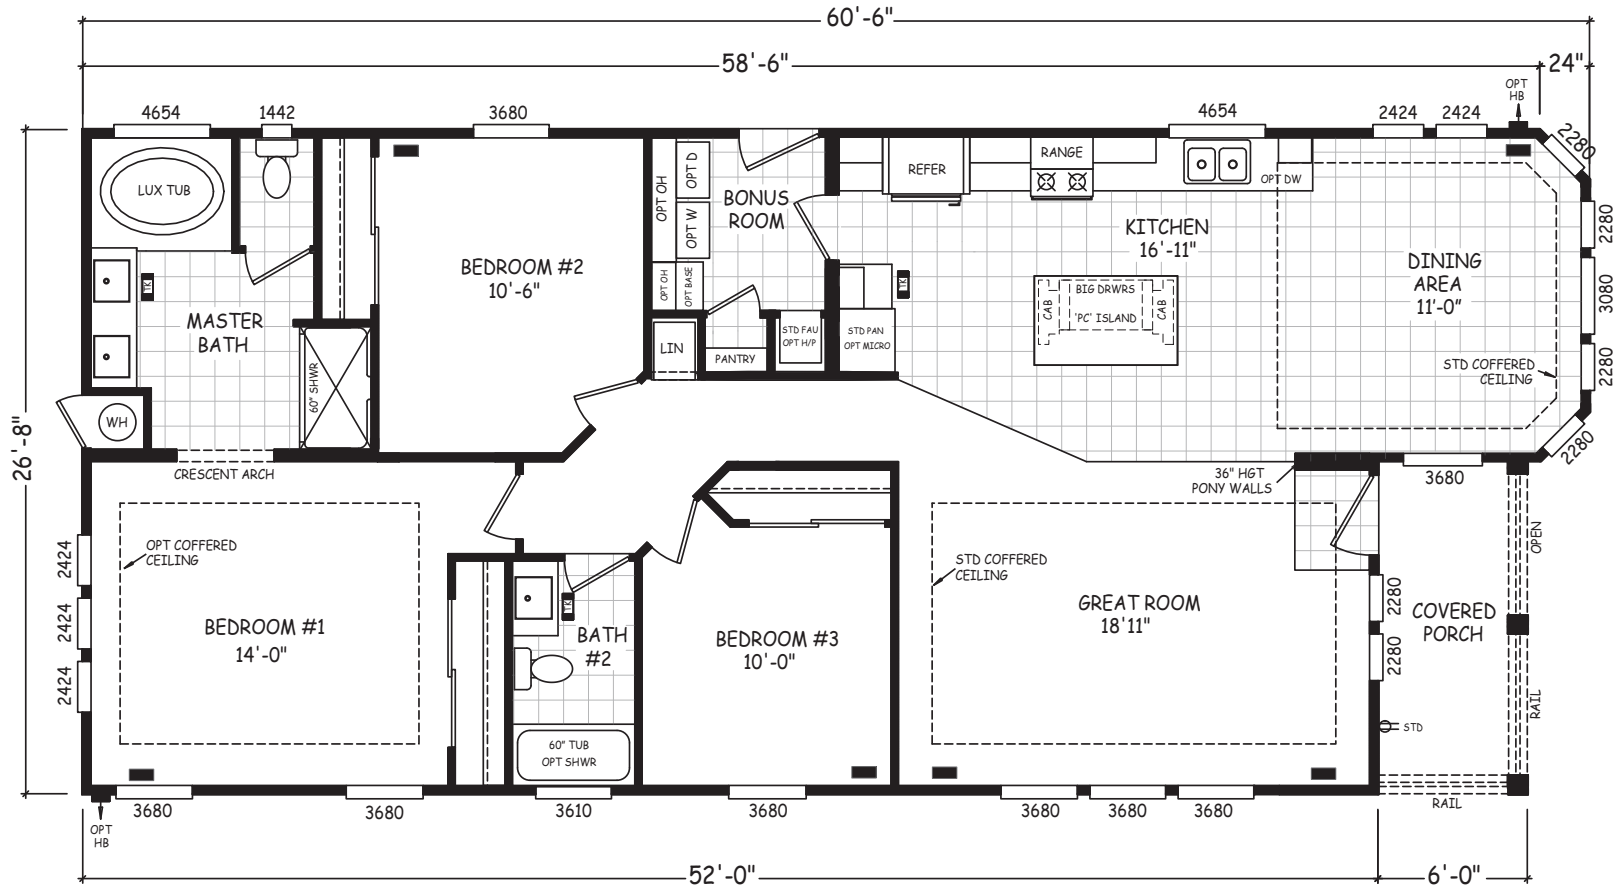

Riceton

Pacifica Series

1,576 SQ. FT. (Approximate) 3 Bedroom, 2 Bath

Last Updated: 8-22-22

FACTORY SELECT HOMES
8610 E. Main Street
Mesa, AZ 85207

FactorySelectMobileHomes.com | 1-800-670-1464

IMPORTANT: Alta Cima Corp reserves the right to modify, cancel or substitute products or features of this event at any time without prior notice or obligation. Pictures and other promotional materials are representative and may depict or contain floor plans, square footages, elevations, options, upgrades, extra design features, decorations, floor coverings, specialty light fixtures, custom paint and wall coverings, window treatments, landscaping, sound and alarm systems, furnishings, appliances, and other designer/decorator features and amenities that are not included as part of the home and/or may not be available at all locations. Home, pricing and community information is subject to change, and homes to prior sale, at any time without notice or obligation. ©2020 Alta Cima Corp. All rights reserved.