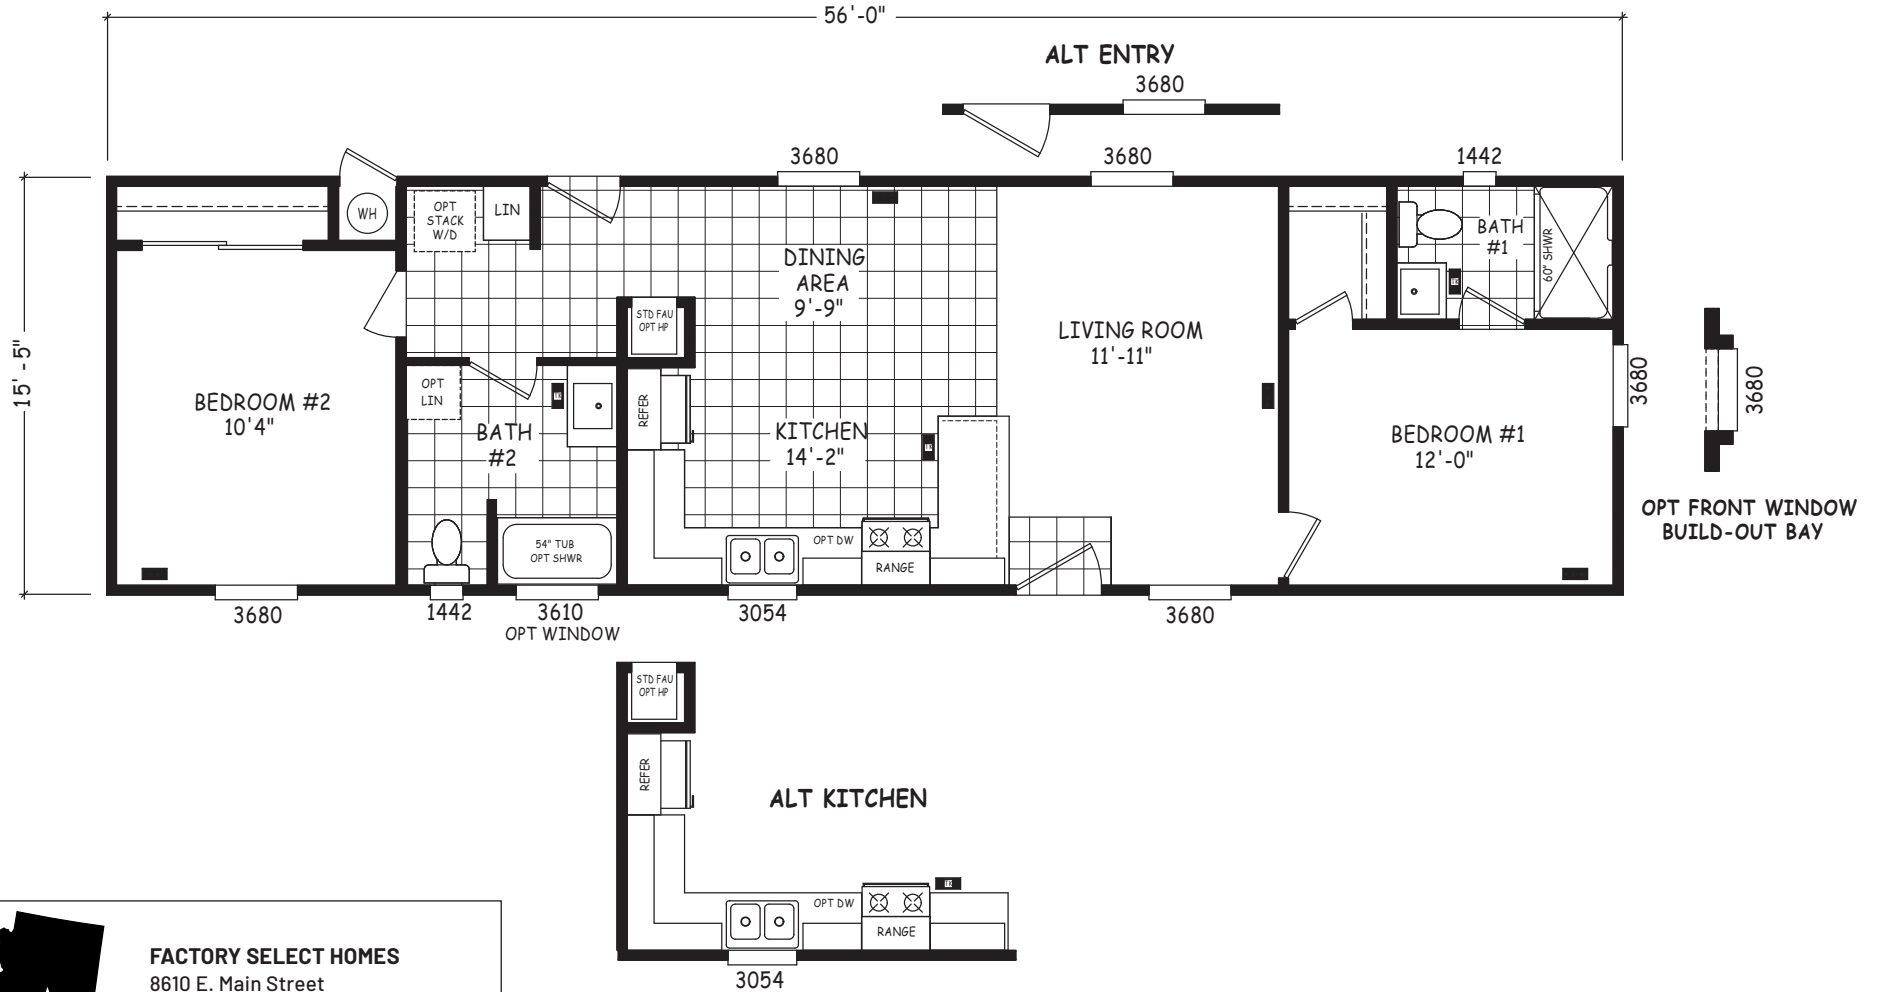

Richey

Encore Single Wide Series

864 SQ. FT. (Approximate) 2 Bedroom, 2 Bath

Last Updated: 12-8-22

FACTORY SELECT HOMES
8610 E. Main Street
Mesa, AZ 85207

FactorySelectMobileHomes.com | 1-800-670-1464

IMPORTANT: Alta Cima Corp reserves the right to modify, cancel or substitute products or features of this event at any time without prior notice or obligation. Pictures and other promotional materials are representative and may depict or contain floor plans, square footages, elevations, options, upgrades, extra design features, decorations, floor coverings, specialty light fixtures, custom paint and wall coverings, window treatments, landscaping, sound and alarm systems, furnishings, appliances, and other designer/decorator features and amenities that are not included as part of the home and/or may not be available at all locations. Home, pricing and community information is subject to change, and homes to prior sale, at any time without notice or obligation. ©2020 Alta Cima Corp. All rights reserved.