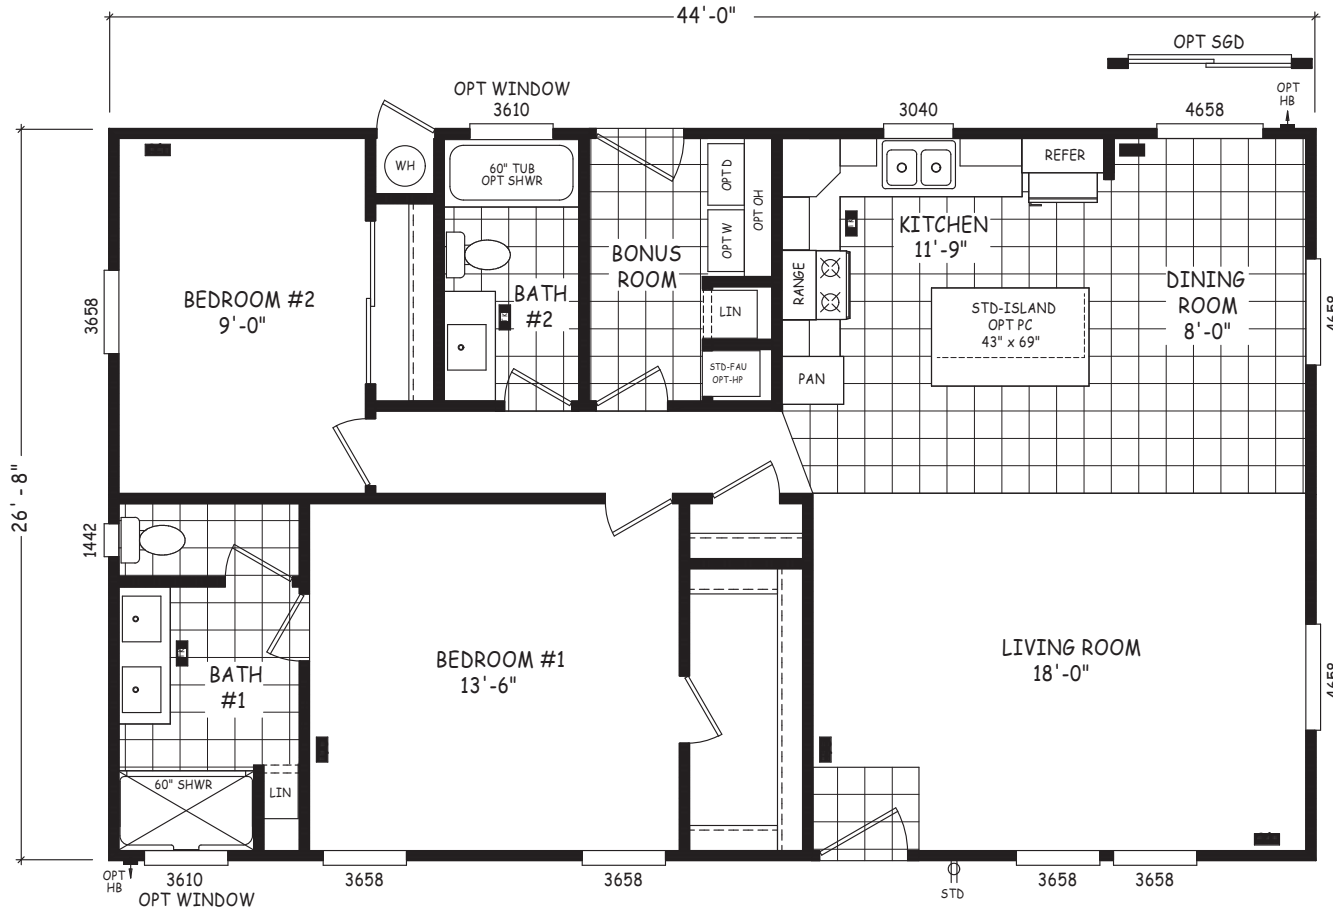

River Rock

Edge Series

1,174 SQ. FT. (Approximate) 2 Bedroom, 2 Bath

Last Updated: 8-22-22

FACTORY SELECT HOMES
8610 E. Main Street
Mesa, AZ 85207

FactorySelectMobileHomes.com | 1-800-670-1464

IMPORTANT: Alta Cima Corp reserves the right to modify, cancel or substitute products or features of this event at any time without prior notice or obligation. Pictures and other promotional materials are representative and may depict or contain floor plans, square footages, elevations, options, upgrades, extra design features, decorations, floor coverings, specialty light fixtures, custom paint and wall coverings, window treatments, landscaping, sound and alarm systems, furnishings, appliances, and other designer/decorator features and amenities that are not included as part of the home and/or may not be available at all locations. Home, pricing and community information is subject to change, and homes to prior sale, at any time without notice or obligation. ©2020 Alta Cima Corp. All rights reserved.