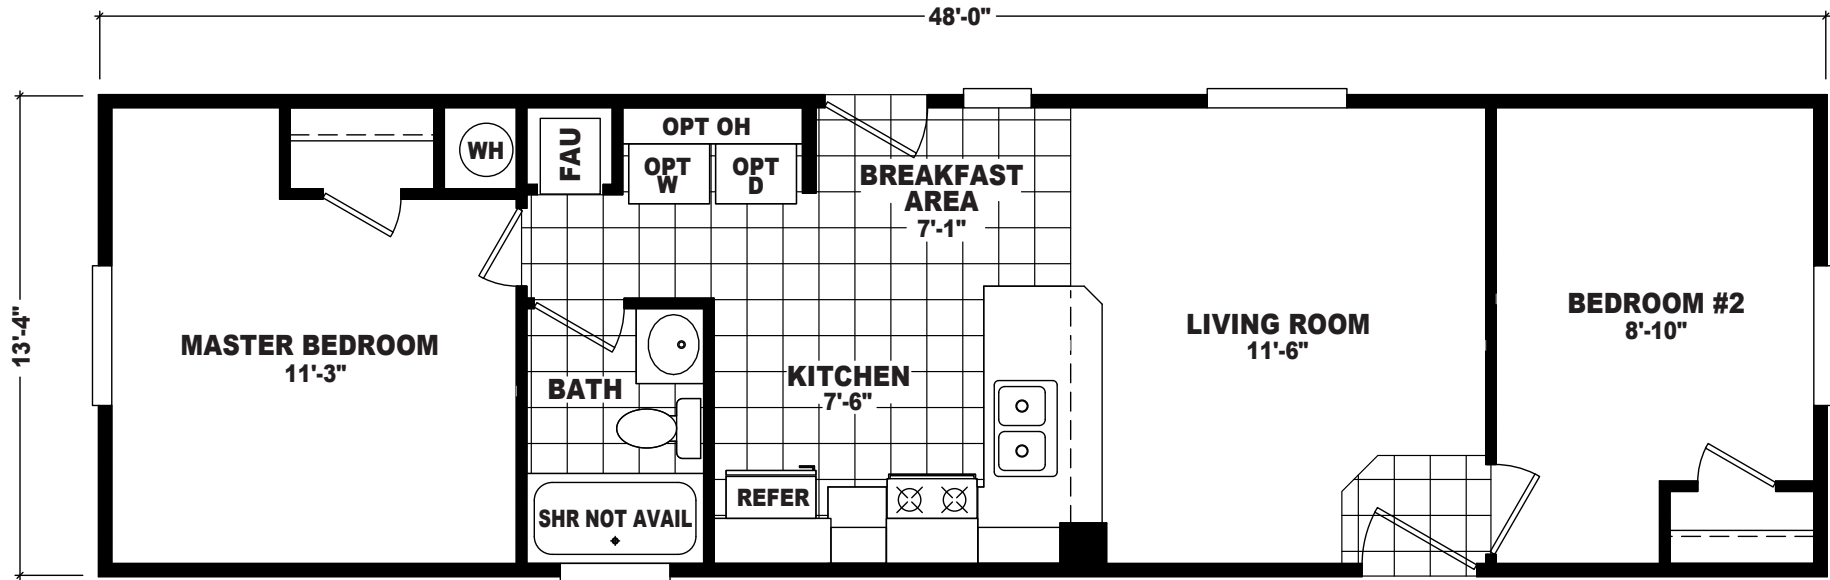

Robins

EP Single Section Series

640 SQ. FT. (Approximate) 2 Bedroom, 1 Bath

Last Updated: 9-19-22

FACTORY SELECT HOMES
8610 E. Main Street
Mesa, AZ 85207

FactorySelectMobileHomes.com | 1-800-670-1464

IMPORTANT: Alta Cima Corp reserves the right to modify, cancel or substitute products or features of this event at any time without prior notice or obligation. Pictures and other promotional materials are representative and may depict or contain floor plans, square footages, elevations, options, upgrades, extra design features, decorations, floor coverings, specialty light fixtures, custom paint and wall coverings, window treatments, landscaping, sound and alarm systems, furnishings, appliances, and other designer/decorator features and amenities that are not included as part of the home and/or may not be available at all locations. Home, pricing and community information is subject to change, and homes to prior sale, at any time without notice or obligation. ©2020 Alta Cima Corp. All rights reserved.