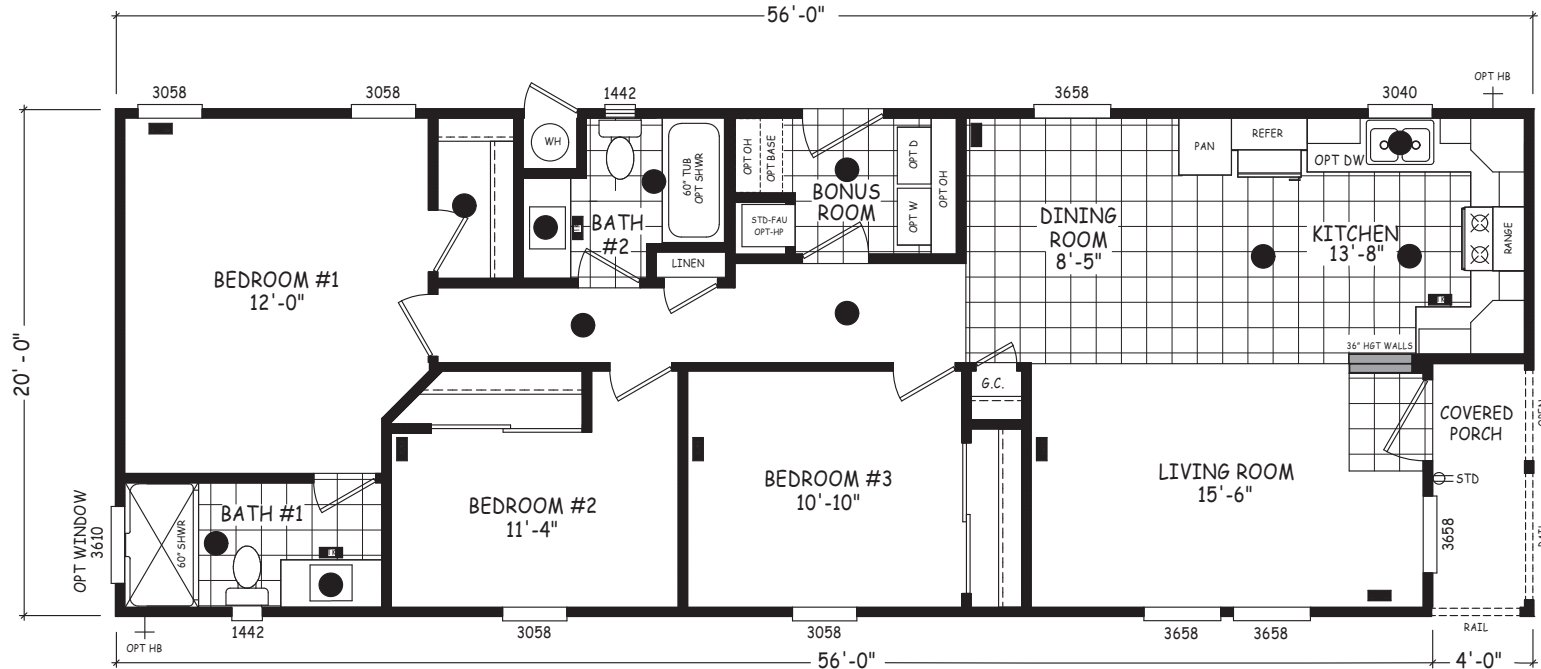

Rodeo

Edge Series

1,120 SQ. FT. (Approximate) 3 Bedroom, 2 Bath

Last Updated: 4-30-24

OPT DEN
(REPLACES BEDROOM #3)

FACTORY SELECT HOMES
8610 E. Main Street
Mesa, AZ 85207

FactorySelectMobileHomes.com | 1-800-670-1464