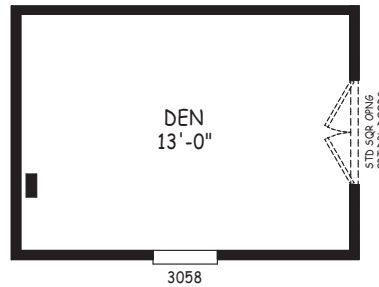

Rodeo

Edge Series

1,120 SQ. FT. (Approximate) 3 Bedroom, 2 Bath

Last Updated: 4-30-24

OPT DEN
(REPLACES BEDROOM #3)

FACTORY SELECT HOMES
8610 E. Main Street
Mesa, AZ 85207

FactorySelectMobileHomes.com | 1-800-670-1464