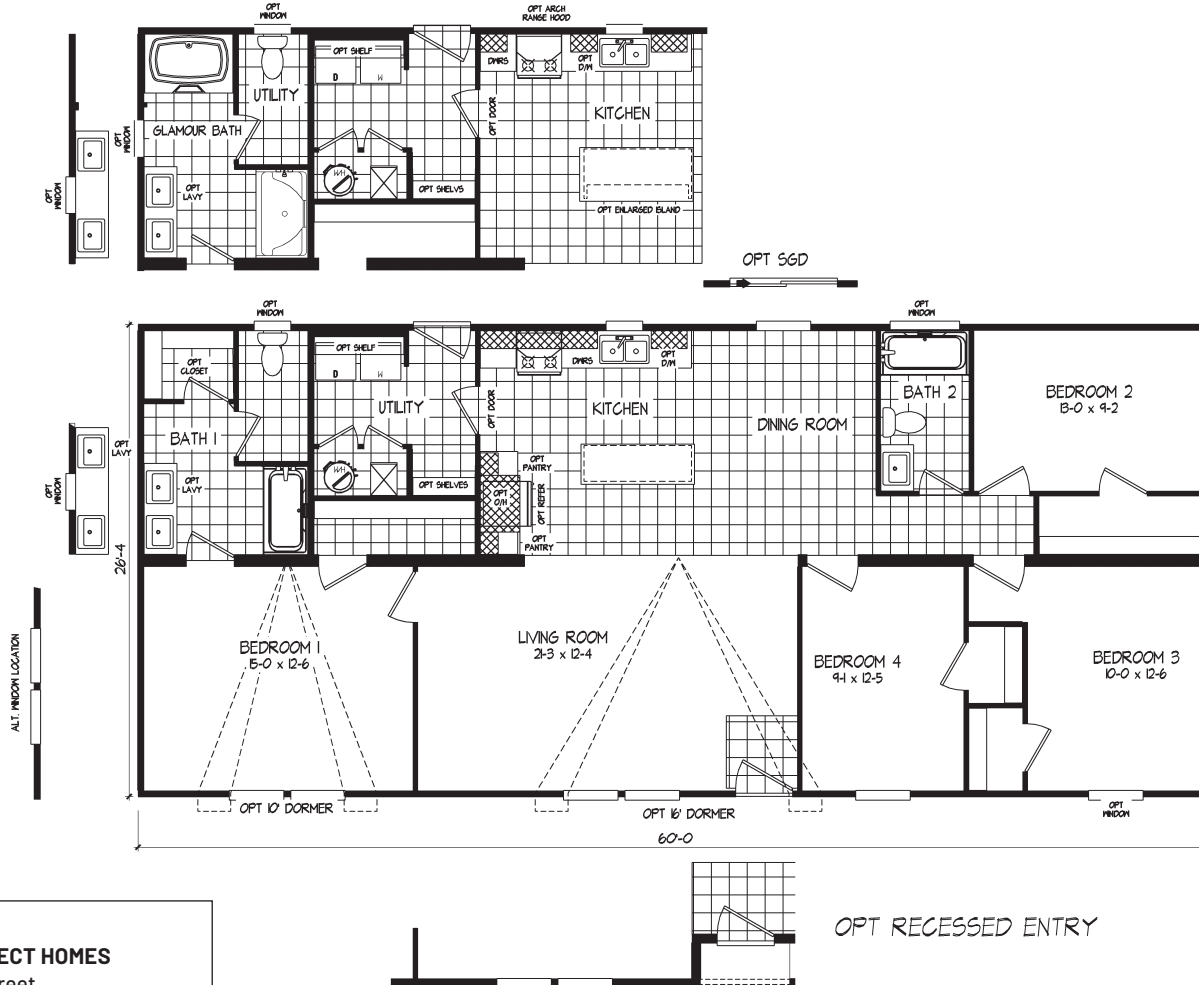

# Rolt

Copper Ridge Series

1,580 SQ. FT. (Approximate) 4 Bedroom, 2 Bath

Last Updated: 5-13-26

**FACTORY SELECT HOMES**  
8610 E. Main Street  
Mesa, AZ 85207

**FactorySelectMobileHomes.com | 1-800-670-1464**